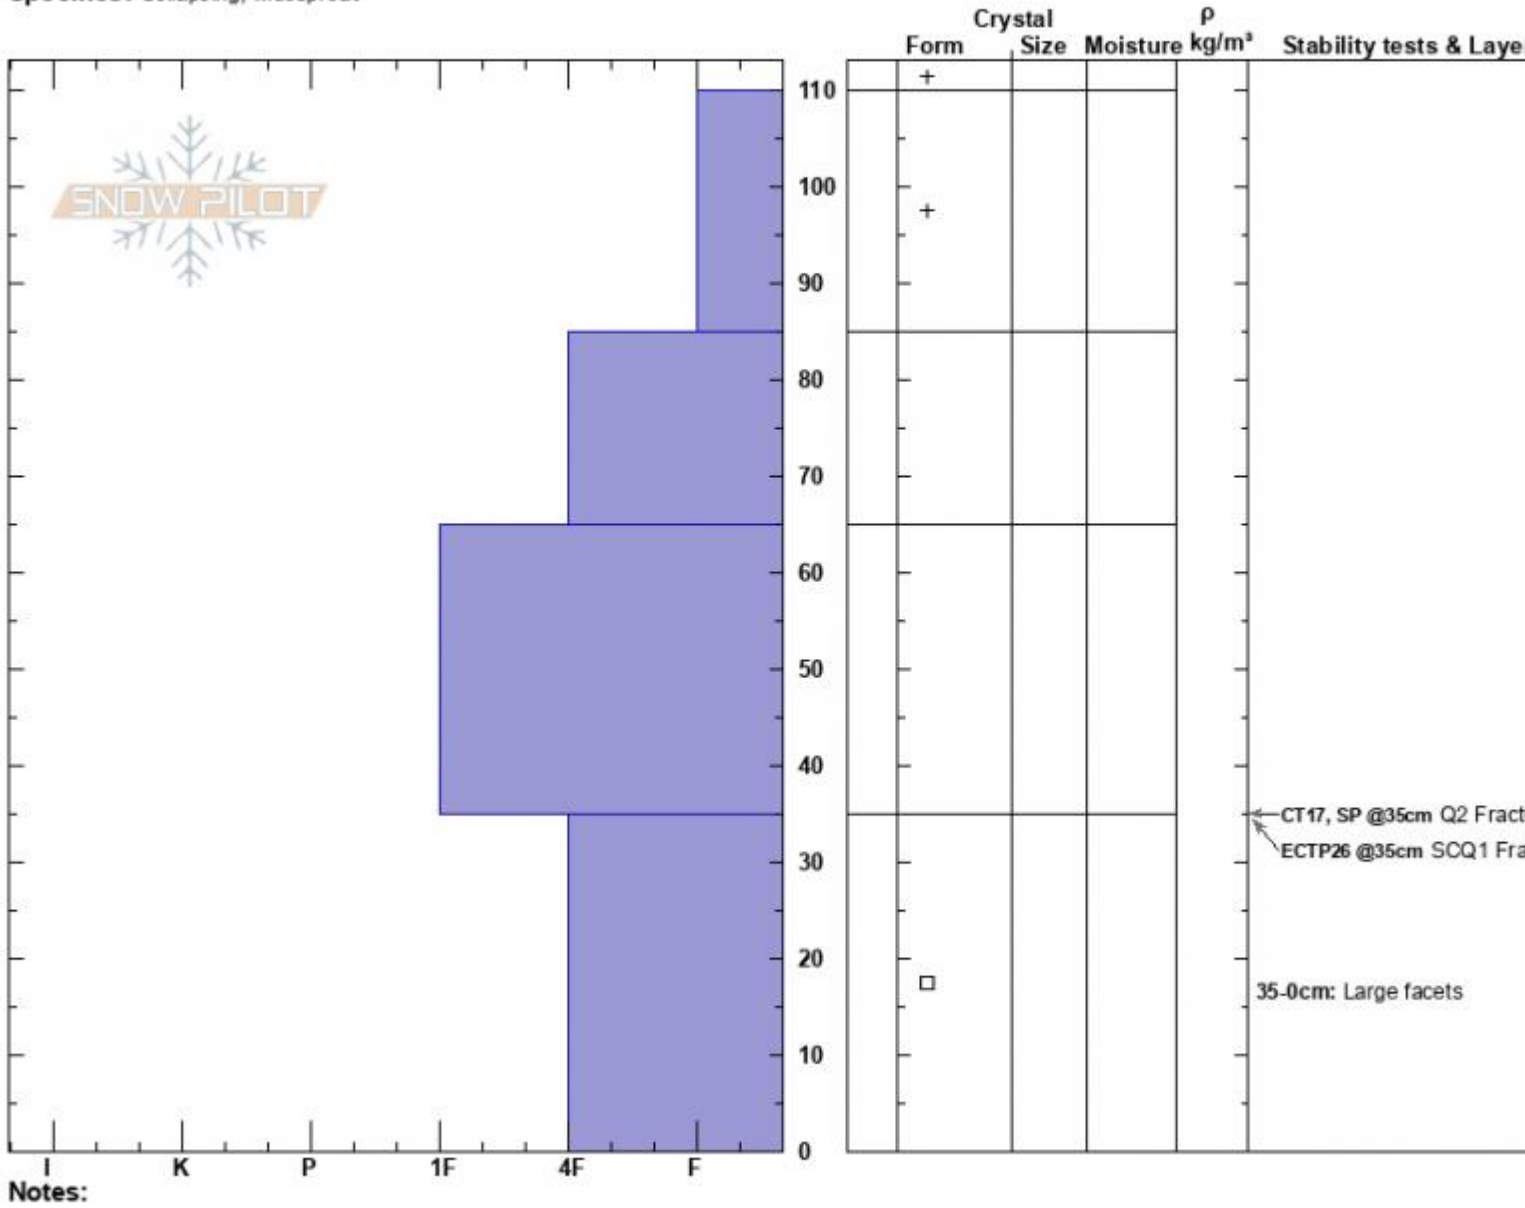

Sheep Creek
 Lionhead Range
 MT
 Elevation: 7652 ft
 Aspect: E
 Specifics: Collapsing, widespreac

Connor Culver
 01/11/2025 - 1:00pm
 Co-ord: 44.79968N, -111.39103W
 Slope Angle: 15°
 Wind Loading:

Stability: Poor
 Air Temperature: 20°F
 Sky Cover: SCT
 Precipitation: NO
 Wind: W Light Breeze

HS:110 **Layer Notes:**
 35-0cm: Large facets
 35-0cm: Problematic layer

Advisory Region
 Lionhead Range
 Longitude
 -111.39W
 Latitude
 44.80N
 Lionhead Range, 2025-01-12