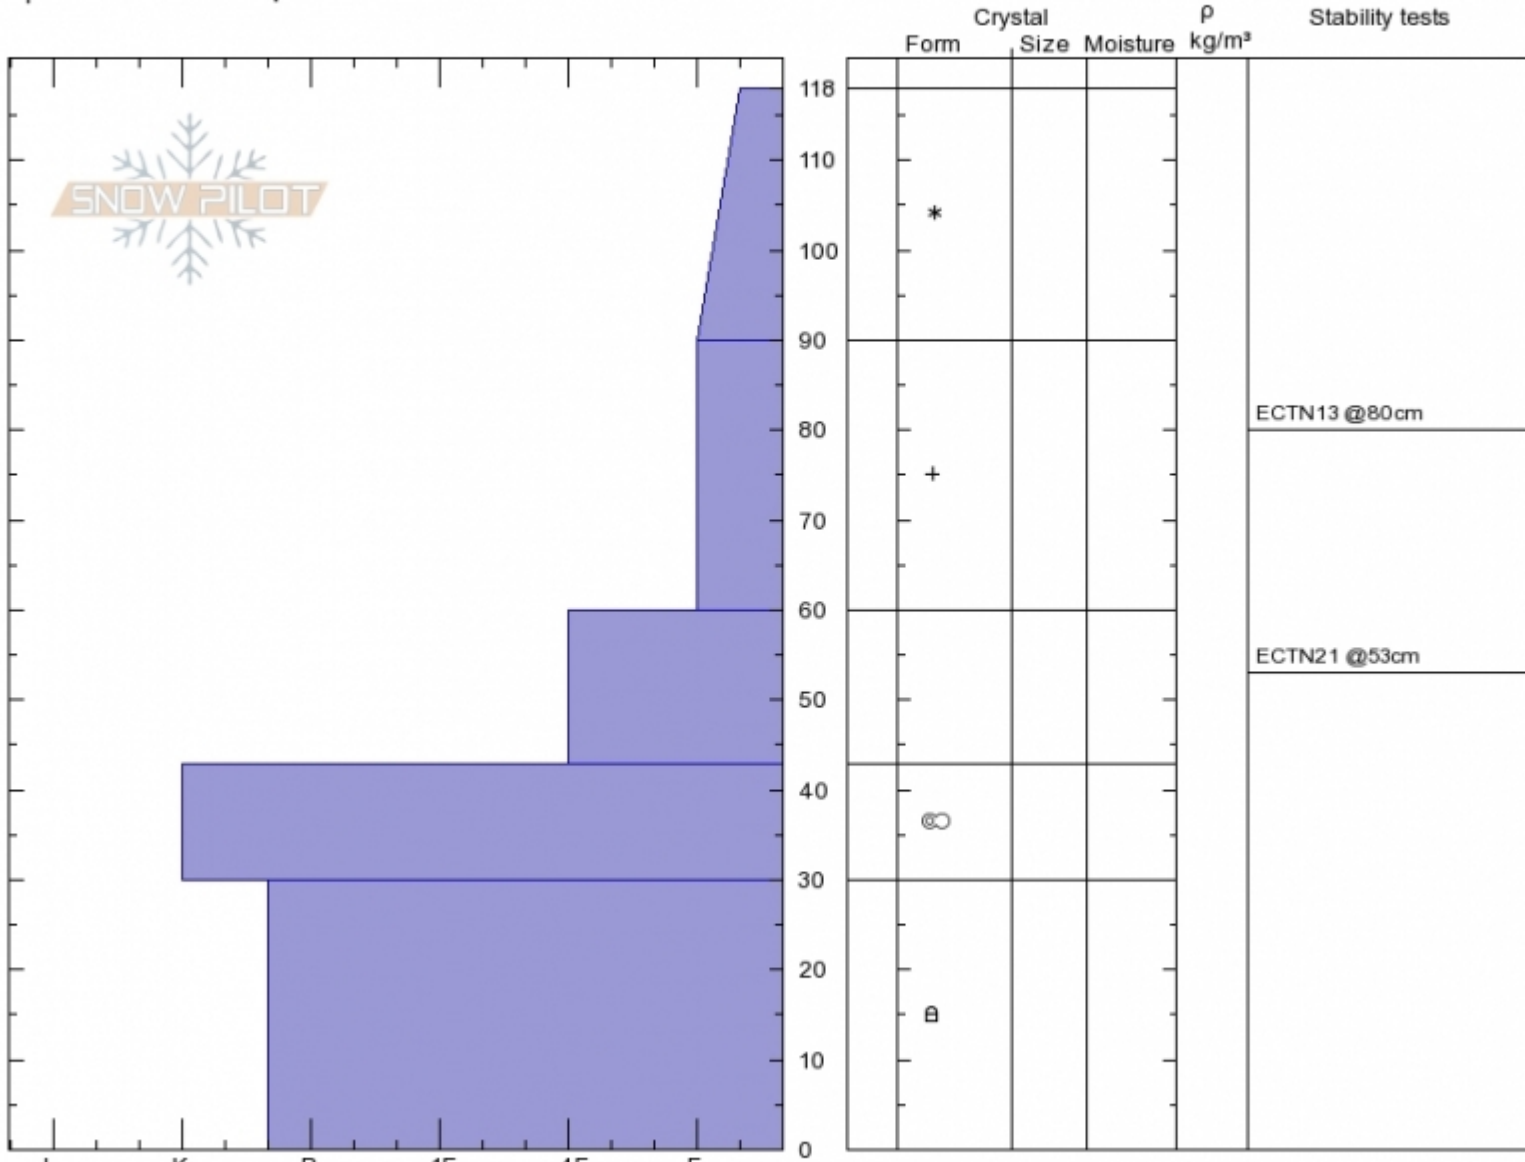

# West Woody Ridge

**west Woody Ridge**  
**Absaroka Range**  
**MT**  
 Elevation: **9500 ft**  
 Aspect: **270°**  
 Specifics: **We skied slope**

**Beau Fredlund**  
**Sun Nov 5 13:00 2017**  
 Co-ord: **44.98484N, -109.92673E**  
 Slope Angle: **25°**  
 Wind Loading:

Stability:  
 Air Temperature: **-5°C**  
 Sky Cover: **OVC**  
 Precipitation: **S2**  
 Wind: **Calm**

**HS118**  
 Stability Test Notes

Layer No

Notes: Notable absence of wind effect with this recent storm.