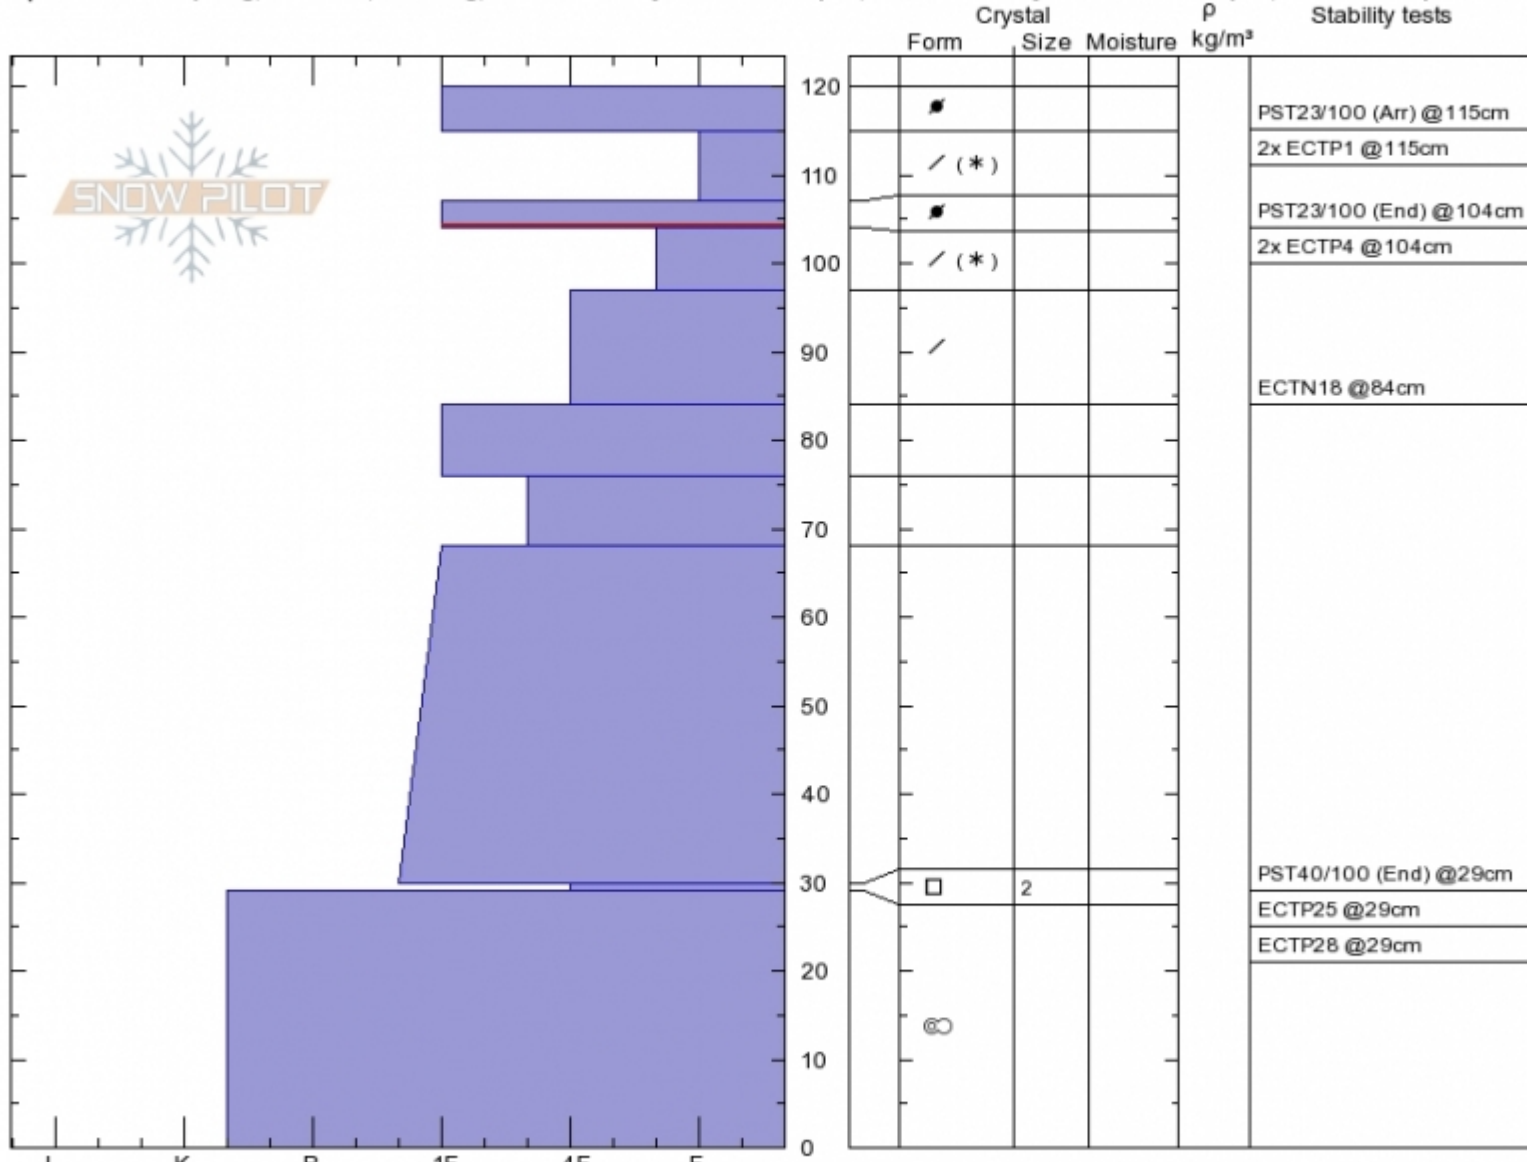

# Fairy Lake (pit 2) Profile - 15 Nov.

Fairy Lake (pit 2)  
 Bridger Range  
 MT  
 Elevation: 9080 ft  
 Aspect: 115°

Alex Marienthal  
 Wed Nov 15 11:59 2017  
 Co-ord: 45.90858N, -110.97777W  
 Slope Angle: 30°  
 Wind Loading: yes

Stability: Fair  
 Air Temperature:  
 Sky Cover: SCT  
 Precipitation: NO  
 Wind: SW Moderate

HS120  
 Stability Test Notes  
 115: CPST 18/100(end)  
 104: CPST 21/100(end)  
 29: CPST 40/100(end)

Layer No  
 104-107:

Specifics: Collapsing, localized; Cracking; Recent activity on similar slopes; Recent activity on different slopes; We skied slope

Notes: Recent activity on ridgeline, small wind slabs. Variable cracking and collapsing of small (5-10') slabs on low angle (25-30deg.) terrain above bottom crust was unexpected, shows why we dig AND test.