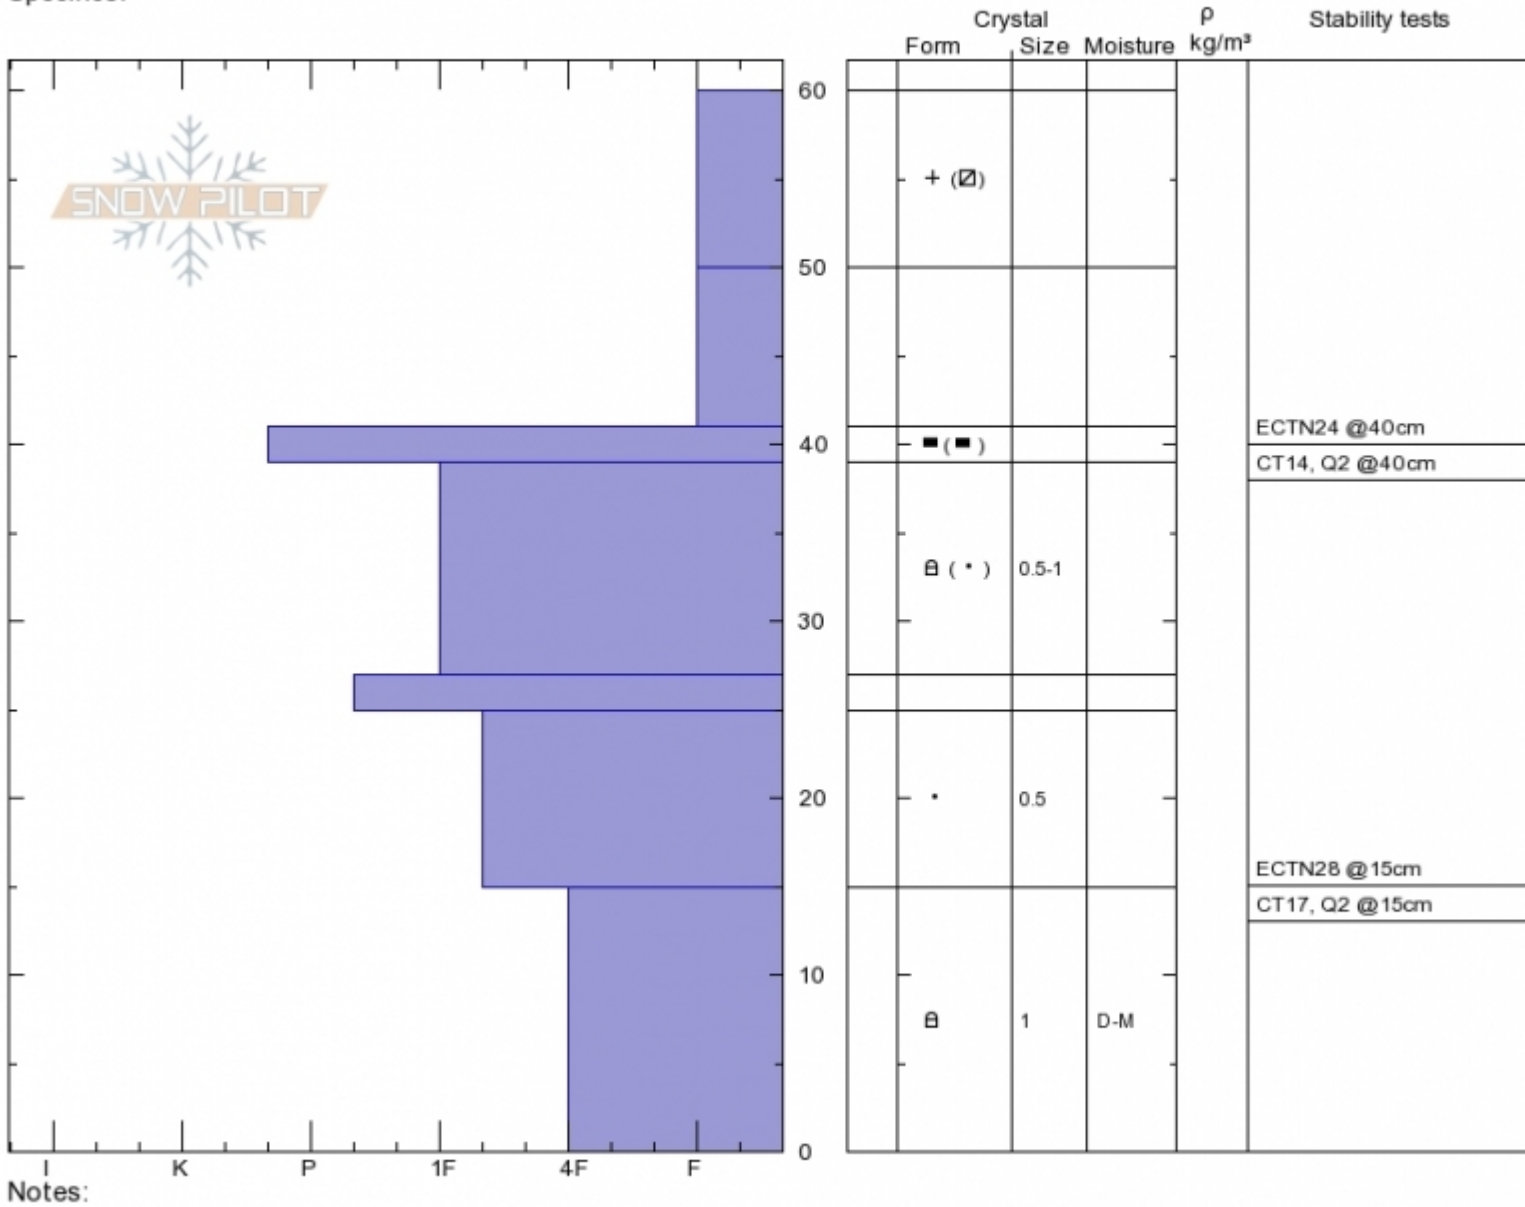

Ski Hill, Lionhead Pit Profile 28-Nov

Ski Hill, Lionhead
Lionhead Range
MT
 Elevation: **8000 ft**
 Aspect: **50°**
 Specifics:

Gabrielle Antonioli
Tue Nov 28 11:00 2017
 Co-ord: **44.70340N, -111.29717W**
 Slope Angle: **27°**
 Wind Loading: **no**

Stability: **Good**
 Air Temperature: **-4°C**
 Sky Cover: **SCT**
 Precipitation: **NO**
 Wind: **SW Calm**

HS60 SP10
 Stability Test Notes

Layer No

Advisory Region
 Lionhead Range

Longitude

-111.30W

Latitude

44.70N

Lionhead Range, 2017-11-28