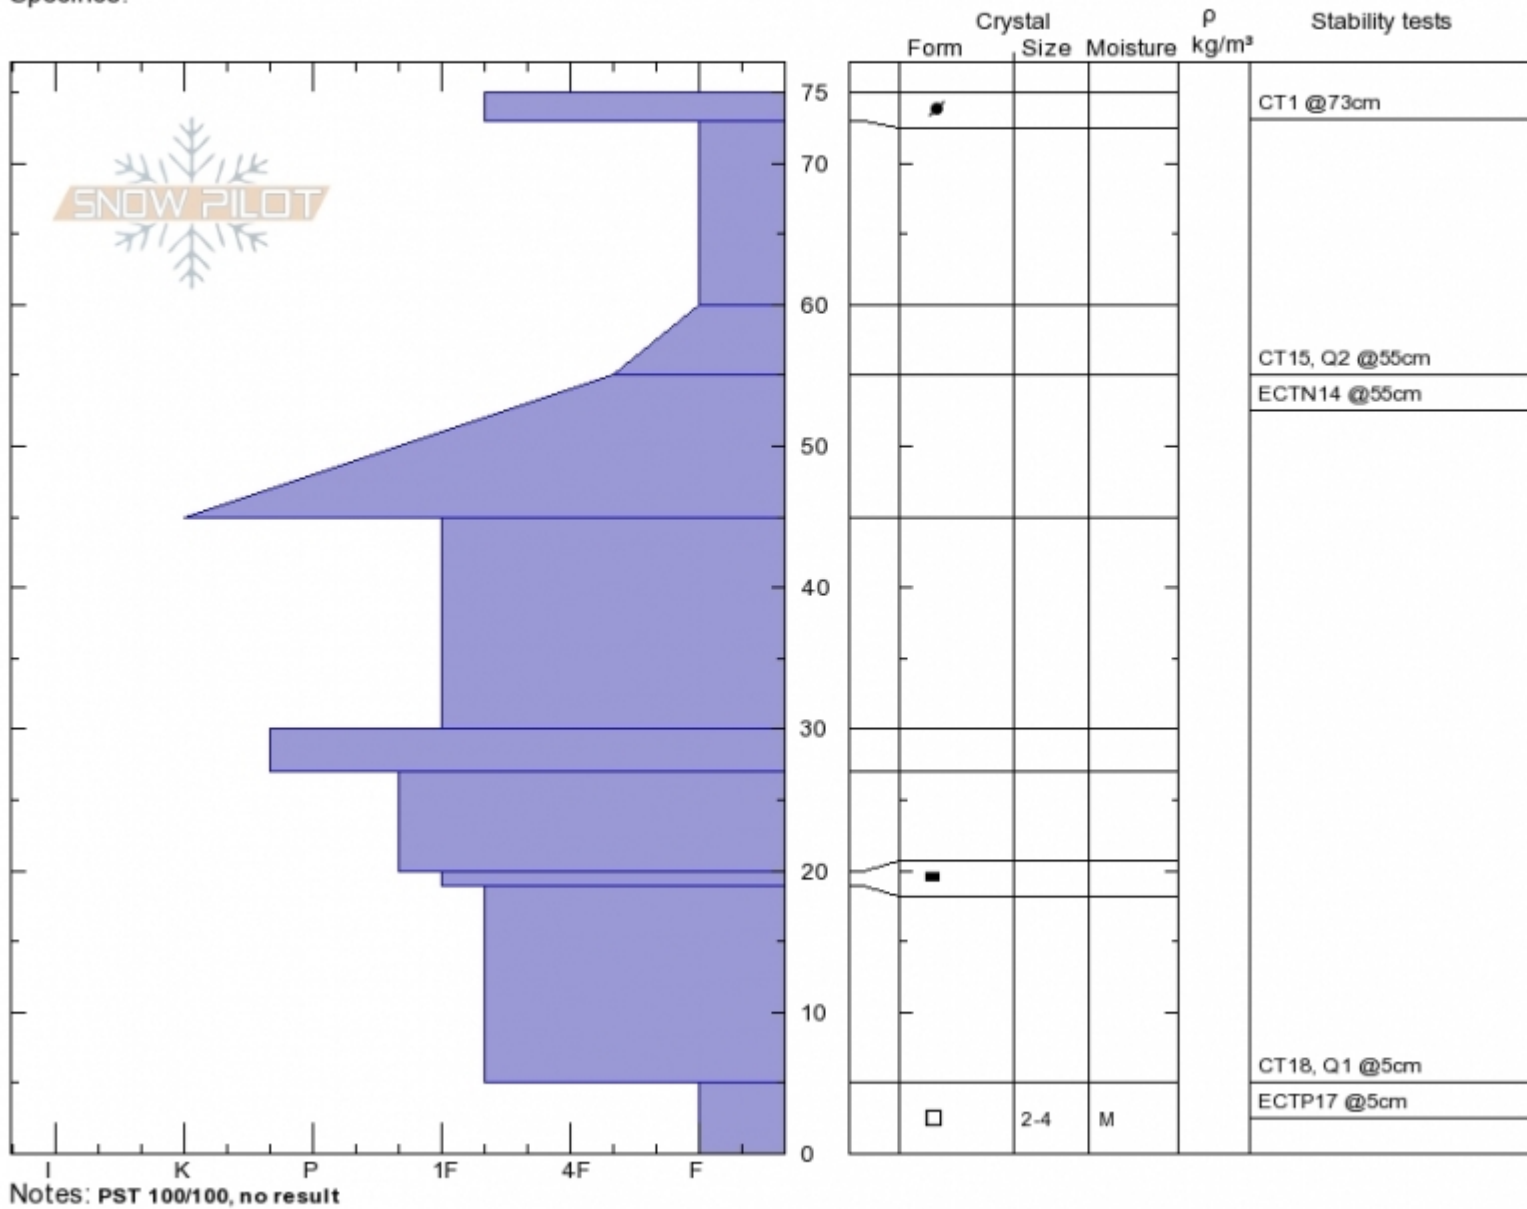

S. End Lionhead Pit Profile 28-Nov

S. End, Lionhead Ridge
Lionhead Range
MT
 Elevation: **8640 ft**
 Aspect: **35°**
 Specifics:

Gabrielle Antonioli
Tue Nov 28 12:28 2017
 Co-ord: **44.70646N, -111.30540W**
 Slope Angle: **30°**
 Wind Loading: **no**

Stability: **Fair**
 Air Temperature: **-4°C**
 Sky Cover: **SCT**
 Precipitation: **NO**
 Wind: **SW Calm**

HS75 SP10
 Stability Test Notes

Layer No

Advisory Region
 Lionhead Range

Longitude

-111.31W

Latitude

44.71N

Lionhead Range, 2017-11-29