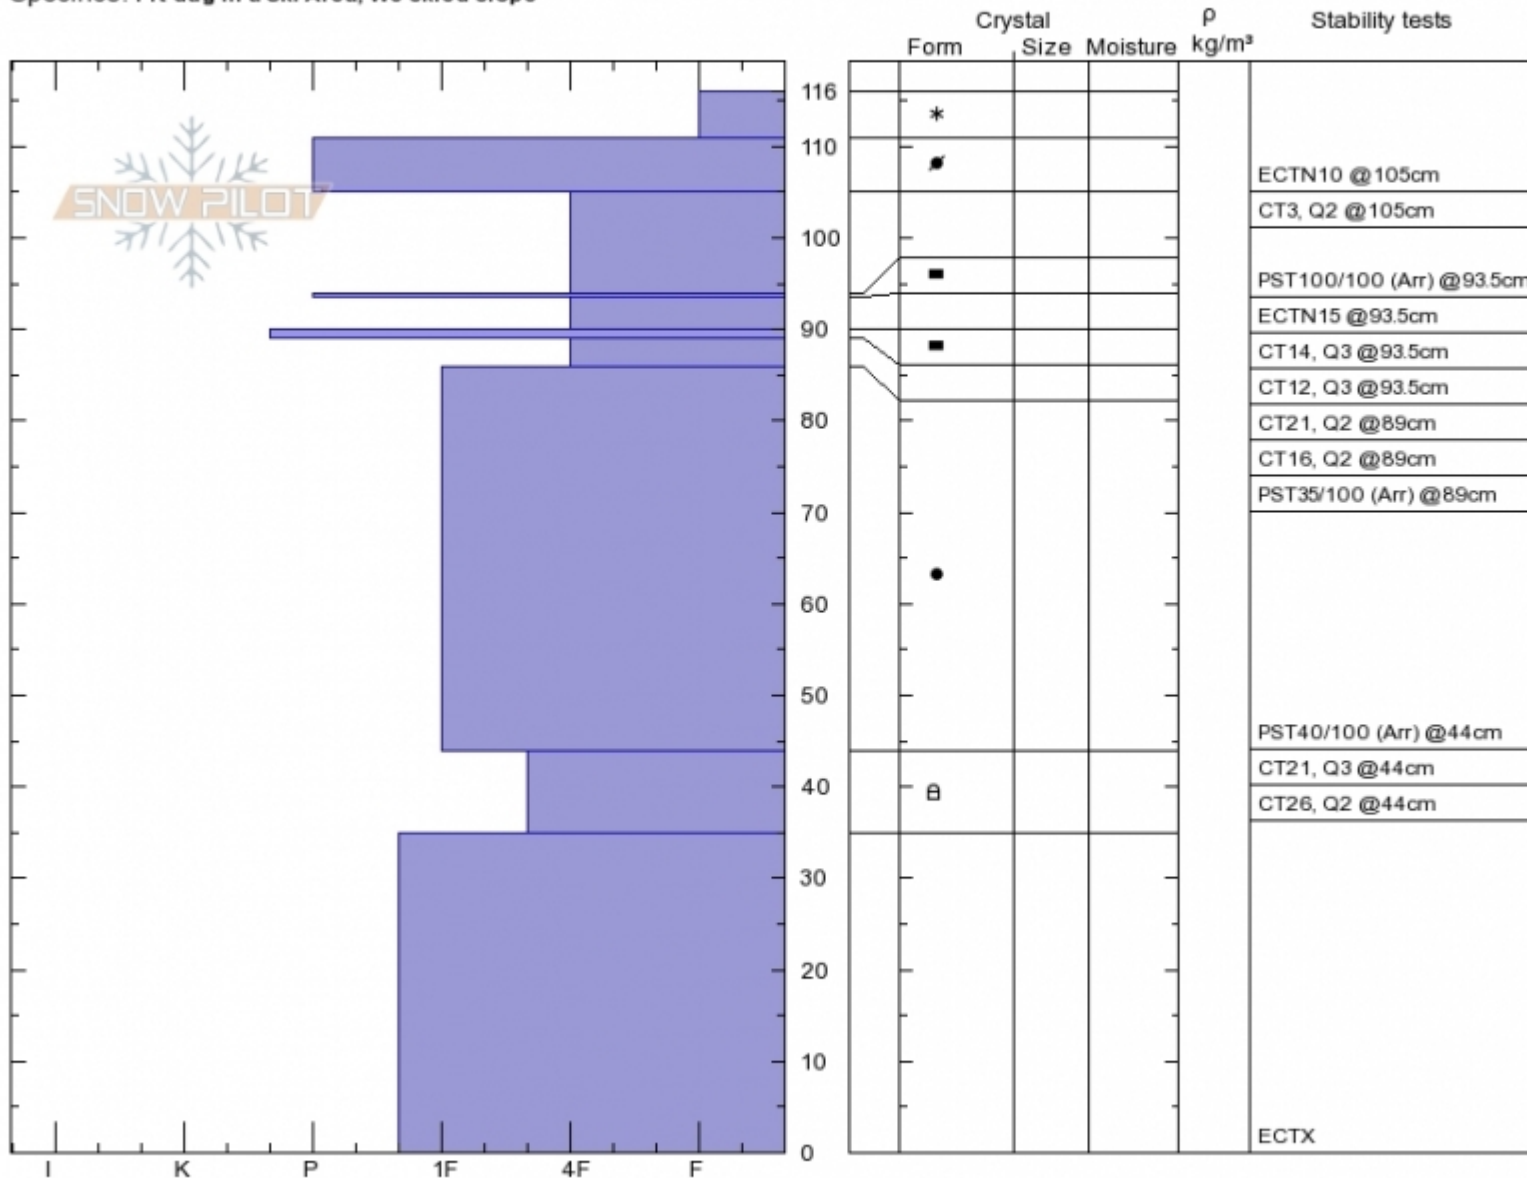

Pioneer Mtn. Profile

Pioneer Mtn. Y.C.
Madison Range-N
MT

Elevation: 9300 ft
Aspect: 40°

Specifics: Pit dug in a Ski Area; We skied slope

Alex Marienthal
Fri Dec 1 11:30 2017
Co-ord: 45.23385N, -111.44794W
Slope Angle: 25°
Wind Loading: previous

Stability: **Good**
Air Temperature:
Sky Cover: **FEW**
Precipitation: **NO**
Wind: **Calm**

HS116
Stability Test Notes

Layer No

Notes:

Advisory Region
Northern Madison
Northern Madison, 2017-12-01