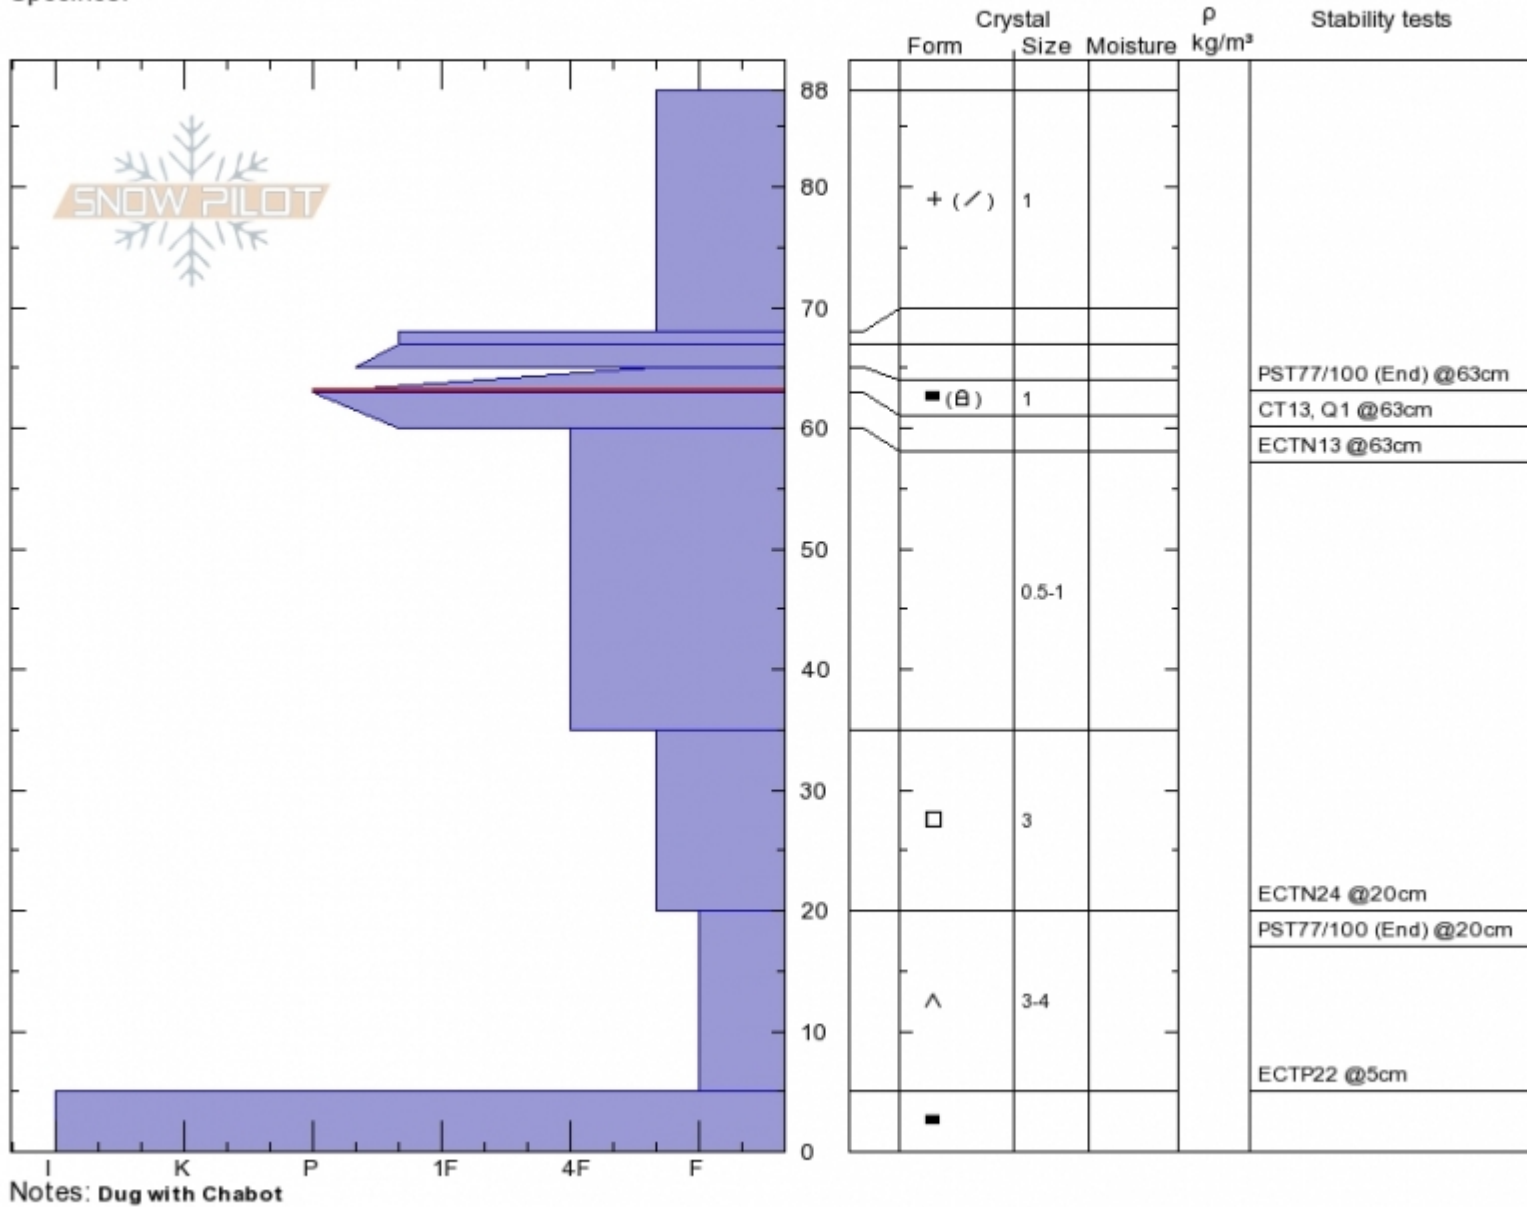

# First Yellow Mule Pit Profile 04-Dec

**First Yellow Mule**  
**Madison Range-S**  
**MT**  
 Elevation: **9500 ft**  
 Aspect: **54°**  
 Specifics:

**Gabrielle Antonioli**  
**Mon Dec 4 11:00 2017**  
 Co-ord: **45.17191N, -111.39438W**  
 Slope Angle: **38°**  
 Wind Loading:

Stability: **Fair**  
 Air Temperature: **-9.6°C**  
 Sky Cover: **SCT**  
 Precipitation: **S-1**  
 Wind: **W Calm**

**HS88**  
 Stability Test Notes  
 Layer No  
**63-65: Pro**

Advisory Region  
 Northern Madison

Longitude

-111.40W

Latitude

45.17N

Northern Madison, 2017-12-04