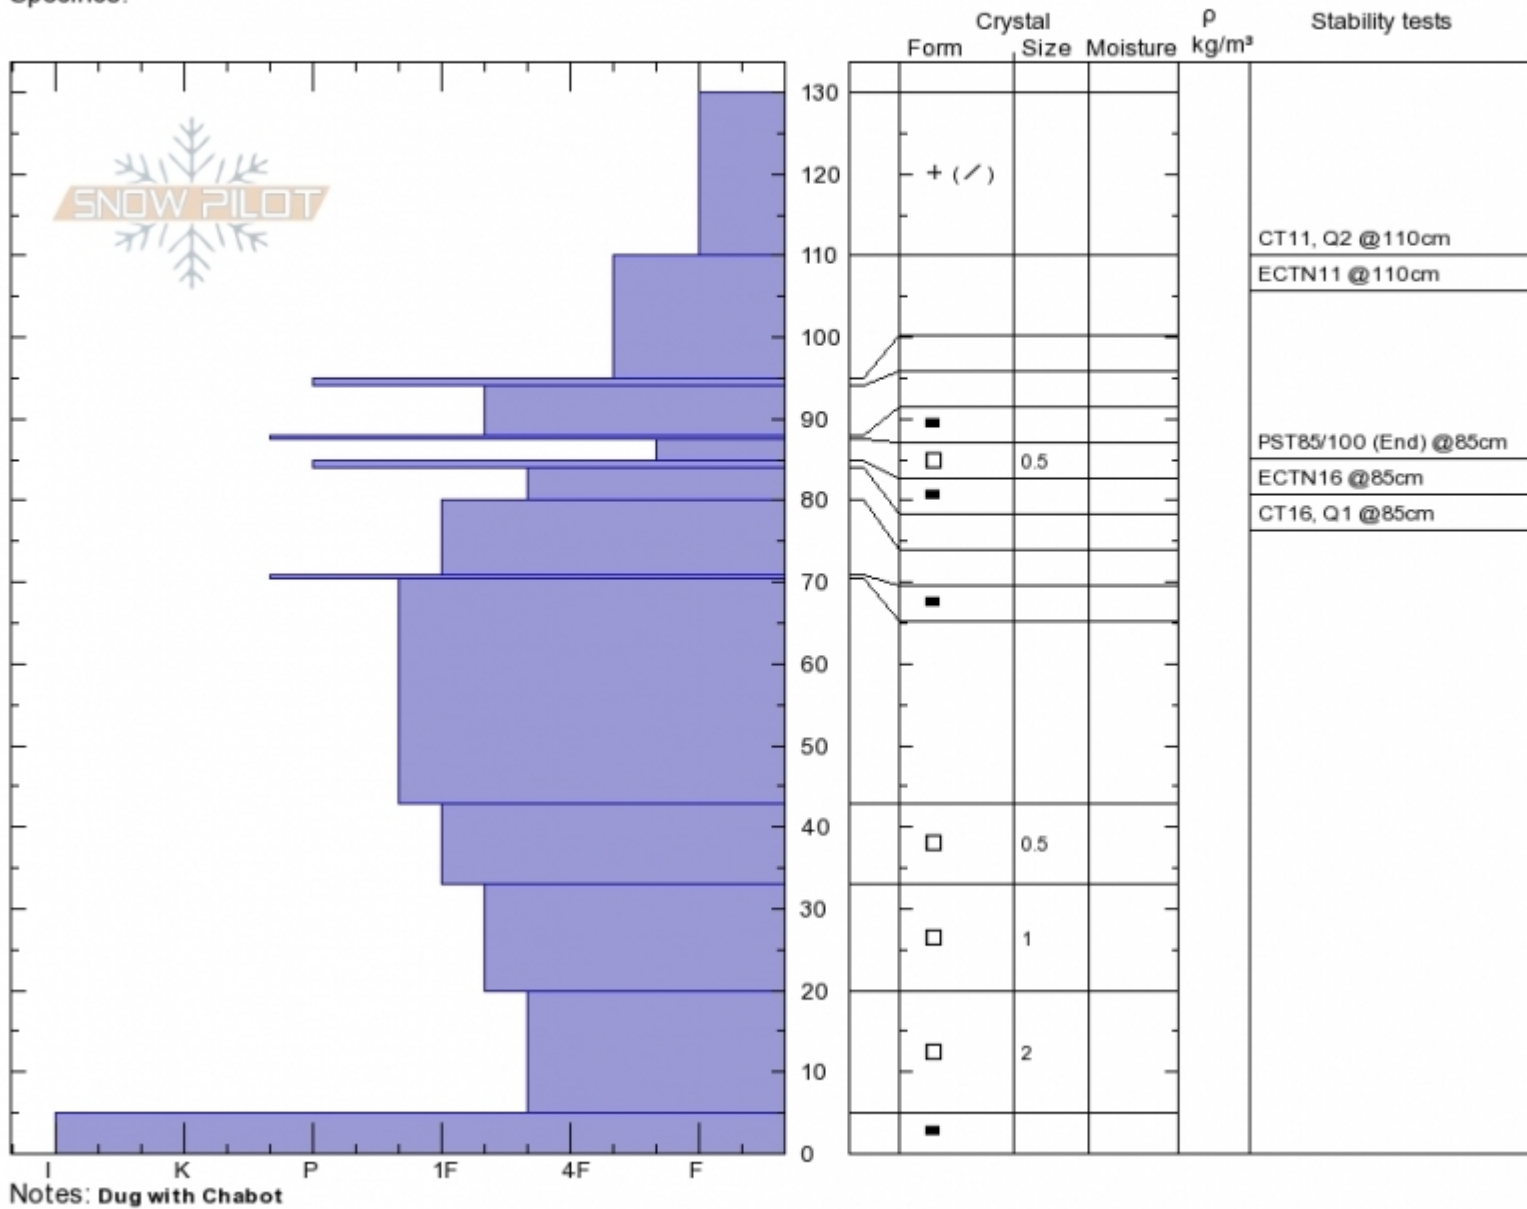

## Second Yellow Mule Pit Profile 04-Dec

**Second Yellow Mule**  
**Madison Range-S**  
**MT**  
 Elevation: **9350 ft**  
 Aspect: **30°**  
 Specifics:

**Gabrielle Antonioli**  
**Mon Dec 4 11:55 2017**  
 Co-ord: **45.17770N, -111.40121W**  
 Slope Angle: **27°**  
 Wind Loading:

Stability: **Good**  
 Air Temperature: **-9°C**  
 Sky Cover: **FEW**  
 Precipitation: **S-1**  
 Wind: **W Calm**

**HS130**  
 Stability Test Notes

Layer No  
**85-87.5: P**

Advisory Region  
 Northern Madison

Longitude

-111.40W

Latitude

45.18N

Northern Madison, 2017-12-04