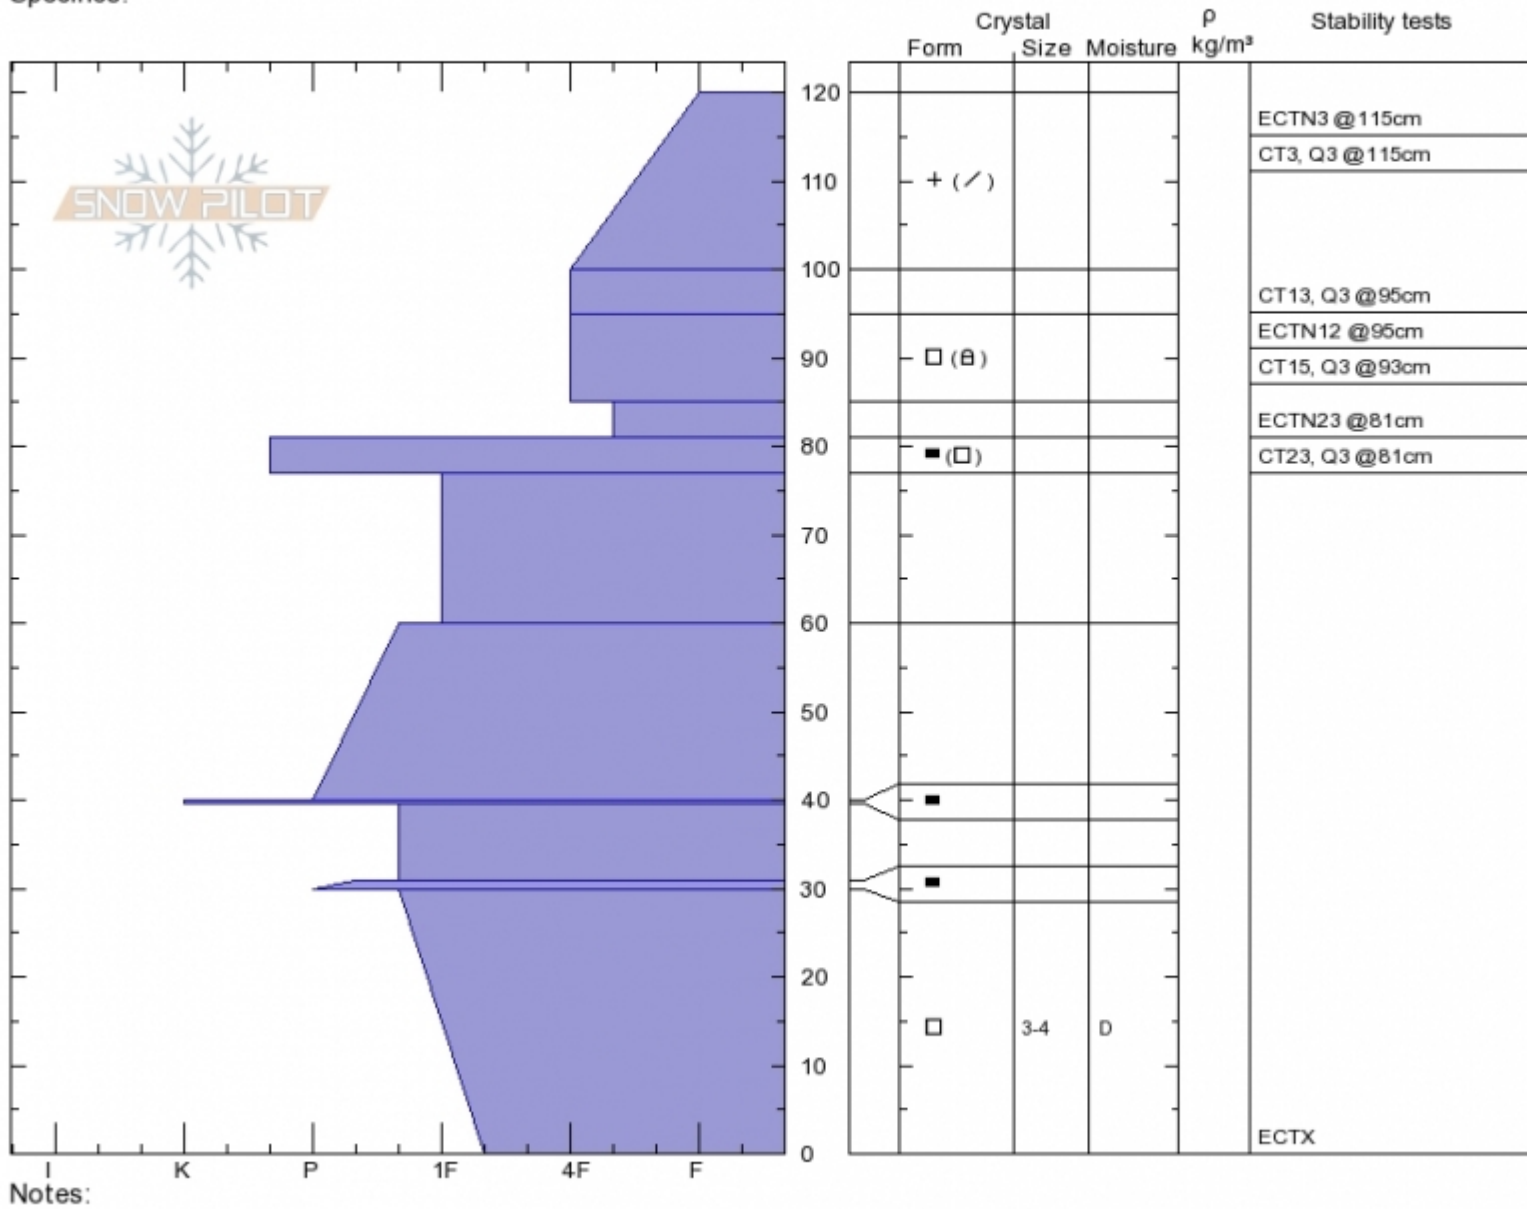

# Main Fork Hyalite Pit Profile 05-Dec

**Main Fork**  
**Gallatin Range-N**  
**MT**  
 Elevation: **7844 ft**  
 Aspect: **80°**  
 Specifics:

**Gabrielle Antonioli**  
**Tue Dec 5 15:57 2017**  
 Co-ord: **45.40755N, -110.95889W**  
 Slope Angle: **25°**  
 Wind Loading: **no**

Stability: **Good**  
 Air Temperature: **-15°C**  
 Sky Cover: **CLR**  
 Precipitation: **NO**  
 Wind: **W Light Breeze**

**HS120 SP30**  
 Stability Test Notes

Layer No  
**85-95: Pro**

Longitude

-110.96W

Latitude

45.41N

Northern Gallatin, 2017-12-05