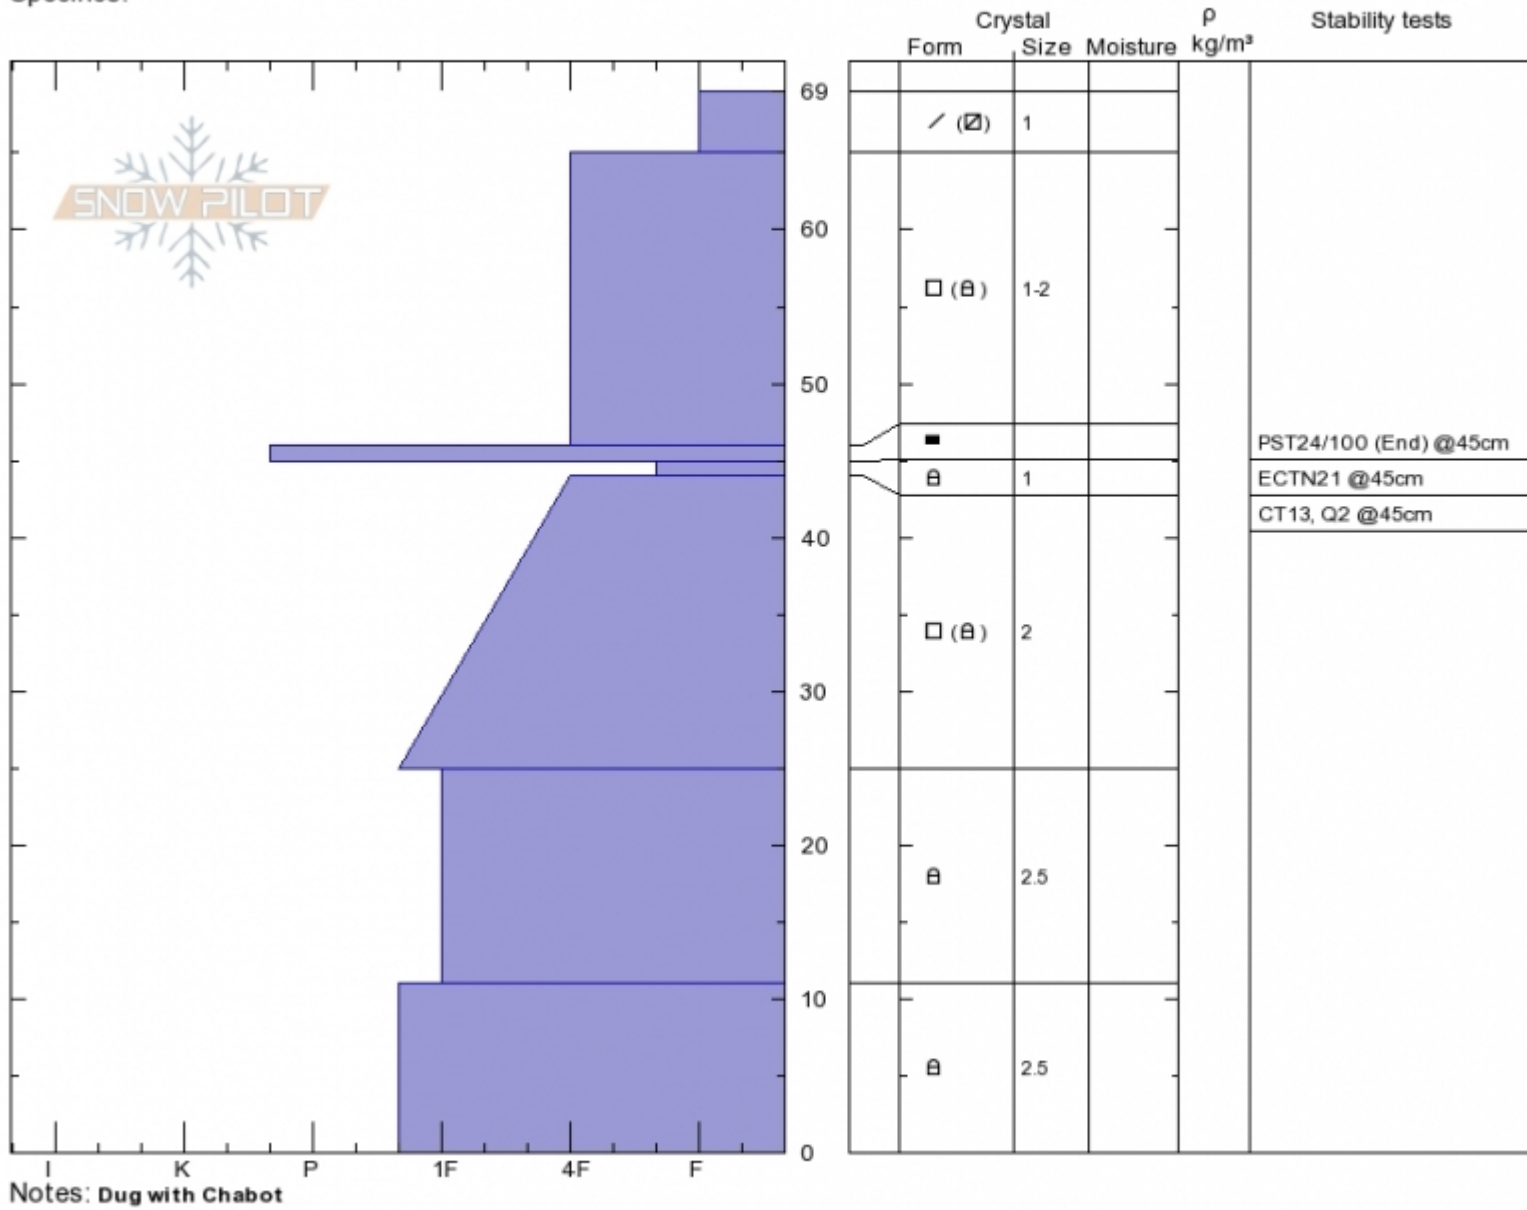

# Sunlight Basin Pit Profile - 13 Dec

Sunlight Basin  
Madison Range-S  
MT  
Elevation: 9500 ft  
Aspect: 90°  
Specifics:

Gabrielle Antonioli  
Wed Dec 13 10:30 2017  
Co-ord: 44.97517N, -111.31390W  
Slope Angle: 25°  
Wind Loading: no

Stability: **Good**  
Air Temperature: -2°C  
Sky Cover: **OVC**  
Precipitation: **S1**  
Wind: **W Calm**

HS69  
Stability Test Notes

Layer No  
44-45: Pr

Advisory Region  
Southern Madison  
Southern Madison, 2017-12-14