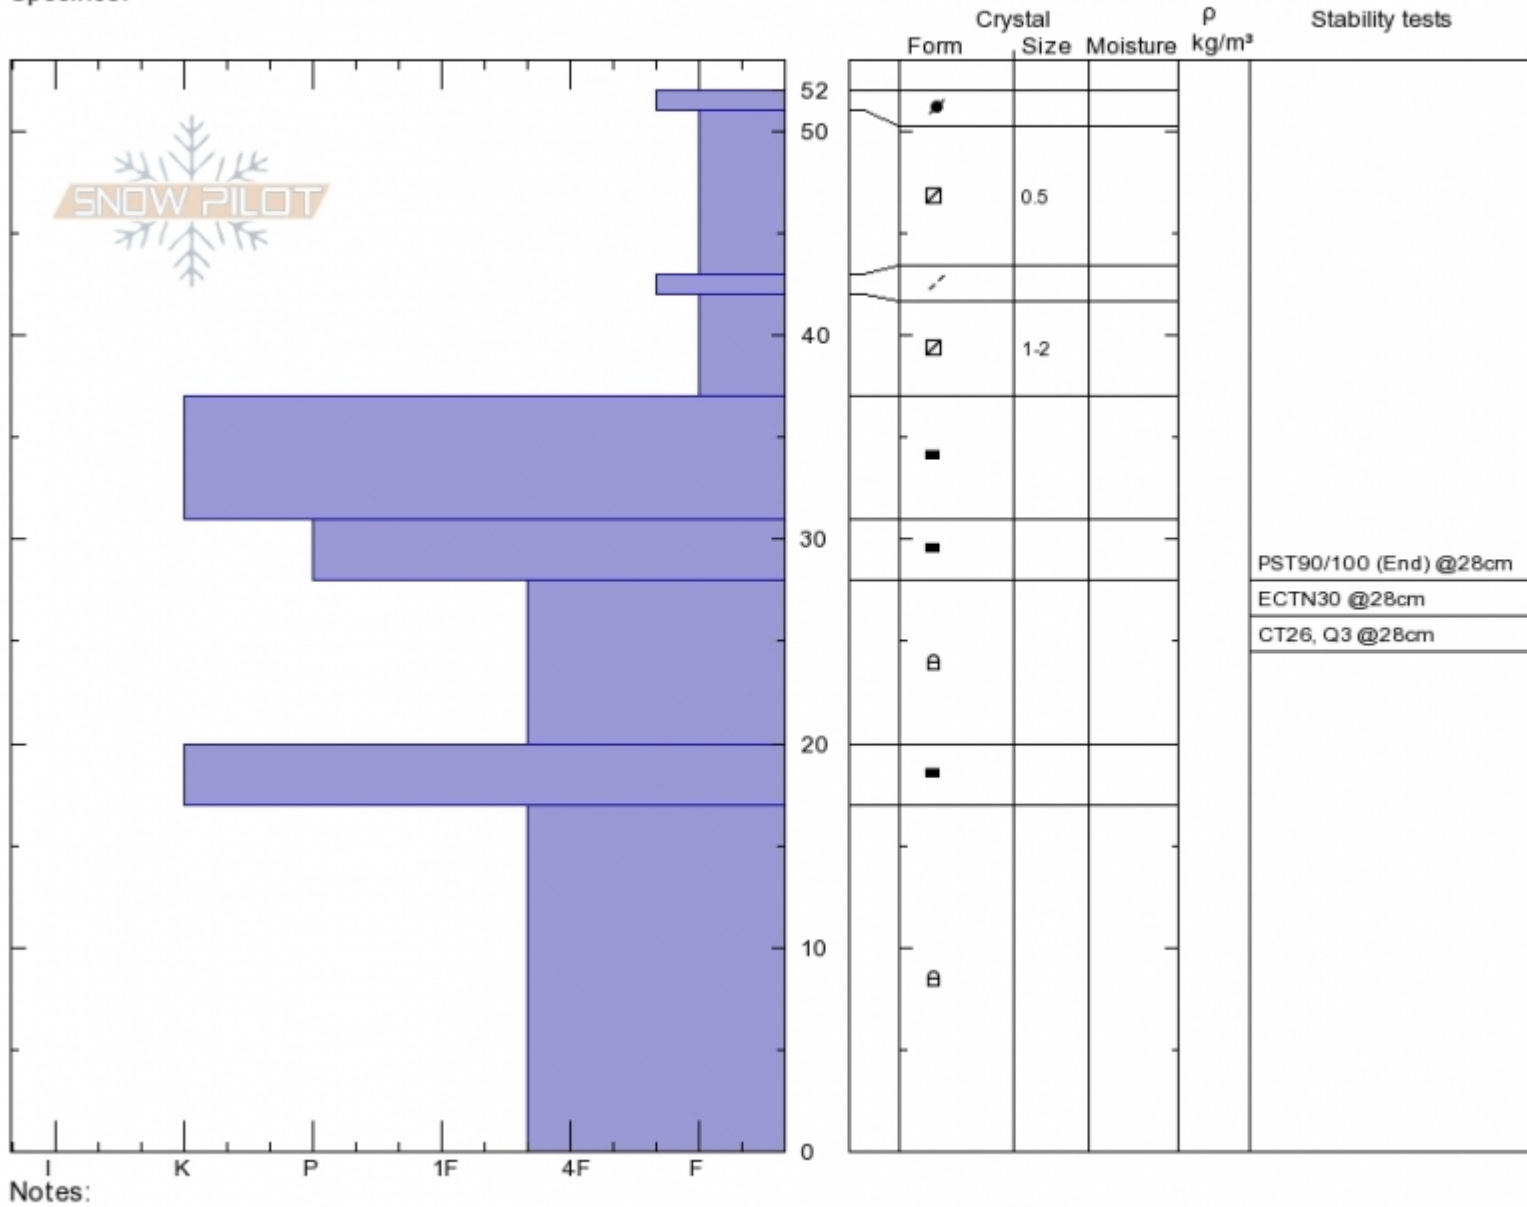

Ski Hill Lionhead - 15 Dec

Ski Hill
Lionhead Range
MT
 Elevation: **8500 ft**
 Aspect: **50°**
 Specifics:

Eric Knoff
Fri Dec 15 11:00 2017
 Co-ord:
 Slope Angle: **15°**
 Wind Loading: **no**

Stability: **Good**
 Air Temperature: **-5°C**
 Sky Cover: **OVC**
 Precipitation: **NO**
 Wind: **W Moderate**

HS52
 Stability Test Notes

Layer No
37-42: Pr

Longitude

-111.29W

Latitude

44.70N

Lionhead Range, 2017-12-16