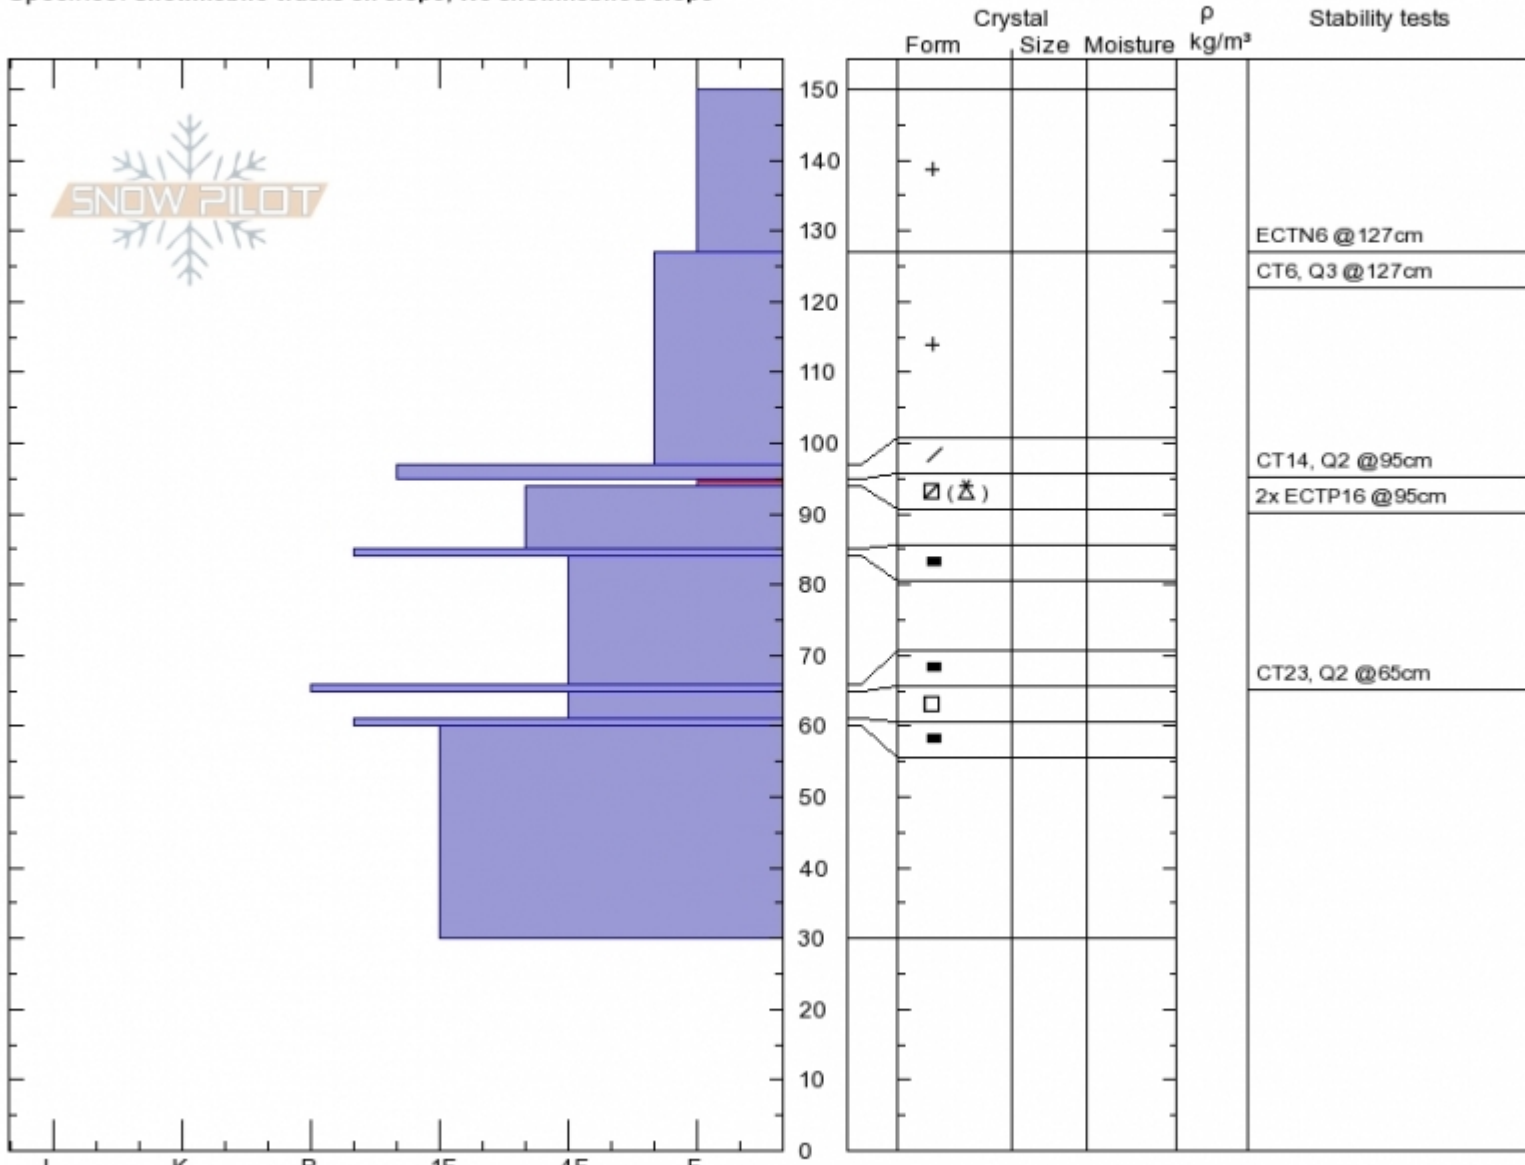

2nd Yellowmule Snowpit Profile - 24 Dec

2nd Yellowmule
Madison Range-N
MT

Elevation: 9700 ft
Aspect: 30°

Specifics: Snowmobile tracks on slope; We snowmobiled slope

Doug Chabot-Admin
Sun Dec 24 10:00 2017
Co-ord: 45.17884N, -111.40326W
Slope Angle: 27°
Wind Loading: no

Stability: Fair
Air Temperature: -17°C
Sky Cover: CLR
Precipitation: NO
Wind: Calm

HS150
Stability Test Notes

Layer No
94-95: Pr
65-66: Tu

Notes: Pit was dug with Ian Hoyer. We were surprised to get an ECTP. The layer is thin and will likely not last long.