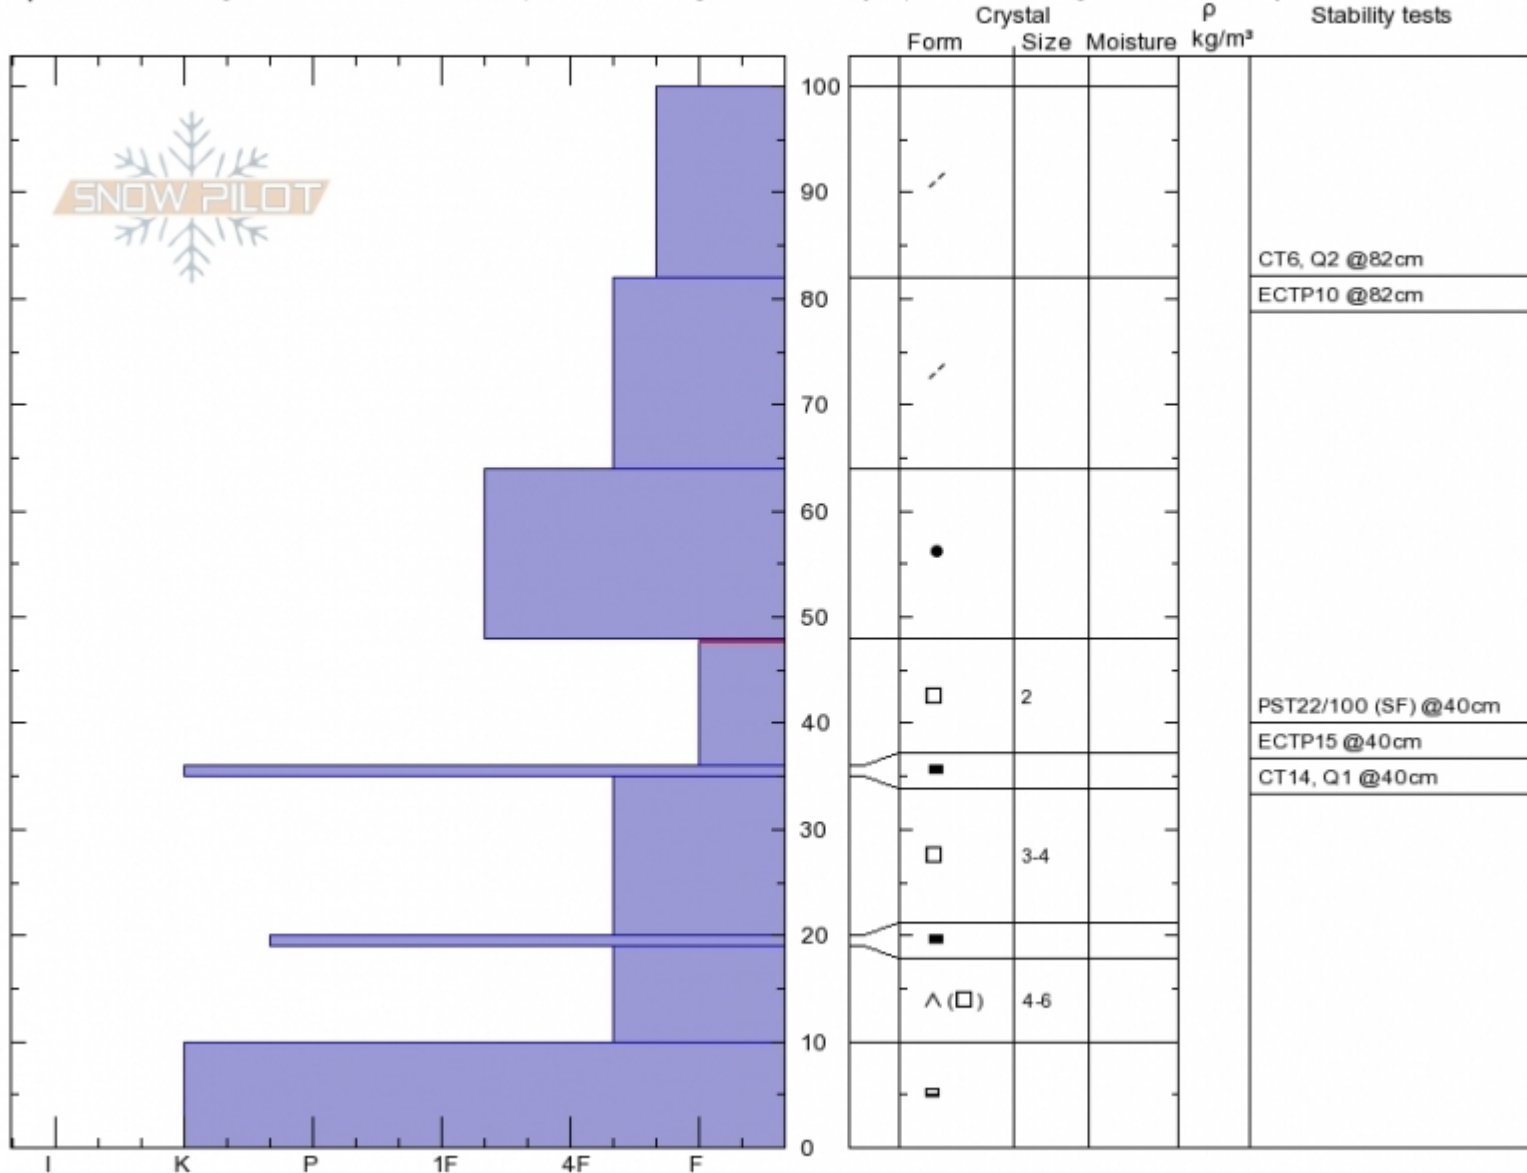

Ski Hill Pit Profile - 28 Dec

Lionhead Ski Hill
 Lionhead Range
 MT
 Elevation: 8030 ft
 Aspect: 60°

Doug Chabot-Admin
 Thu Dec 28 11:40 2017
 Co-ord: 44.70359N, -111.29724W
 Slope Angle: 32°
 Wind Loading: previous

Stability: **Poor**
 Air Temperature: -3°C
 Sky Cover: **OVC**
 Precipitation: **NO**
 Wind: **SW Light Breeze**

HS100
 Stability Test Notes

Layer No
 36-48: Pr
 35-36: Th

Specifics: Pit is adjacent to avalanche: crown; Recent activity on similar slopes; Recent activity on different slopes

Notes: This natural avalanche released yesterday. It was 400' wide x 400' long (estimated). Pit dug with Dave Zinn.

Advisory Region
 Lionhead Range
 Lionhead Range, 2017-12-29