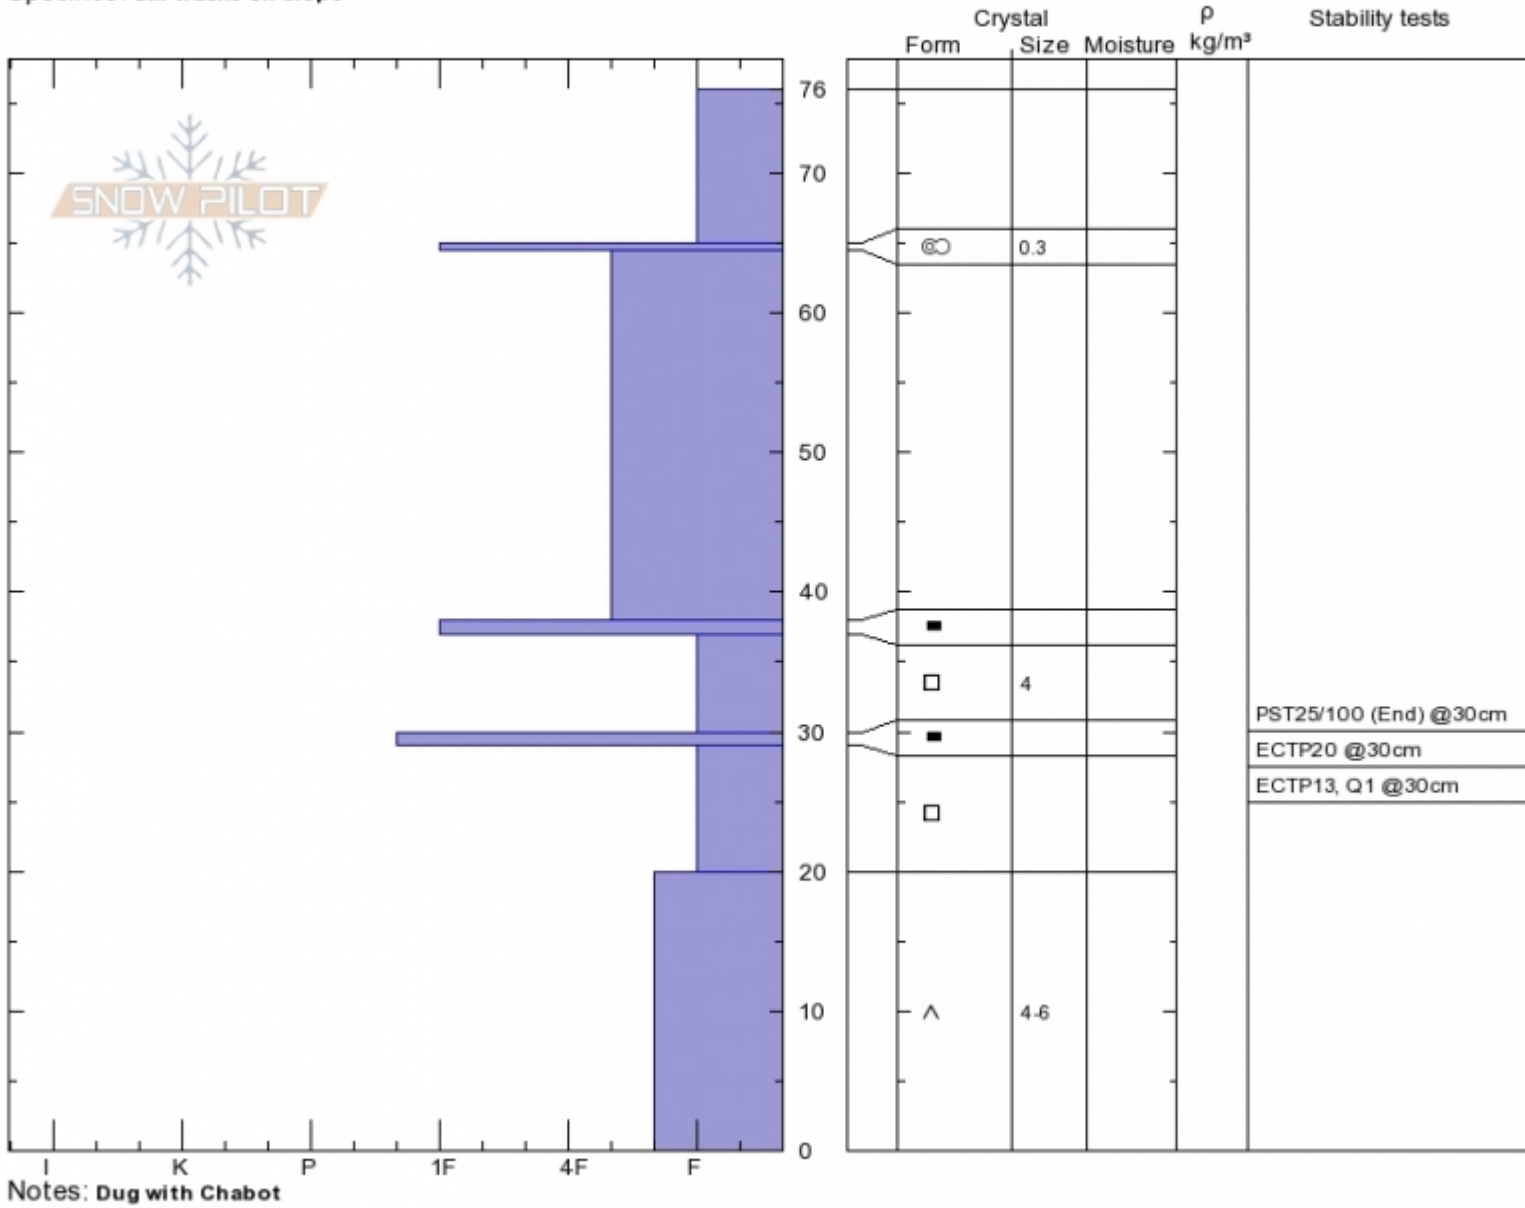

Trapper Creek Pit Profile - 2 Jan

Trapper Creek- Hebgen
 Lionhead Range
 MT
 Elevation: 8800 ft
 Aspect: 140°
 Specifics: Ski tracks on slope

Gabrielle Antonioli
 Tue Jan 2 12:12 2018
 Co-ord: 44.83865N, -111.34218W
 Slope Angle: 28°
 Wind Loading:

Stability: **Poor**
 Air Temperature: 2°C
 Sky Cover: **CLR**
 Precipitation: **NO**
 Wind: **Calm**

HS76
 Stability Test Notes

Layer No
 30-37: Pr

Advisory Region
 Lionhead Range
 Lionhead Range, 2018-01-03