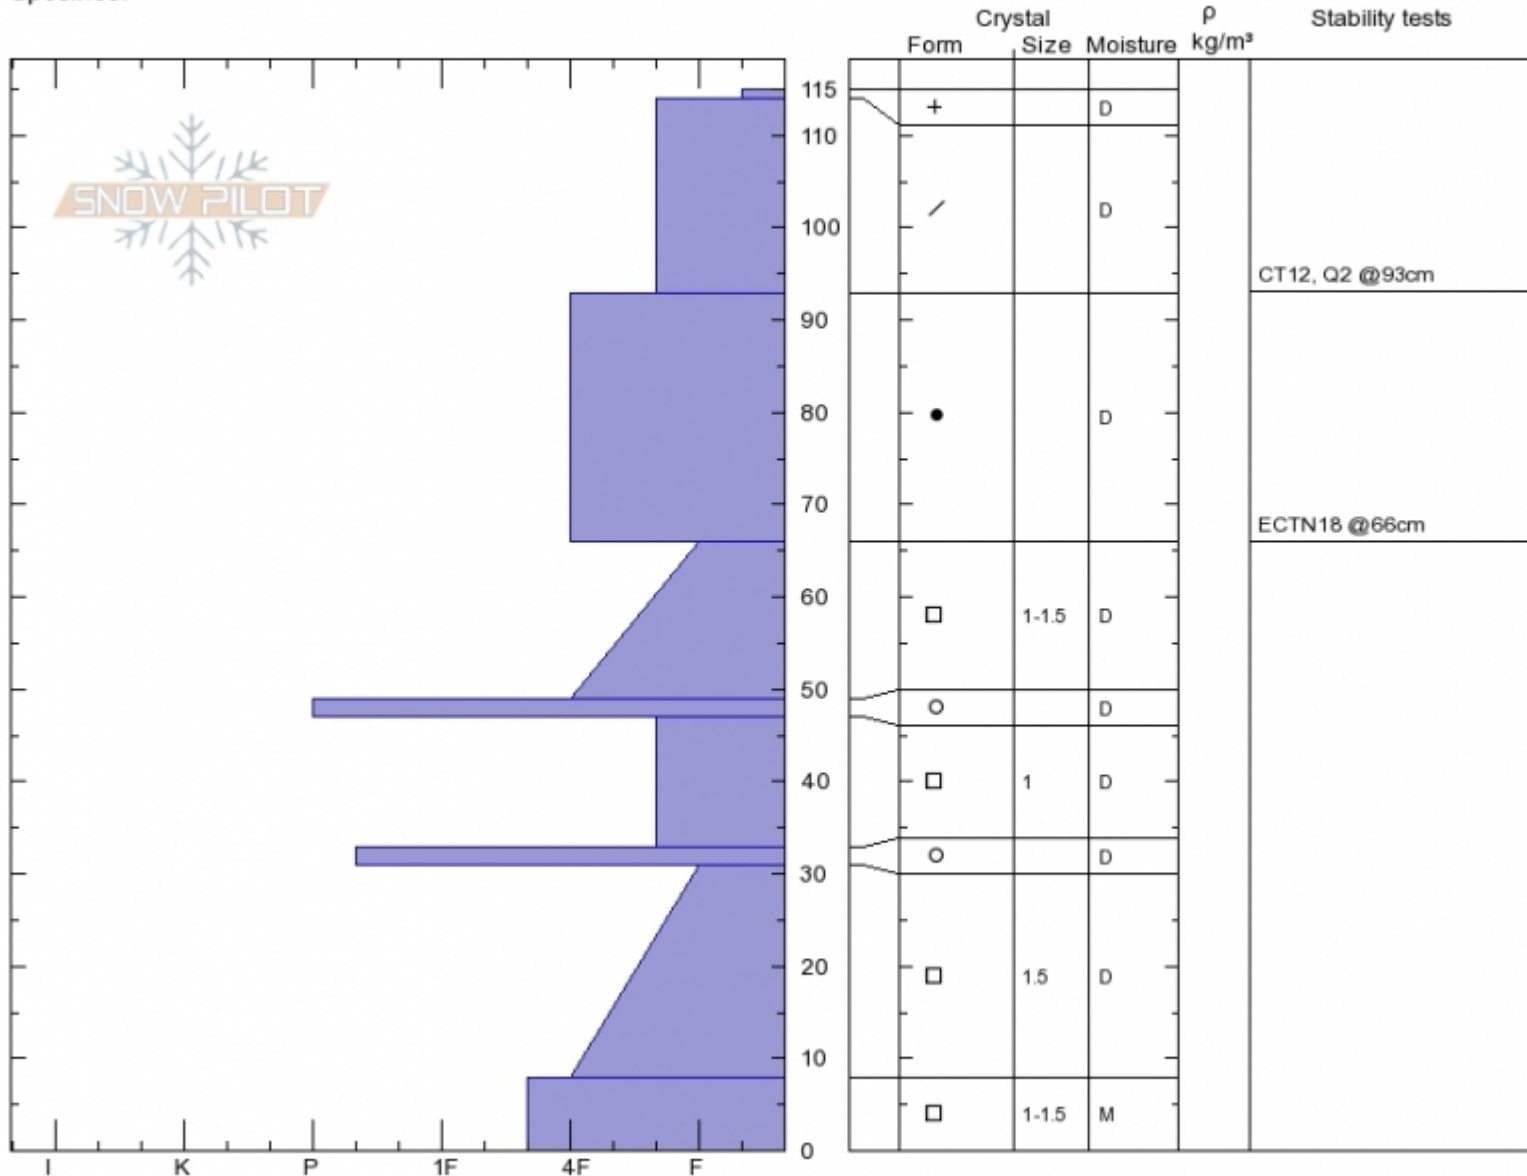

Maid of the Mist - 3 Jan 18

Maid of the Mist
Gallatin Range-N
MT
 Elevation: **9400 ft**
 Aspect: **SW**
 Specifics:

Jon Hageness
Wed Jan 3 13:15 2018
 Co-ord: **45.41568N, -110.97063W**
 Slope Angle: **26°**
 Wind Loading: **no**

Stability:
 Air Temperature: **-5°C**
 Sky Cover: **OVC**
 Precipitation: **S2**
 Wind: **Calm**

HS115
 Stability Test Notes

Layer No
8-31: Prot

Notes: Did one ECT and one CT

Advisory Region
 Northern Gallatin
 Northern Gallatin, 2018-01-04