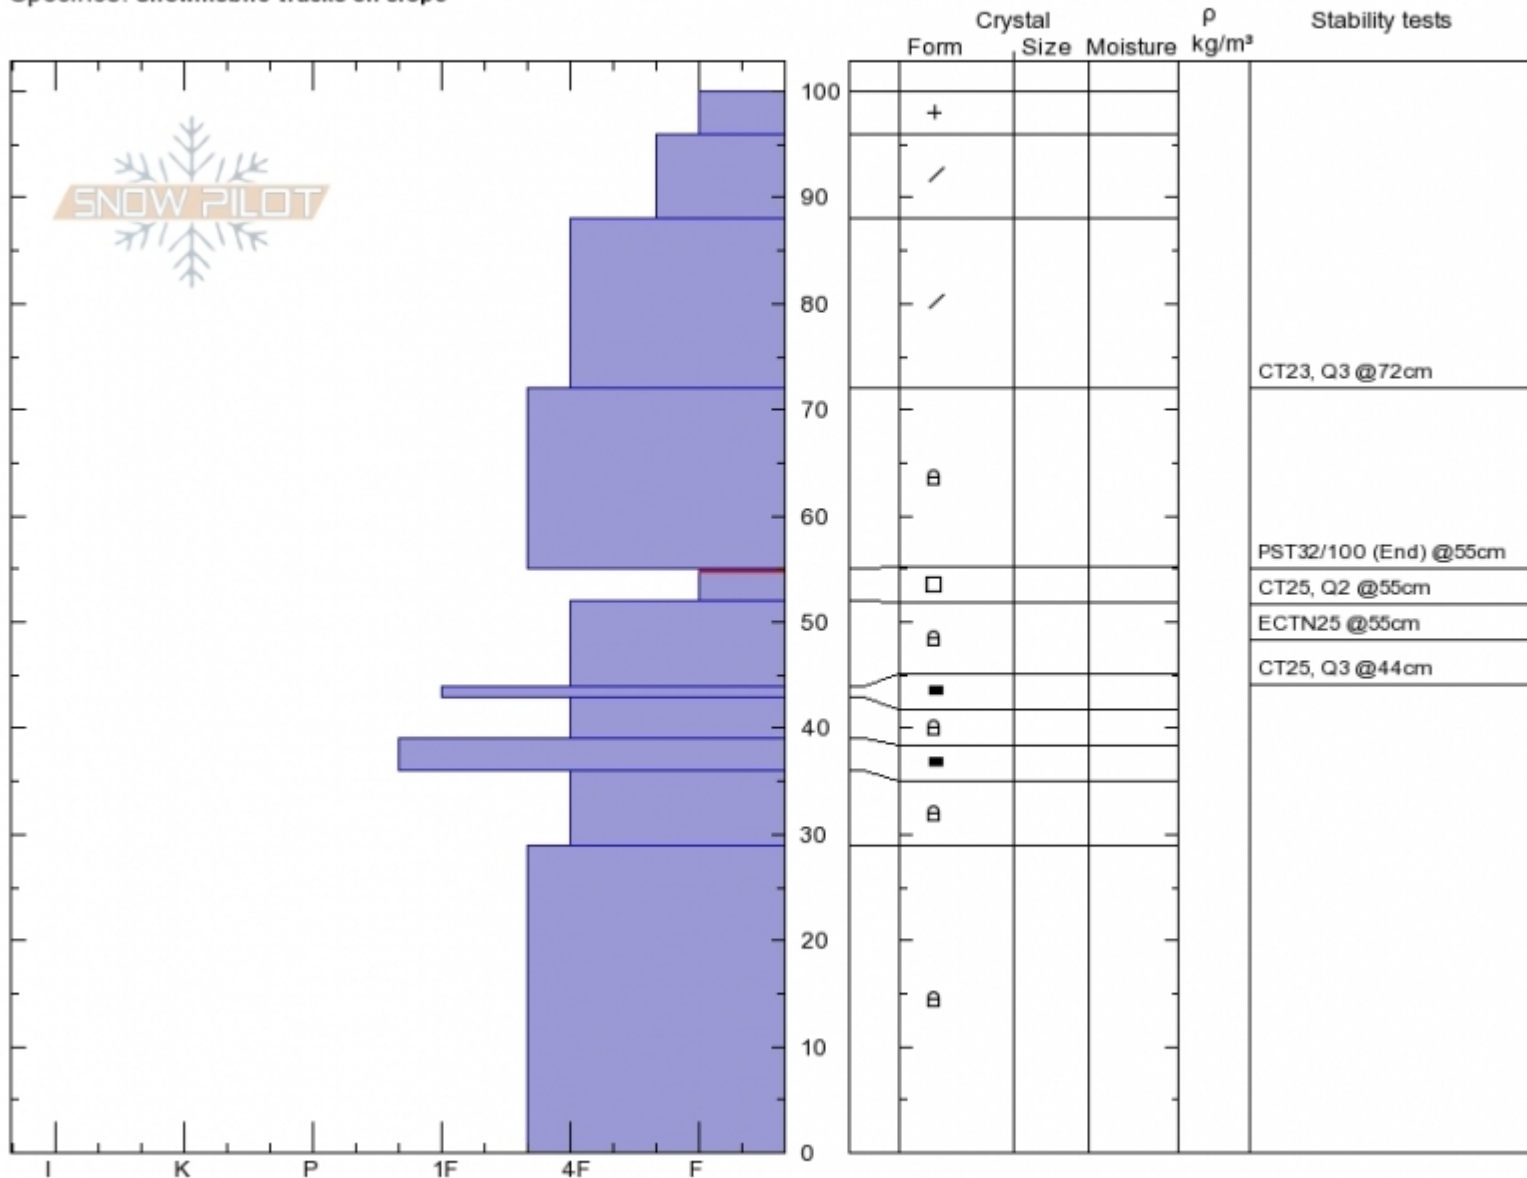

# LH Wx Station Snowpit Profile - 9 Jan

LH Wx Station  
Henry Mtns  
MT  
Elevation: 8740 ft  
Aspect: 300°  
Specifics: Snowmobile tracks on slope

Doug Chabot-Admin  
Tue Jan 9 11:00 2018  
Co-ord: 44.71007N, -111.32465W  
Slope Angle: 22°  
Wind Loading: no

Stability: Fair  
Air Temperature: -3°C  
Sky Cover: OVC  
Precipitation: S1  
Wind: SW Light Breeze

HS100  
Stability Test Notes

Layer No  
52-55: Pro  
43-44: de

Notes: Dug with Knoff. CPST 28/100, end