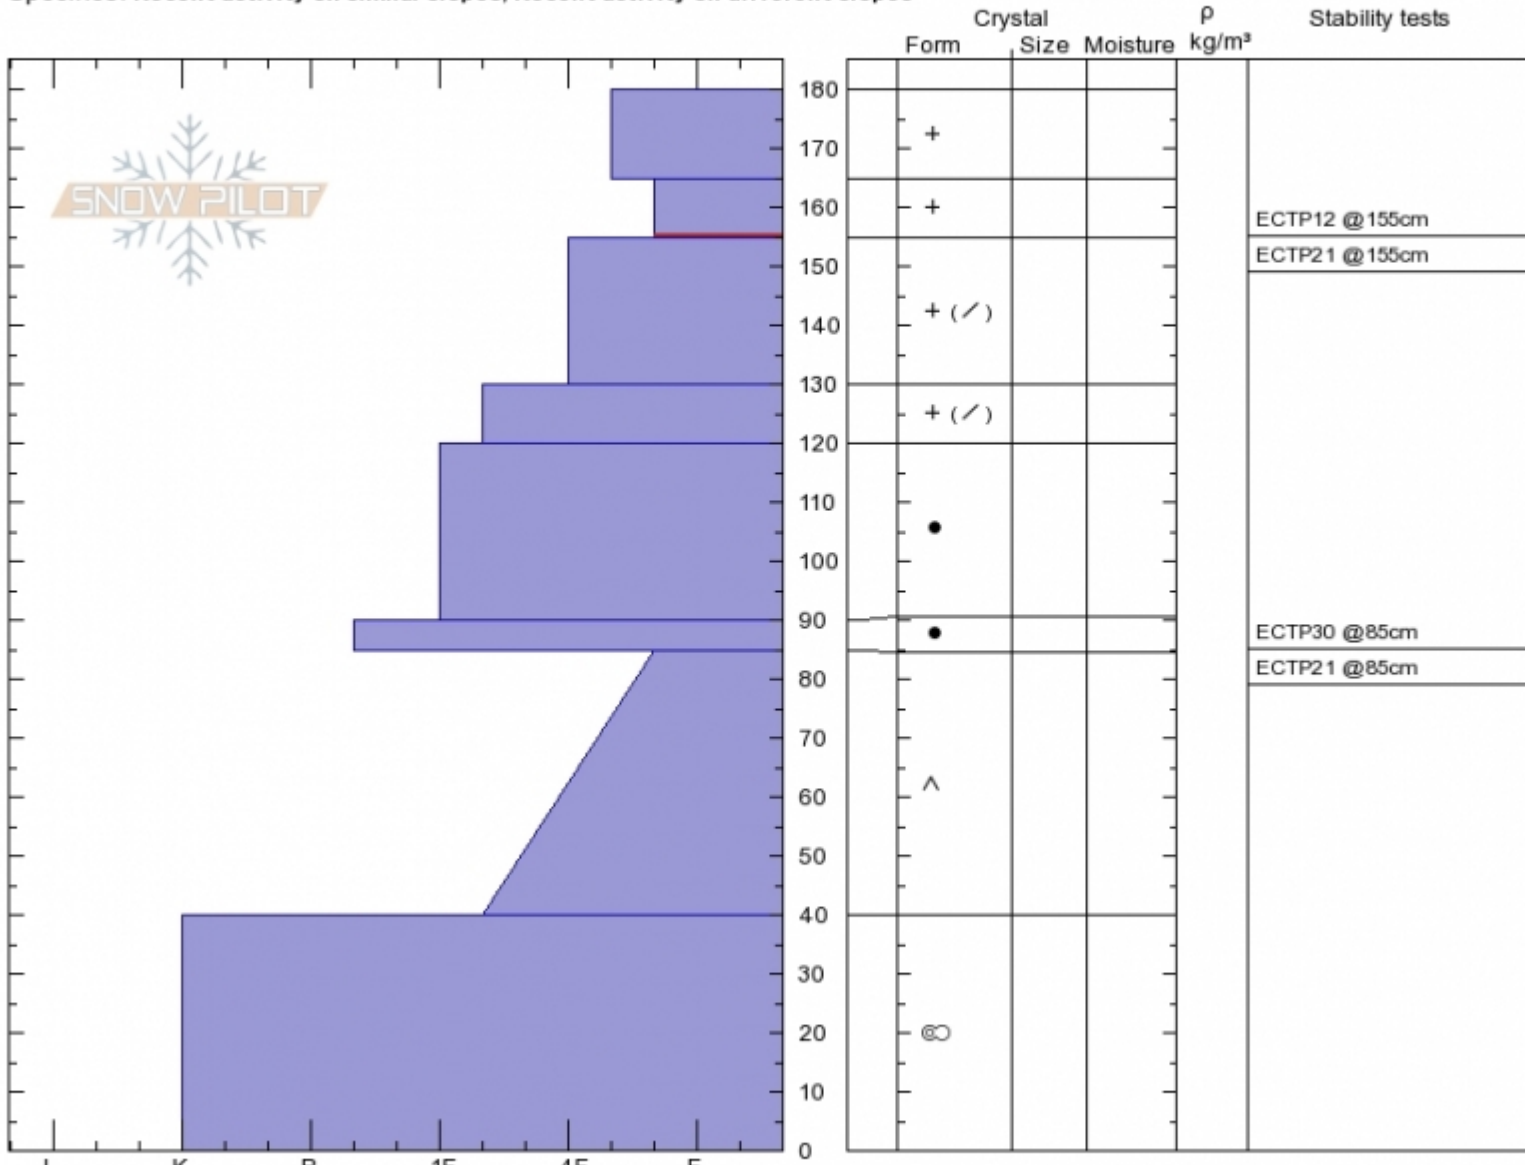

Jones Crk. Profile - 14 Jan

Jones Crk.
 Bridger Range
 MT
 Elevation: 8400 ft
 Aspect: 275°

Alex Marienthal
 Mon Jan 15 10:45 2018
 Co-ord: 45.82405N, -110.93309W
 Slope Angle: 35°
 Wind Loading: no

Stability: **Poor**
 Air Temperature:
 Sky Cover: **SCT**
 Precipitation: **NO**
 Wind: **W Moderate**

HS180
 Stability Test Notes
 85: +2 shoulder taps

Layer No
 155-165: F

Specifics: Recent activity on similar slopes; Recent activity on different slopes

Notes:

Advisory Region
 Bridger Range
 Bridger Range, 2018-01-15