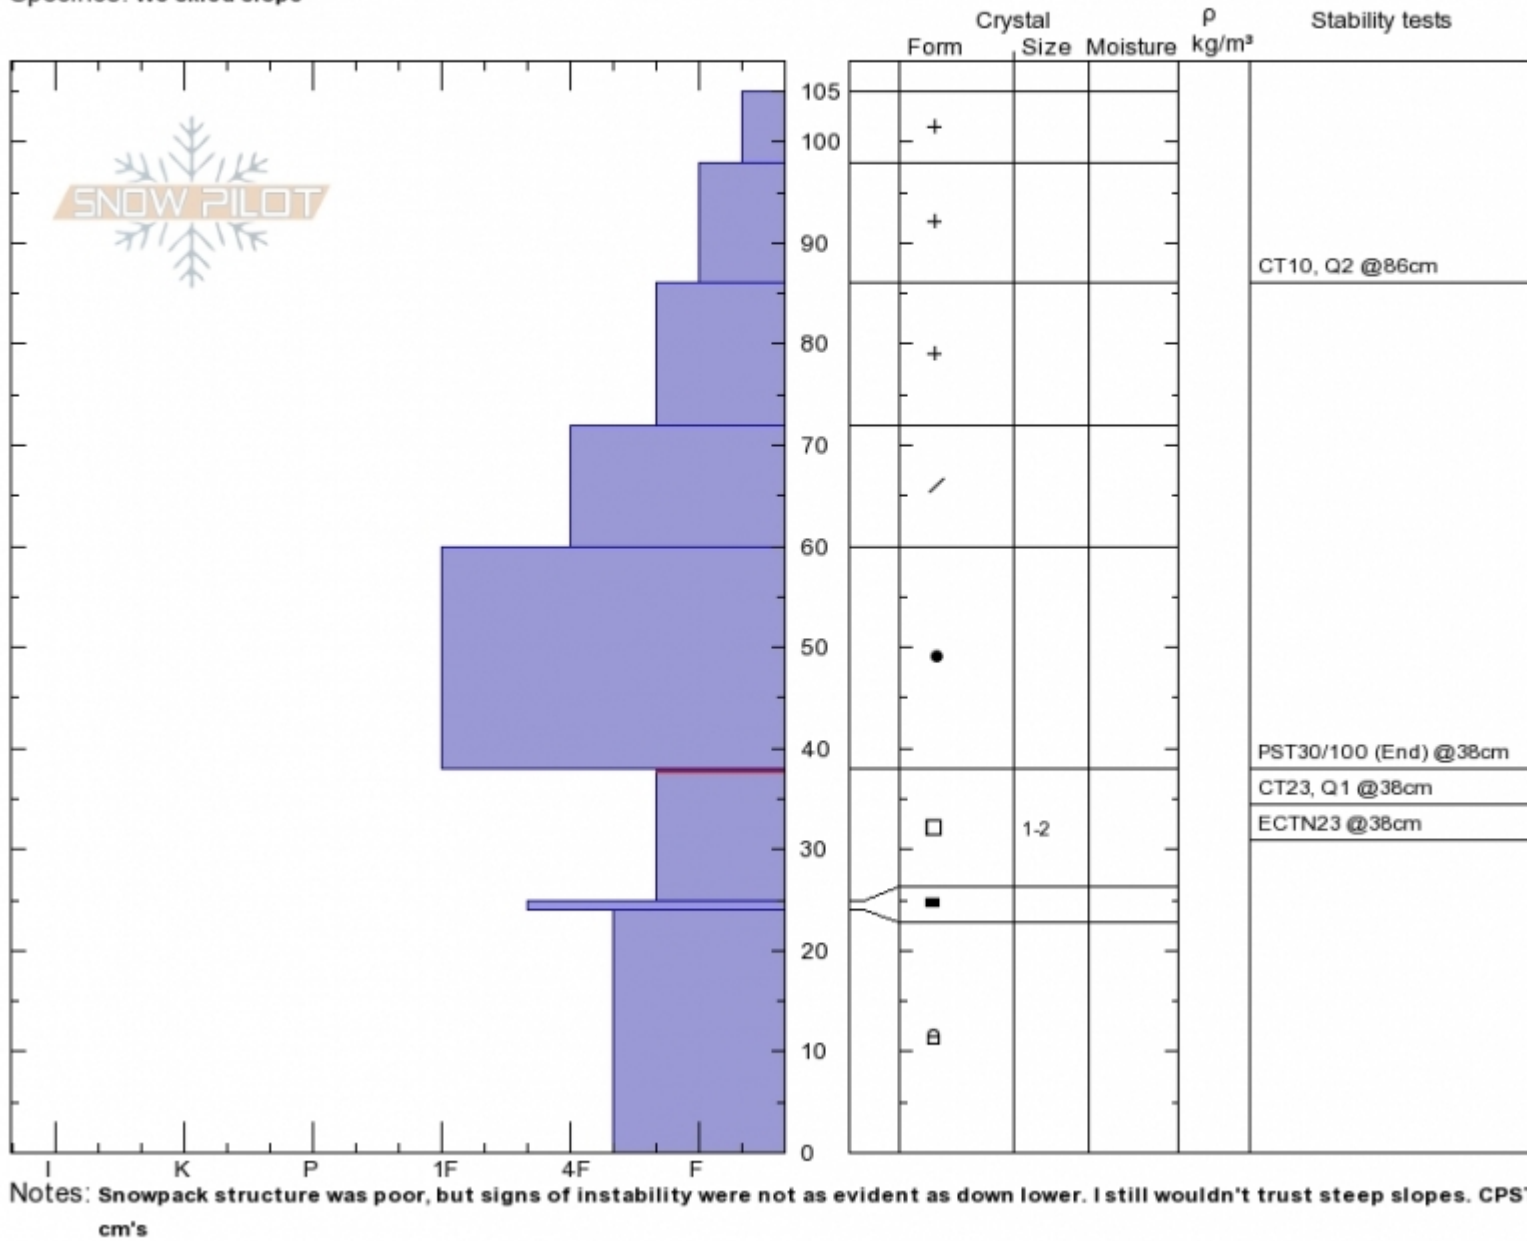

Hebgen NE, 13 Jan 18

Hebgen/Trapper NE
Lionhead Range
MT
 Elevation: **8900 ft**
 Aspect: **70°**
 Specifics: **We skied slope**

Eric Knoff
Sat Jan 13 13:30 2018
 Co-ord: **44.83834N, -111.34094W**
 Slope Angle: **30°**
 Wind Loading: **no**

Stability: **Fair**
 Air Temperature: **-5°C**
 Sky Cover: **BKN**
 Precipitation: **NO**
 Wind: **SW Calm**

HS105
 Stability Test Notes

Layer No
25-38: Pro

Advisory Region
 Lionhead Range
 Lionhead Range, 2018-01-16