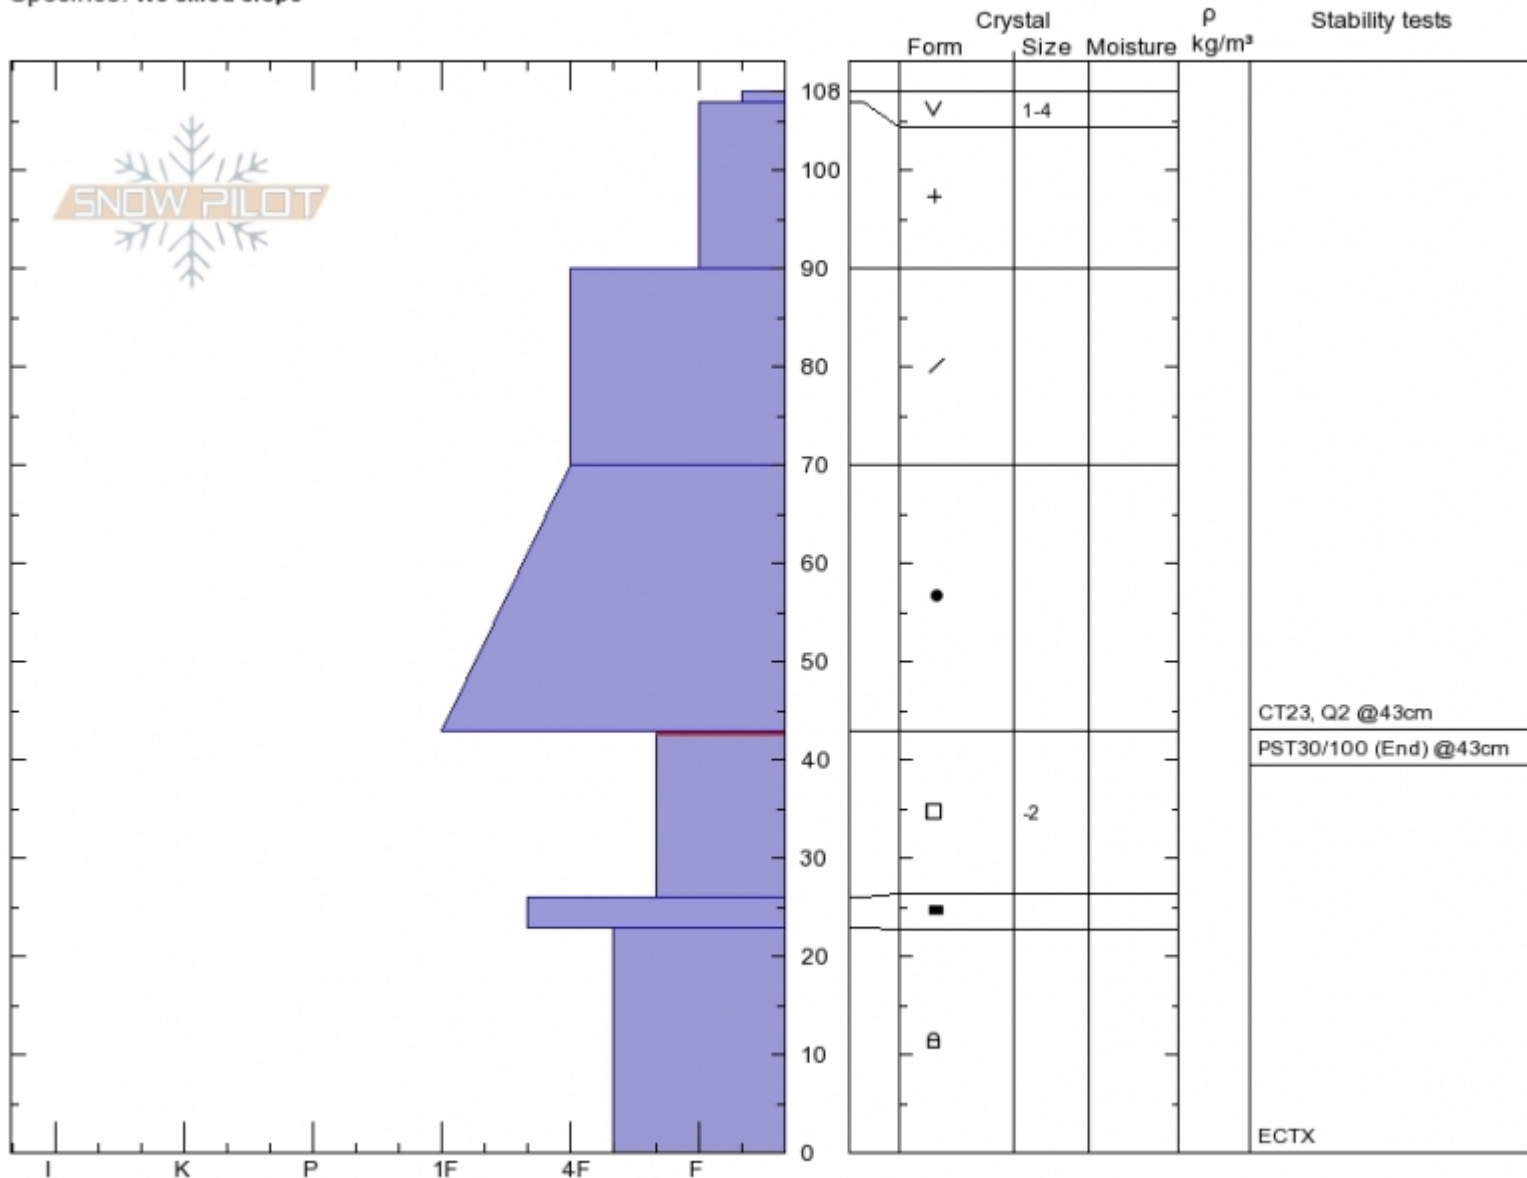

Dudley Creek

Dudley Creek
Madison Range-N
MT
 Elevation: **8180 ft**
 Aspect: **70°**
 Specifics: **We skied slope**

Eric Knoff
Wed Jan 17 11:00 2018
 Co-ord: **45.28995N, -111.29082W**
 Slope Angle: **26°**
 Wind Loading:

Stability:
 Air Temperature:
 Sky Cover:
 Precipitation: **NO**
 Wind:

HS108
 Stability Test Notes

Layer No
26-43: Pr

Notes: Poor structure, but no recent load. Danger was moderate. CPST 28/100 end @ 43 cm's