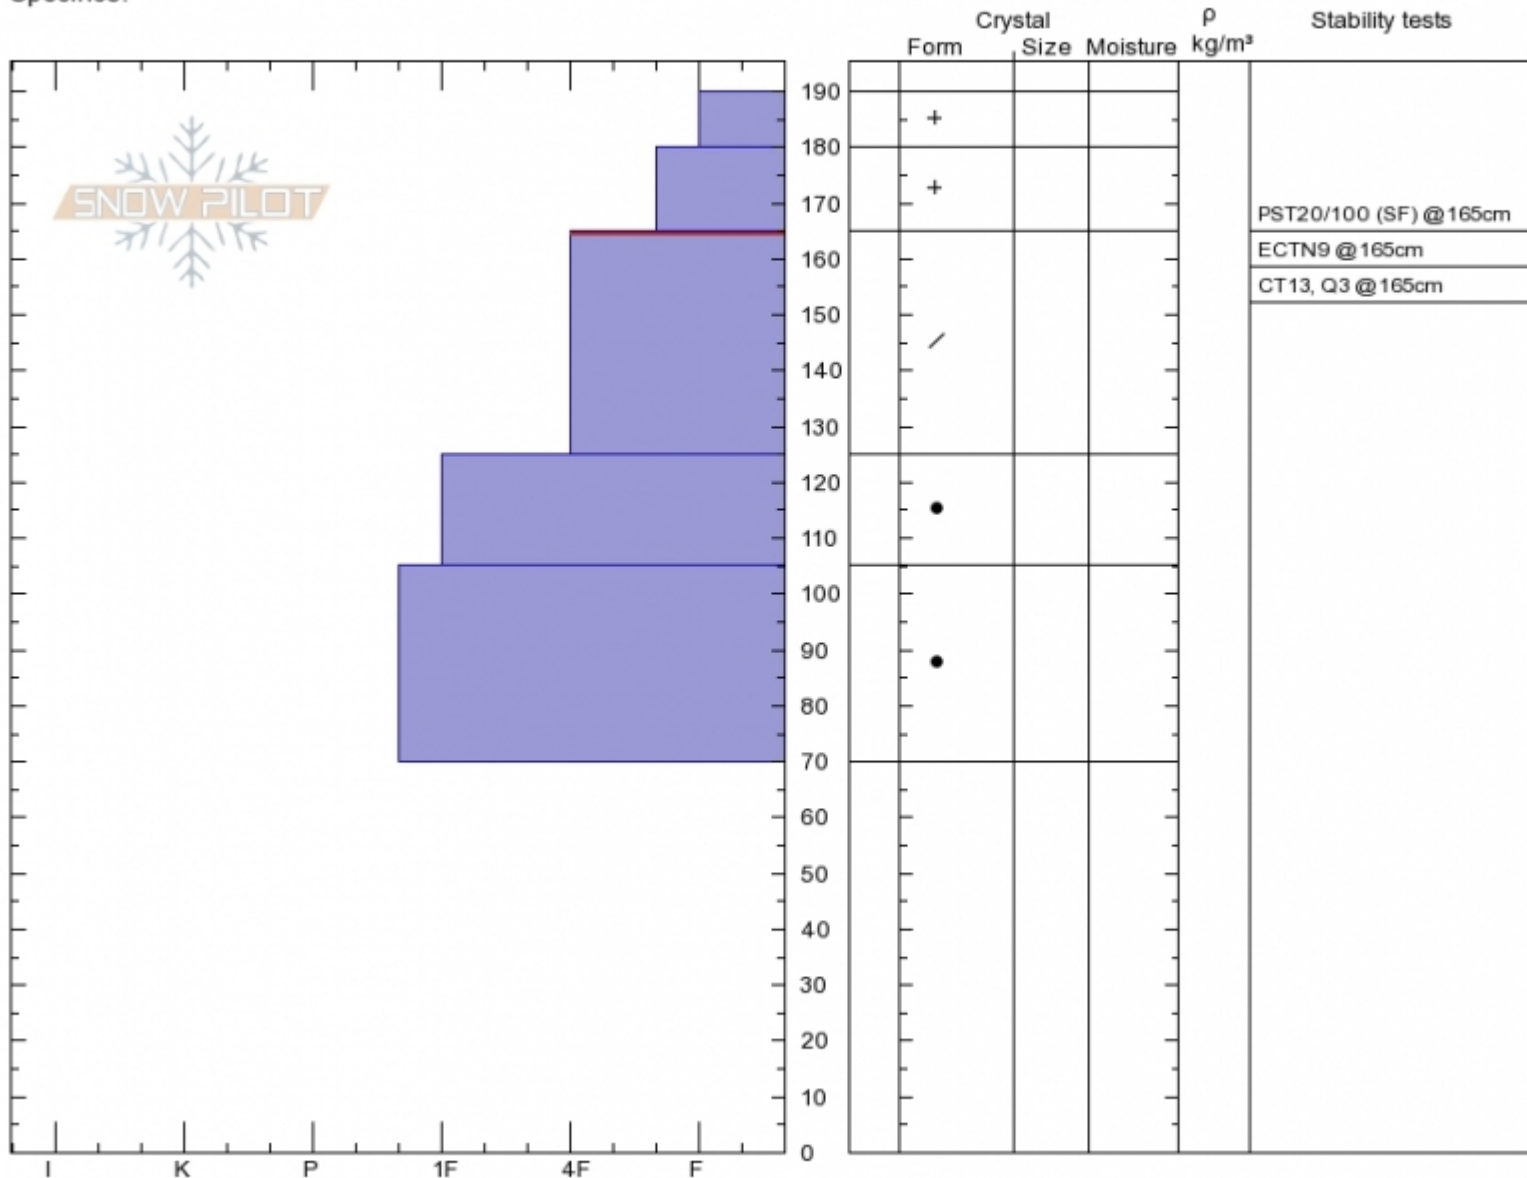

Bridger East 19 Jan 18

Bridger East
Bridger Range
MT
 Elevation: **8400 ft**
 Aspect: **70°**
 Specifics:

Eric Knoff
Fri Jan 19 12:00 2018
 Co-ord: **45.82730N, -110.93175W**
 Slope Angle: **35°**
 Wind Loading: **no**

Stability: **Good**
 Air Temperature: **-4°C**
 Sky Cover: **OVC**
 Precipitation: **S1**
 Wind: **W Light Breeze**

HS190
 Stability Test Notes

Layer No
125-165: P

Notes: Lots of new snow. 12" totaling 1" SWE. Strong snowpack. CPST 19/100 sf 165