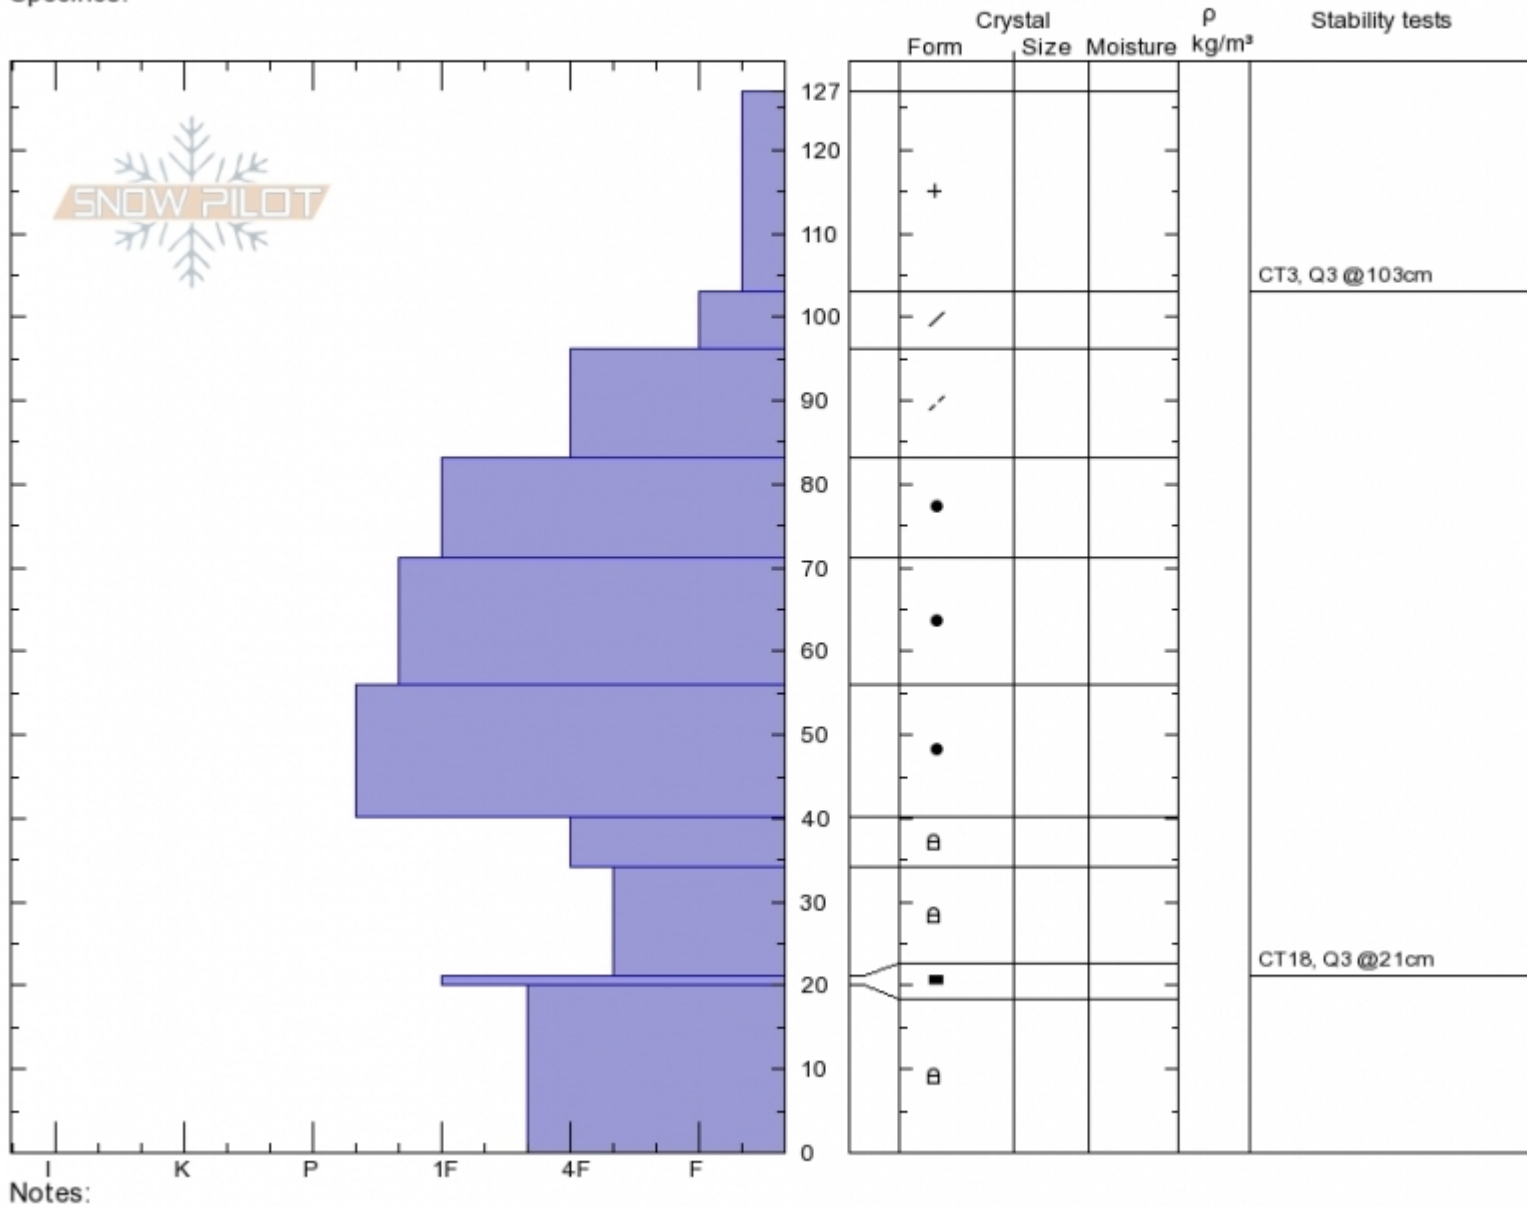

# Motor Hill Snowpit Profile - 23 Jan

Motor Hill  
Lionhead Range  
MT  
Elevation: 8700 ft  
Aspect: 110°  
Specifics:

Doug Chabot-Admin  
Tue Jan 23 11:20 2018  
Co-ord: 44.73758N, -111.31294W  
Slope Angle: 32°  
Wind Loading: no

Stability: **Good**  
Air Temperature: -7°C  
Sky Cover: **BKN**  
Precipitation: **NO**  
Wind: **Calm**

HS127  
Stability Test Notes

Layer No

Advisory Region  
Lionhead Range  
Lionhead Range, 2018-01-24