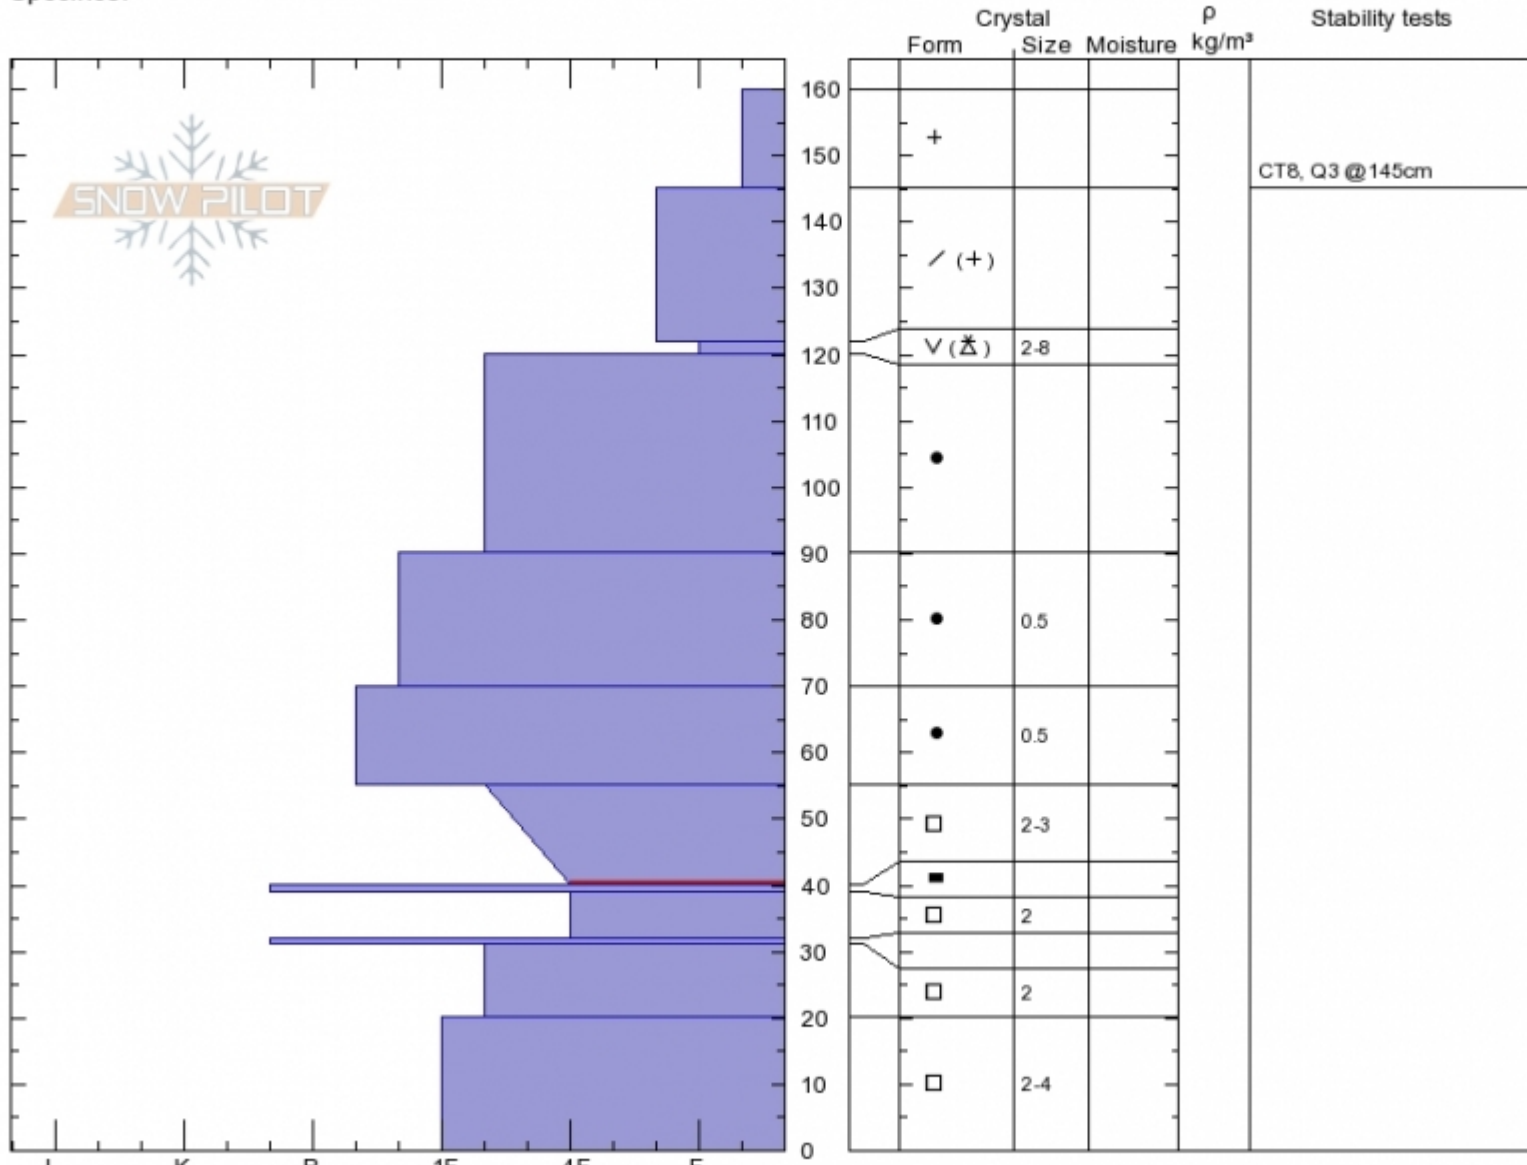

Ski Hill Snowpit Profile - 23 Jan

Ski Hill
Lionhead Range
MT
 Elevation: **8130 ft**
 Aspect: **70°**
 Specifics:

Doug Chabot-Admin
Tue Jan 23 12:30 2018
 Co-ord: **44.70228N, -111.29568W**
 Slope Angle: **24°**
 Wind Loading: **previous**

Stability: **Good**
 Air Temperature: **-7°C**
 Sky Cover: **BKN**
 Precipitation: **NO**
 Wind: **SW Light Breeze**

HS160
 Stability Test Notes

Layer No
 120-122: s
 40-55: Pr

Notes: CPST 33/100 SF @122cm; CPST 40/100 end @40cm