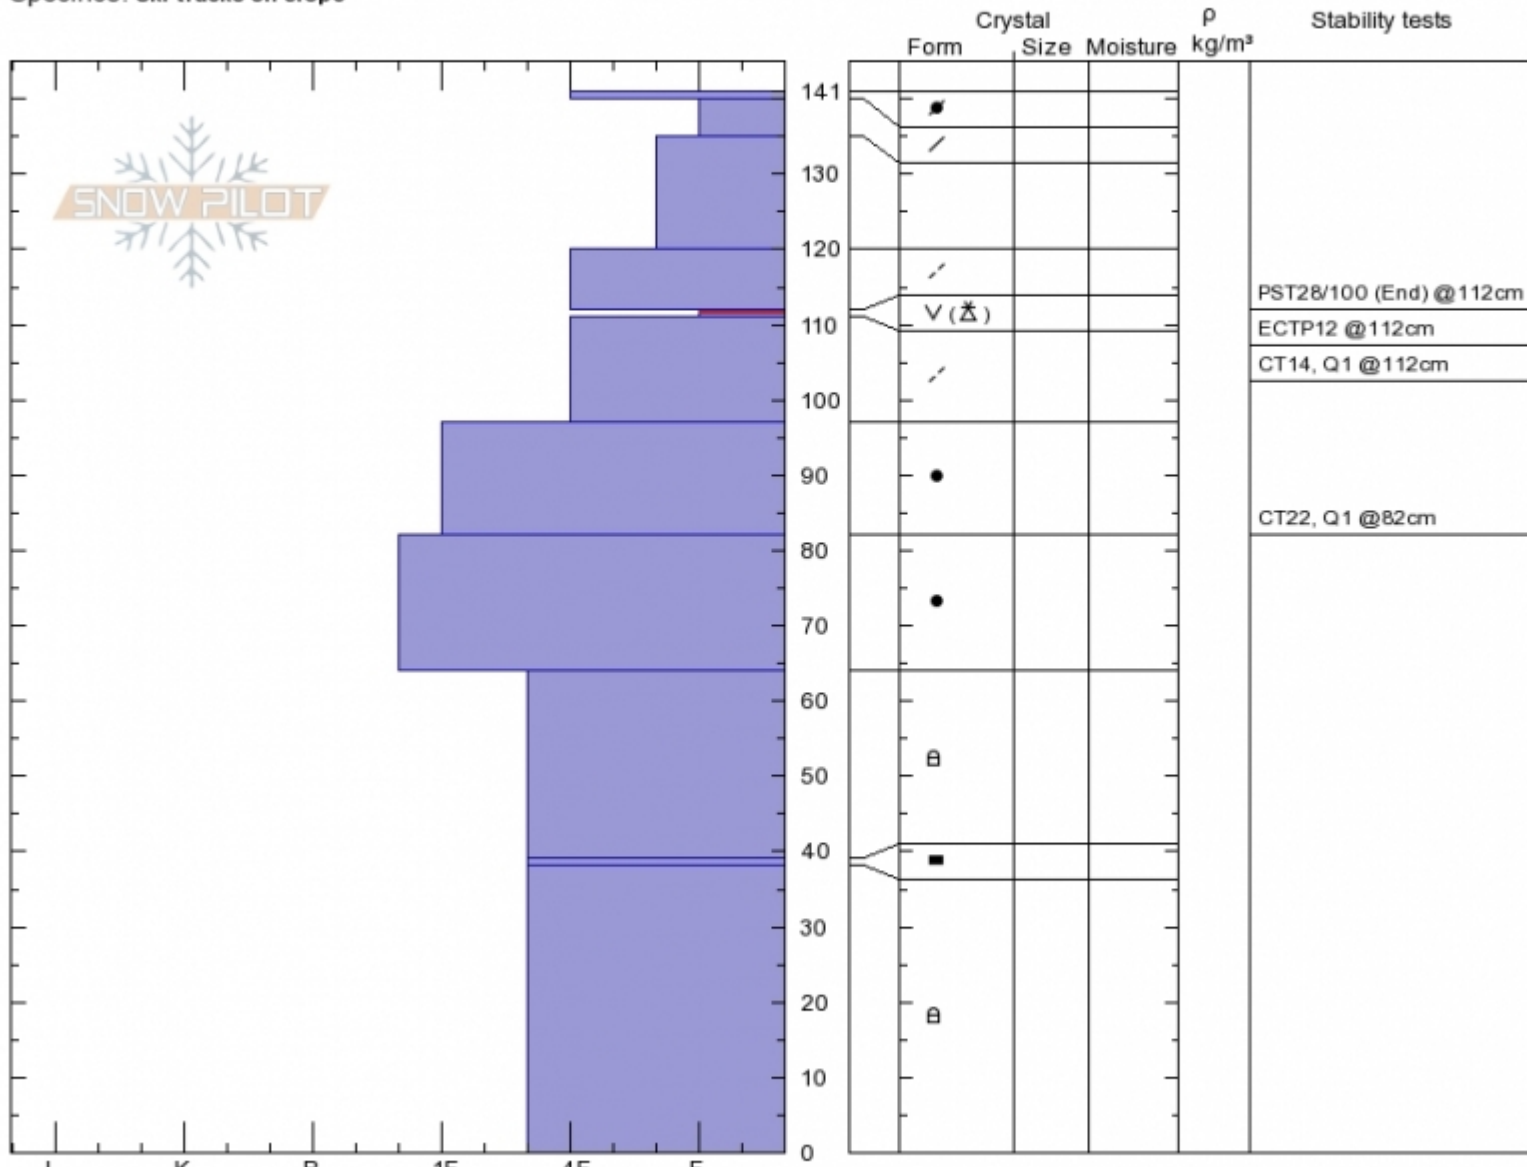

# Bacon Rind Meadow

Bacon Rind Mdw  
Madison Range-S  
MT

Elevation: 8864 ft  
Aspect: 100°

Specifics: Ski tracks on slope

Doug Chabot-Admin  
Tue Jan 30 10:40 2018  
Co-ord: 44.96991N, -111.09594W  
Slope Angle: 18°  
Wind Loading: no

Stability: Fair  
Air Temperature: -3°C  
Sky Cover: OVC  
Precipitation: NO  
Wind: SW Moderate

HS141  
Stability Test Notes

Layer No  
111-112: P

Notes: Dug with Knoff. CPST 33/100, end

Advisory Region  
Southern Madison  
Southern Madison, 2018-01-31