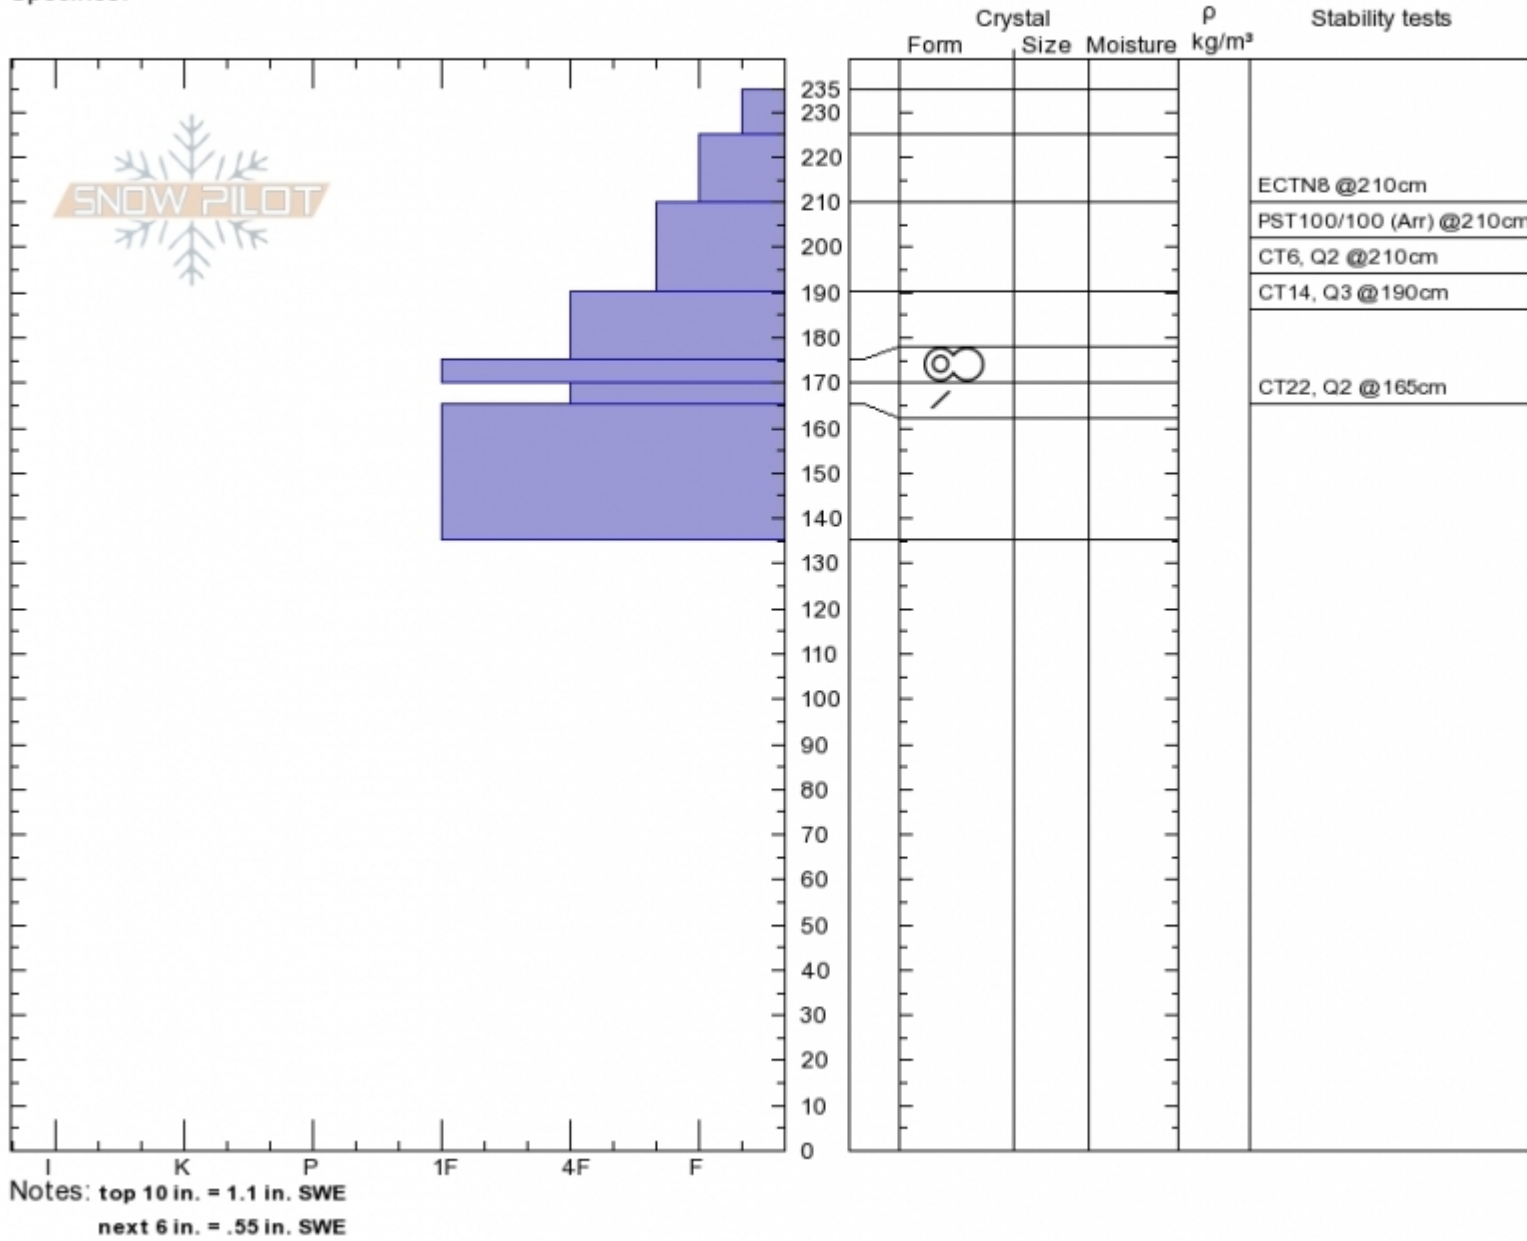

3rd Yellowmule Profile

3rd Yellowmule
 Madison Range-N
 MT
 Elevation: 9300 ft
 Aspect: 15°
 Specifics:

Alex Marienthal
 Sun Feb 18 10:50 2018
 Co-ord: 45.18493N, -111.43584W
 Slope Angle: 25°
 Wind Loading:

Stability: **Good**
 Air Temperature: -10°C
 Sky Cover: **SCT**
 Precipitation: **NO**
 Wind: **Calm**

HS235
 Stability Test Notes

Layer No

Advisory Region
 Northern Madison
 Northern Madison, 2018-02-18