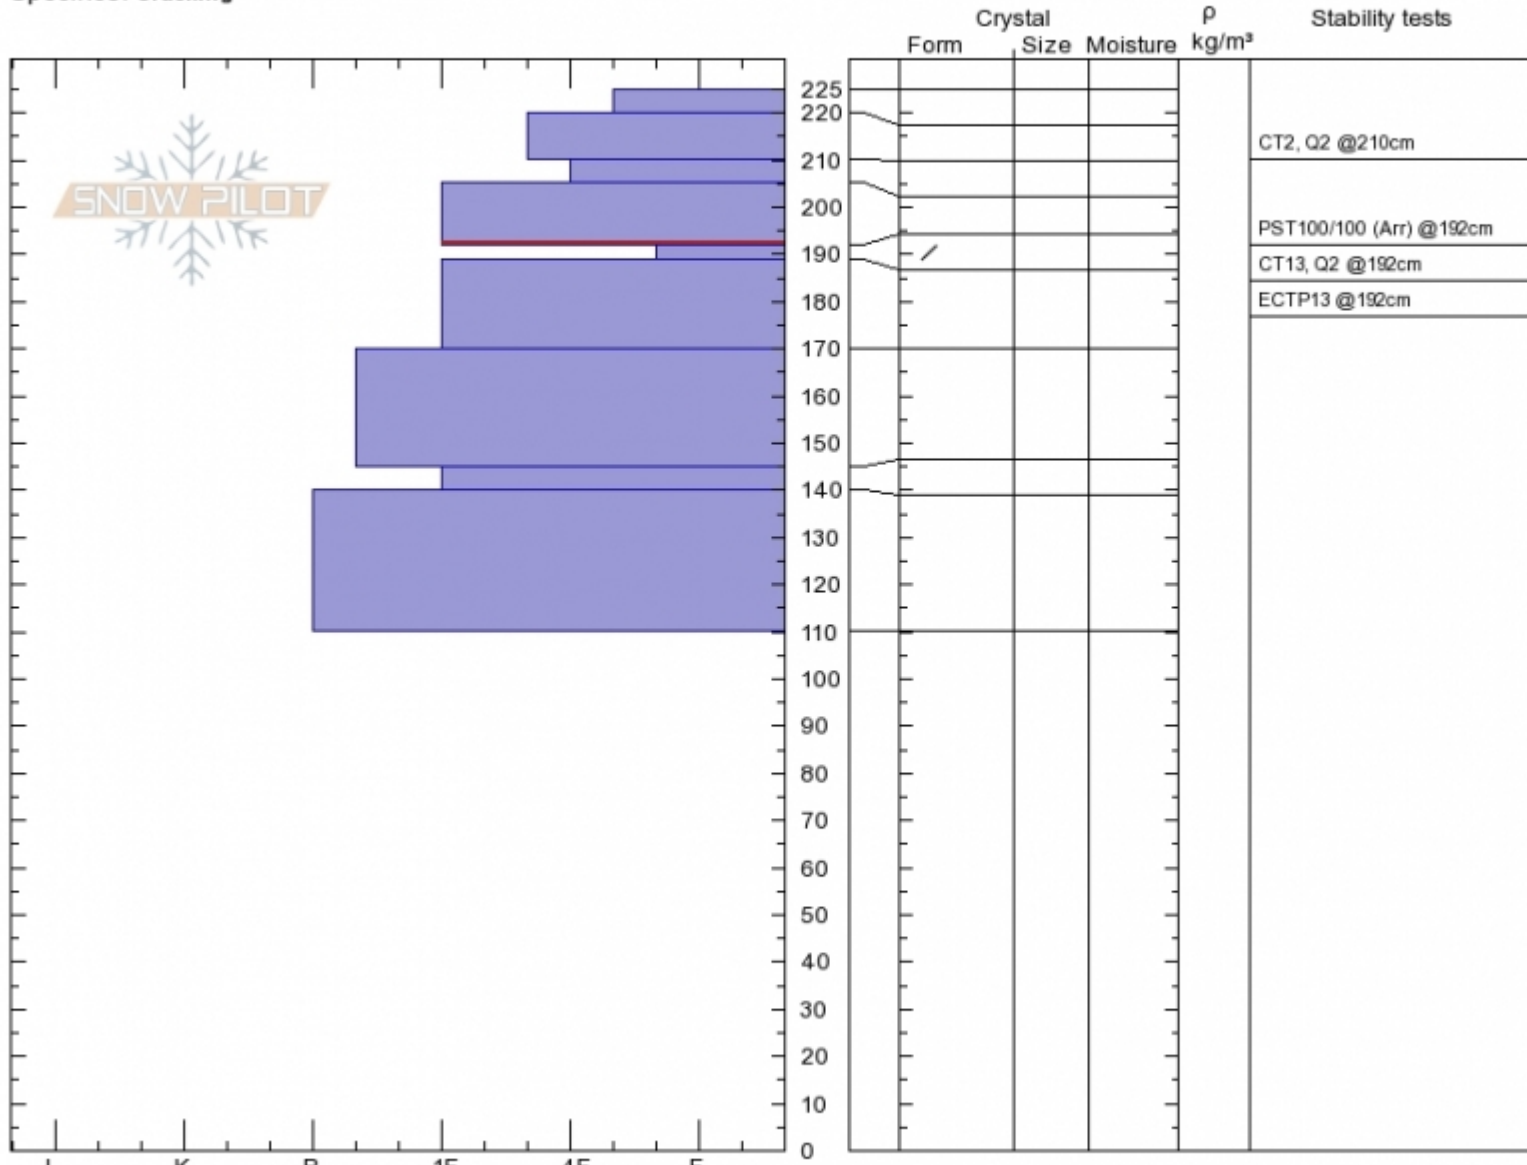

Arrowhead Bowl Profile

Arrowhead bowl
Bridger Range
MT
 Elevation: **8440 ft**
 Aspect: **196°**
 Specifics: **Cracking**

Alex Marienthal
Sat Feb 17 11:00 2018
 Co-ord: **45.91858N, -110.97433W**
 Slope Angle: **32°**
 Wind Loading: **yes**

Stability: **Poor**
 Air Temperature:
 Sky Cover: **OVC**
 Precipitation: **S-1**
 Wind: **SW Strong**

HS225
 Stability Test Notes

Layer No
192-205: P

Notes:

Advisory Region
 Bridger Range
 Bridger Range, 2018-02-17