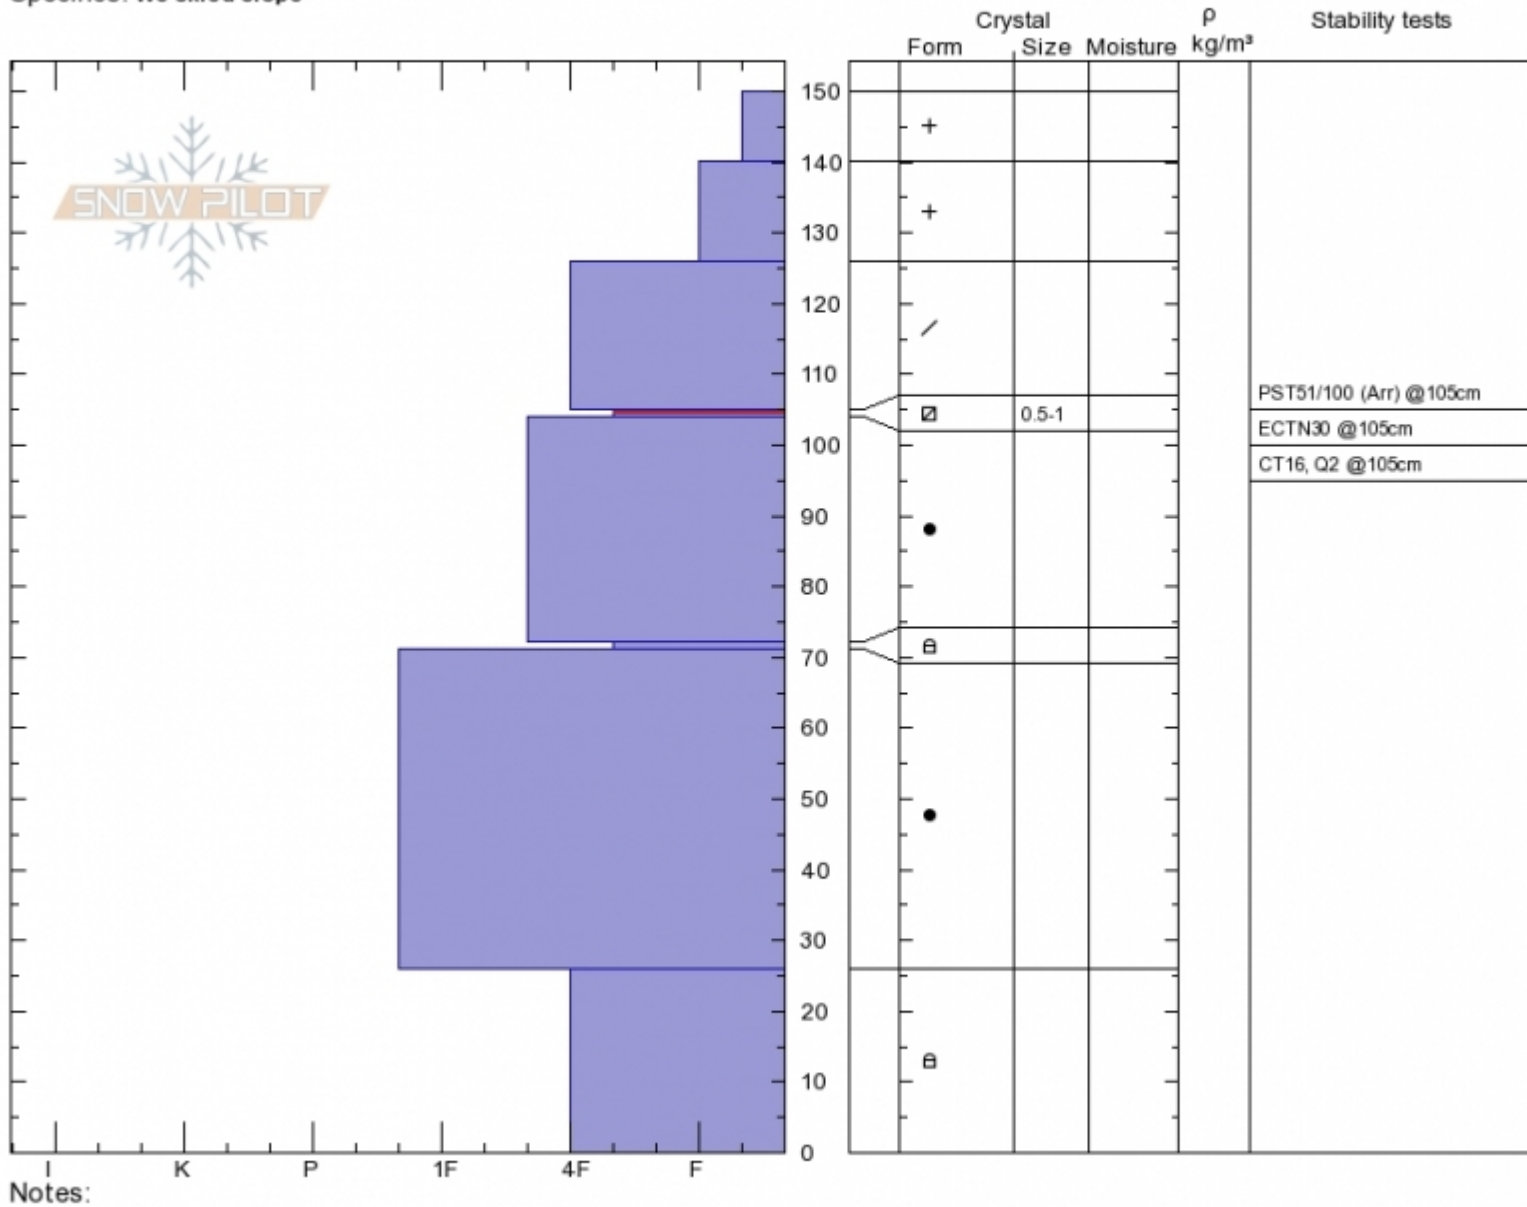

# Trapper NE Profile

**Trapper NE**  
**Lionhead Range**  
**MT**  
 Elevation: **9000 ft**  
 Aspect: **70°**  
 Specifics: **We skied slope**

**Eric Knoff**  
**Fri Feb 23 13:00 2018**  
 Co-ord: **44.83589N, -111.34523W**  
 Slope Angle: **30°**  
 Wind Loading: **no**

Stability: **Good**  
 Air Temperature: **-20°C**  
 Sky Cover: **CLR**  
 Precipitation: **NO**  
 Wind: **Calm**

**HS150**  
 Stability Test Notes

Layer No  
**104-105:**

Advisory Region  
 Lionhead Range  
 Lionhead Range, 2018-02-24