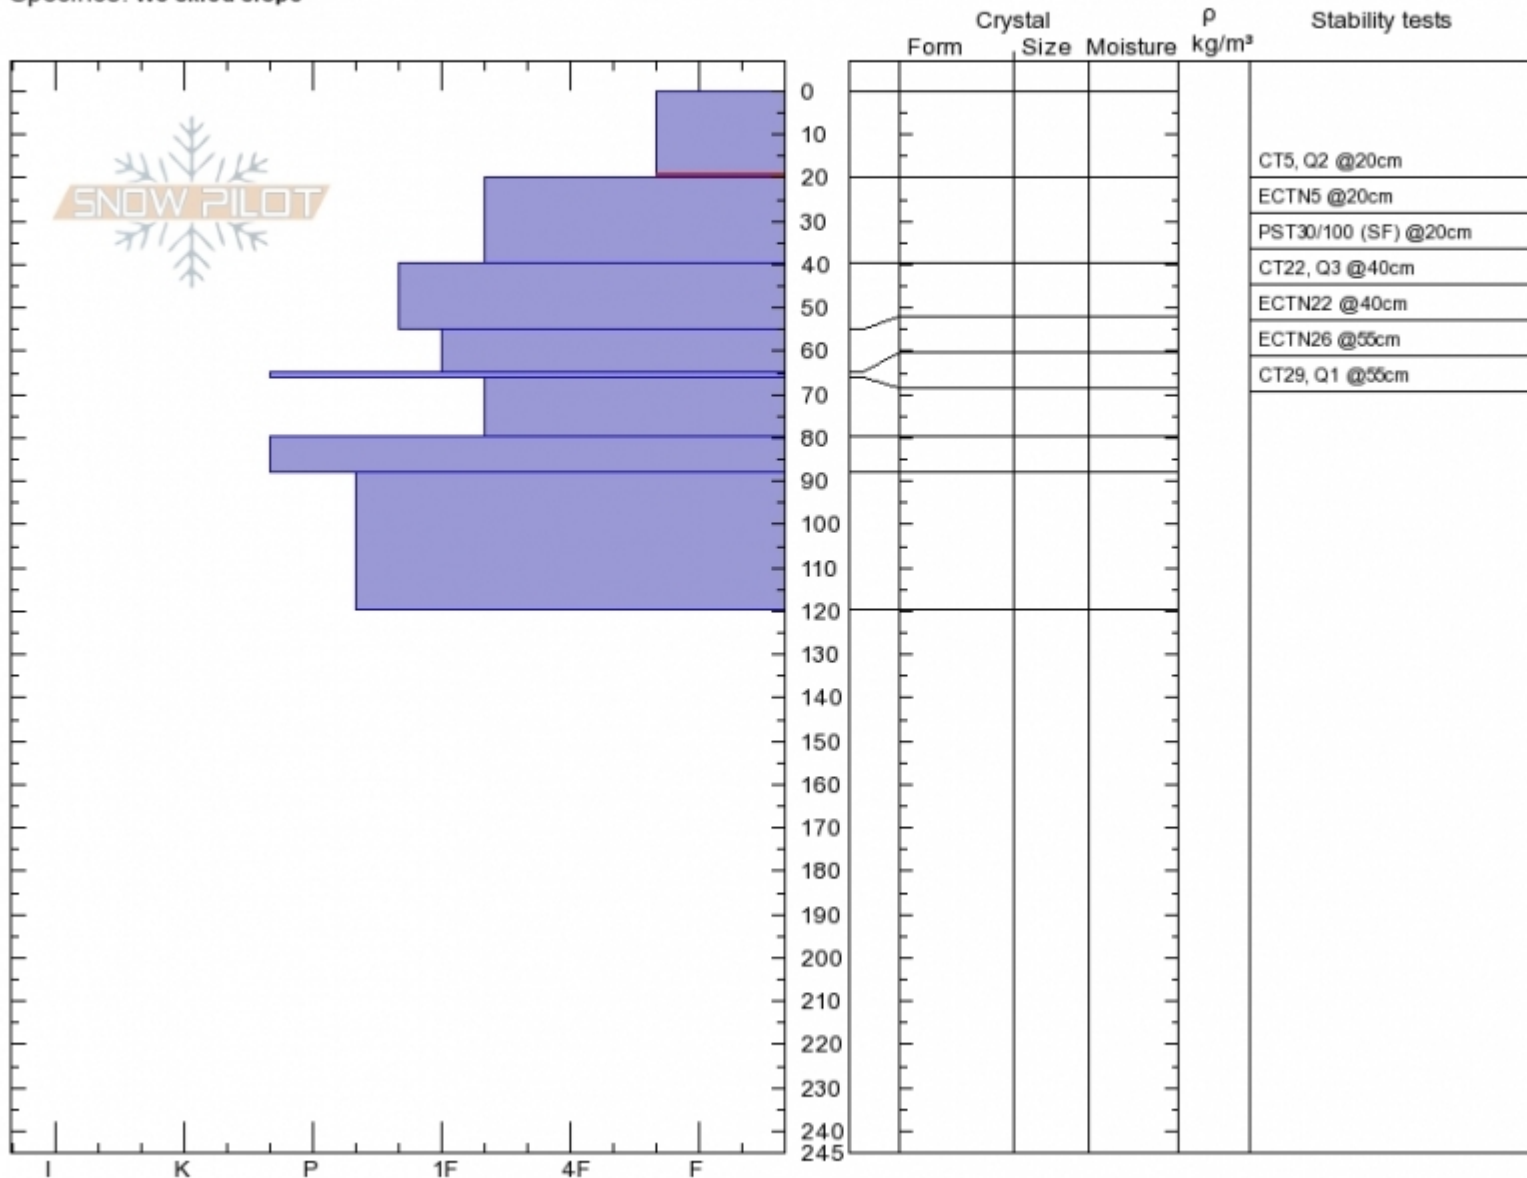

McAtee Basin Snowpit Profile

McAtee Basin
Madison Range-N
MT
 Elevation: **9754 ft**
 Aspect: **10°**
 Specifics: **We skied slope**

Doug Chabot-Admin
Tue Mar 6 11:00 2018
 Co-ord: **45.18464N, -111.44088W**
 Slope Angle: **30°**
 Wind Loading: **previous**

Stability: **Good**
 Air Temperature: **-11°C**
 Sky Cover: **CLR**
 Precipitation: **NO**
 Wind: **Calm**

HS245
 Stability Test Notes

Layer No
20-0: Prob

Notes: Dug w/ Conrad.

Advisory Region
 Northern Madison
 Northern Madison, 2018-03-07