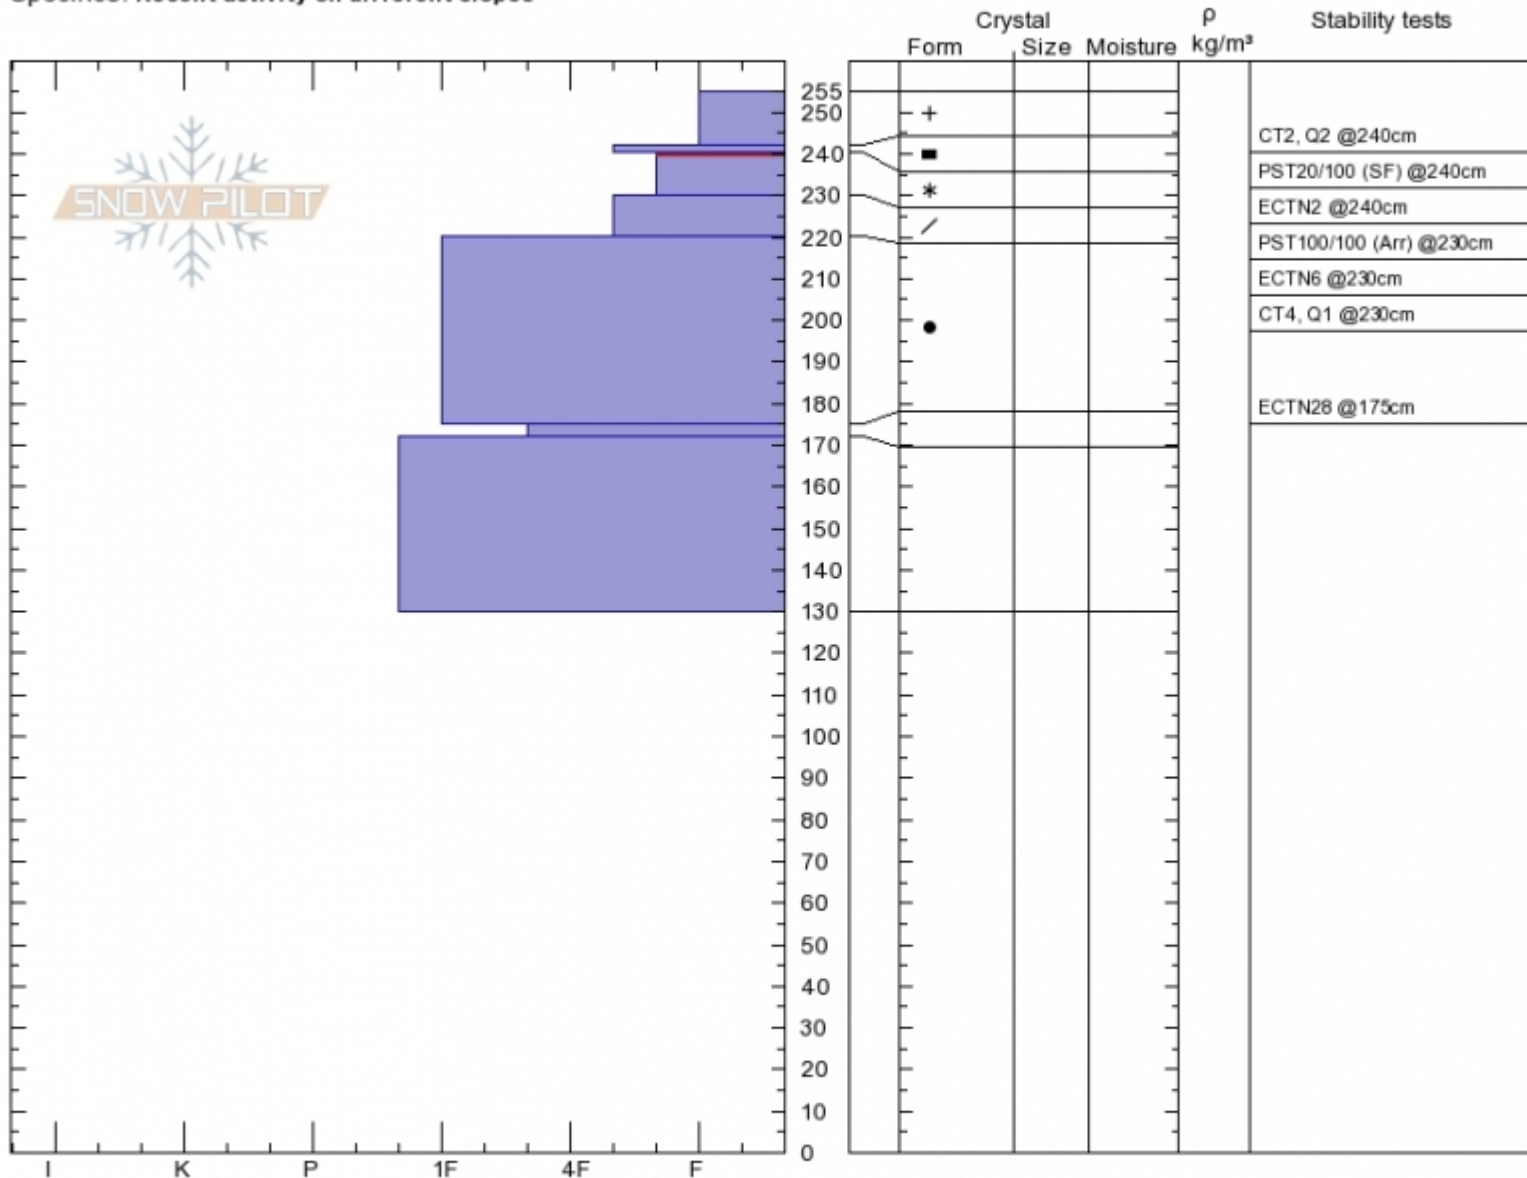

# Buck/Muddy Creek Profile - 23 Mar

**BuckRidge/MuddyCrk**  
**Madison Range-N**  
**MT**  
 Elevation: **9257 ft**  
 Aspect: **15°**  
 Specifics: **Recent activity on different slopes**

**Alex Marienthal**  
**Fri Mar 23 11:20 2018**  
 Co-ord: **45.19028N, -111.46708W**  
 Slope Angle: **27°**  
 Wind Loading: **no**

Stability: **Good**  
 Air Temperature: **-3°C**  
 Sky Cover: **CLR**  
 Precipitation: **NO**  
 Wind: **SW Moderate**

**HS255**  
 Stability Test Notes

Layer No

230-240: P

Notes:

Advisory Region  
 Northern Madison  
 Northern Madison, 2018-03-29