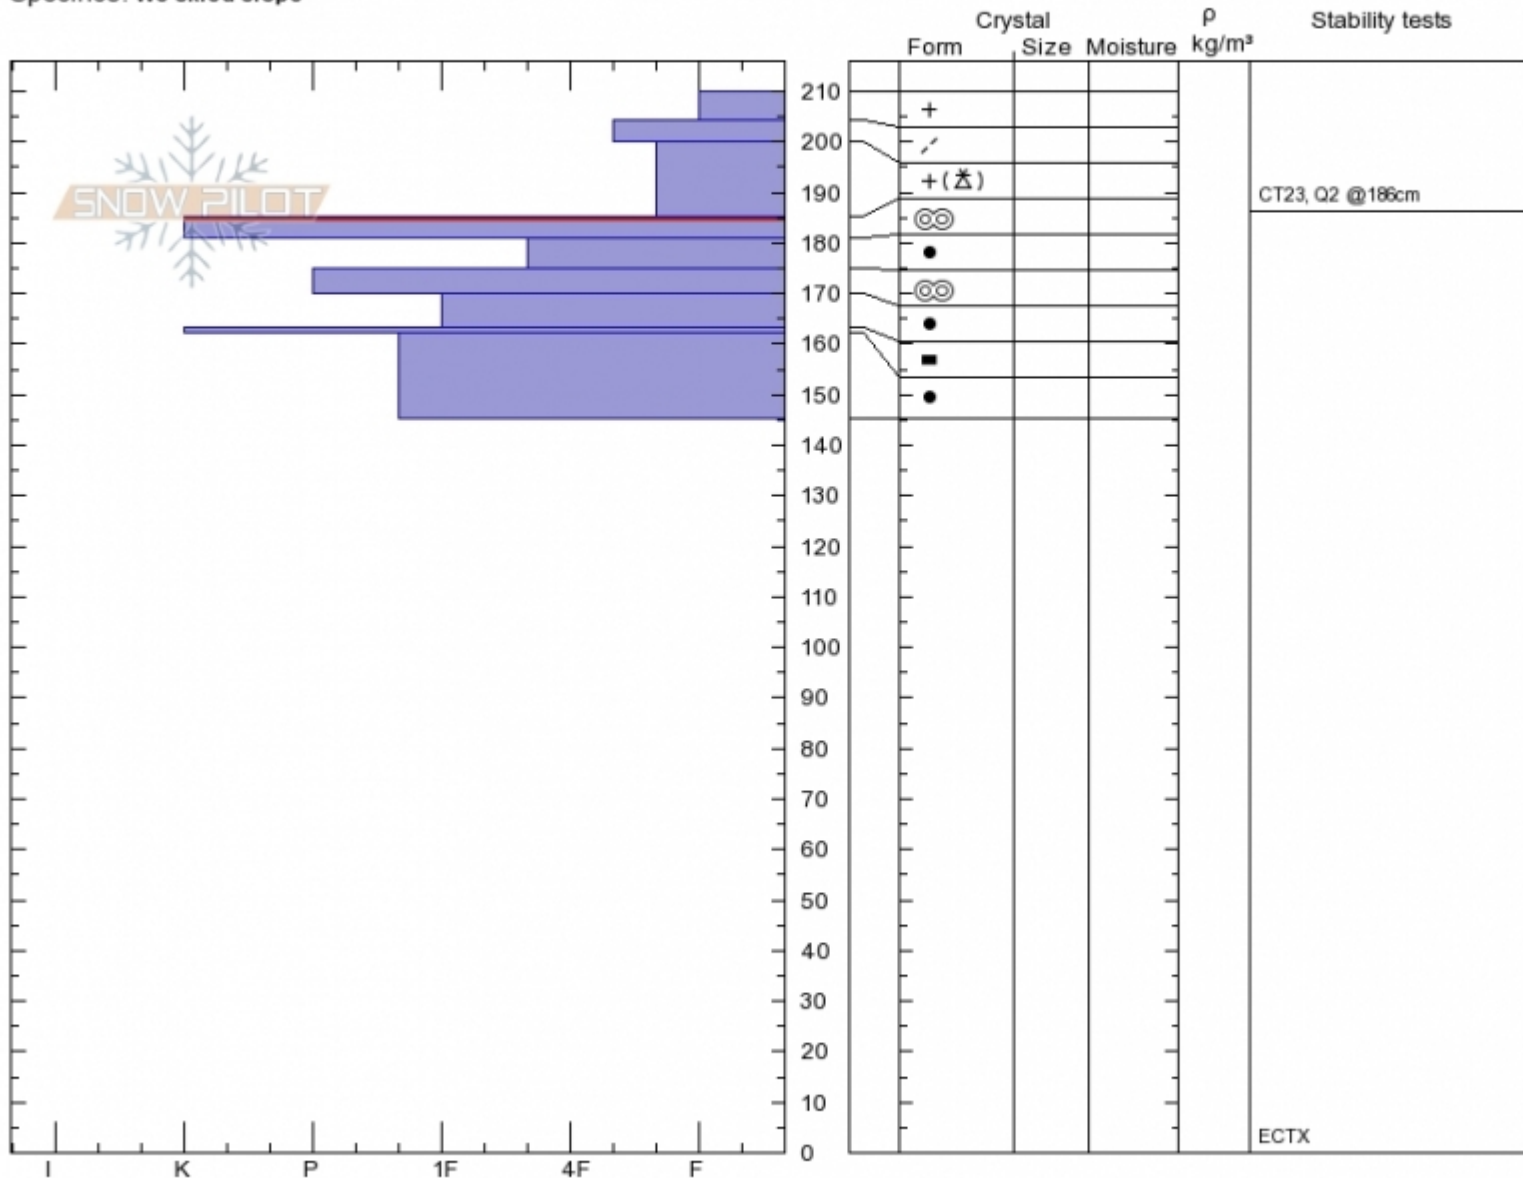

Bridger W, Profile

Bridger West, Bostwick Eric Knoff
Bridger Range Thu Mar 29 13:10 2018
MT Co-ord: 45.79434N, -110.94545W
 Elevation: 7900 ft Slope Angle: 31°
 Aspect: 300° Wind Loading: no
 Specifics: We skied slope

Stability: **Very Good** HS210 Layer No
 Air Temperature: -5°C Stability Test Notes 181-185: F
 Sky Cover: **SCT**
 Precipitation: **NO**
 Wind: **SW Light Breeze**

Notes: Deep and stable snowpack for the west side of the Bridgers.