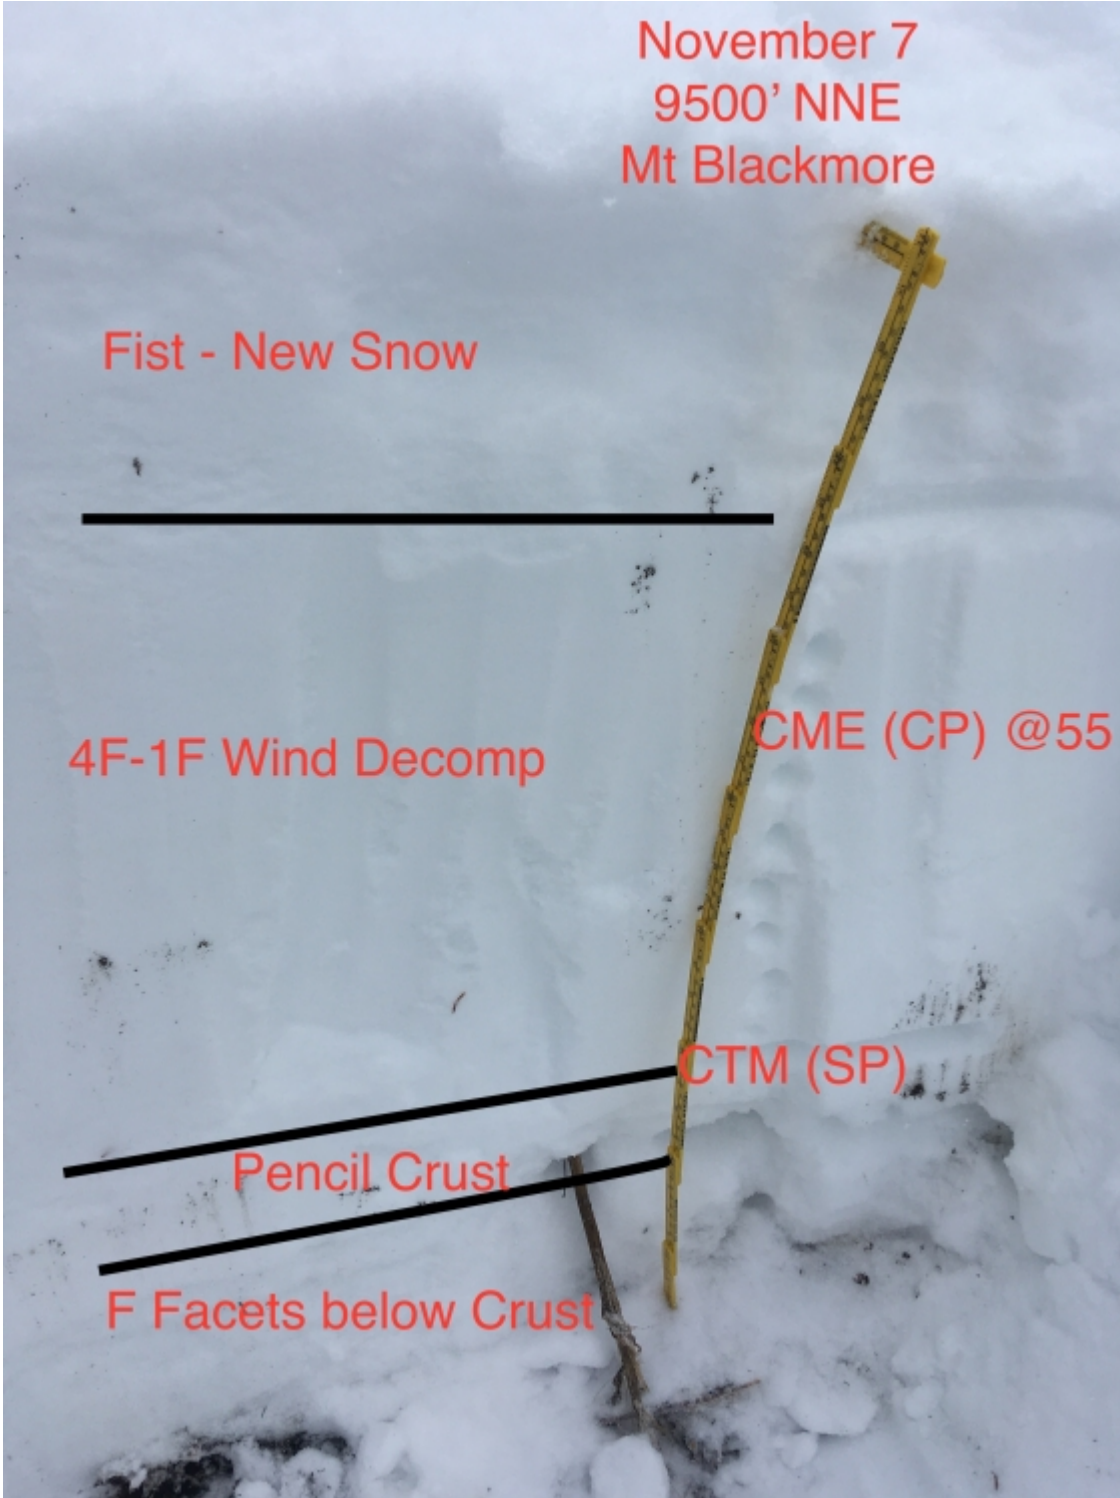

Blackmore snowpack

From Zack Keskinen:

Mt Blackmore 11/07

HN24 - 20cm

S1 - 8/8 - W (Light)

Noted multiple small crowns (15-20cms) on NE steep rocky terrain. Pit seemed reasonably consistent with a couple hand pits across the day in the "above treeline" zone.

Advisory Region

Northern Gallatin

Longitude

-111.00W

Latitude

45.44N

Avalanche Details: [Multiple crowns up Hyalite](#)

Northern Gallatin, 2018-11-09