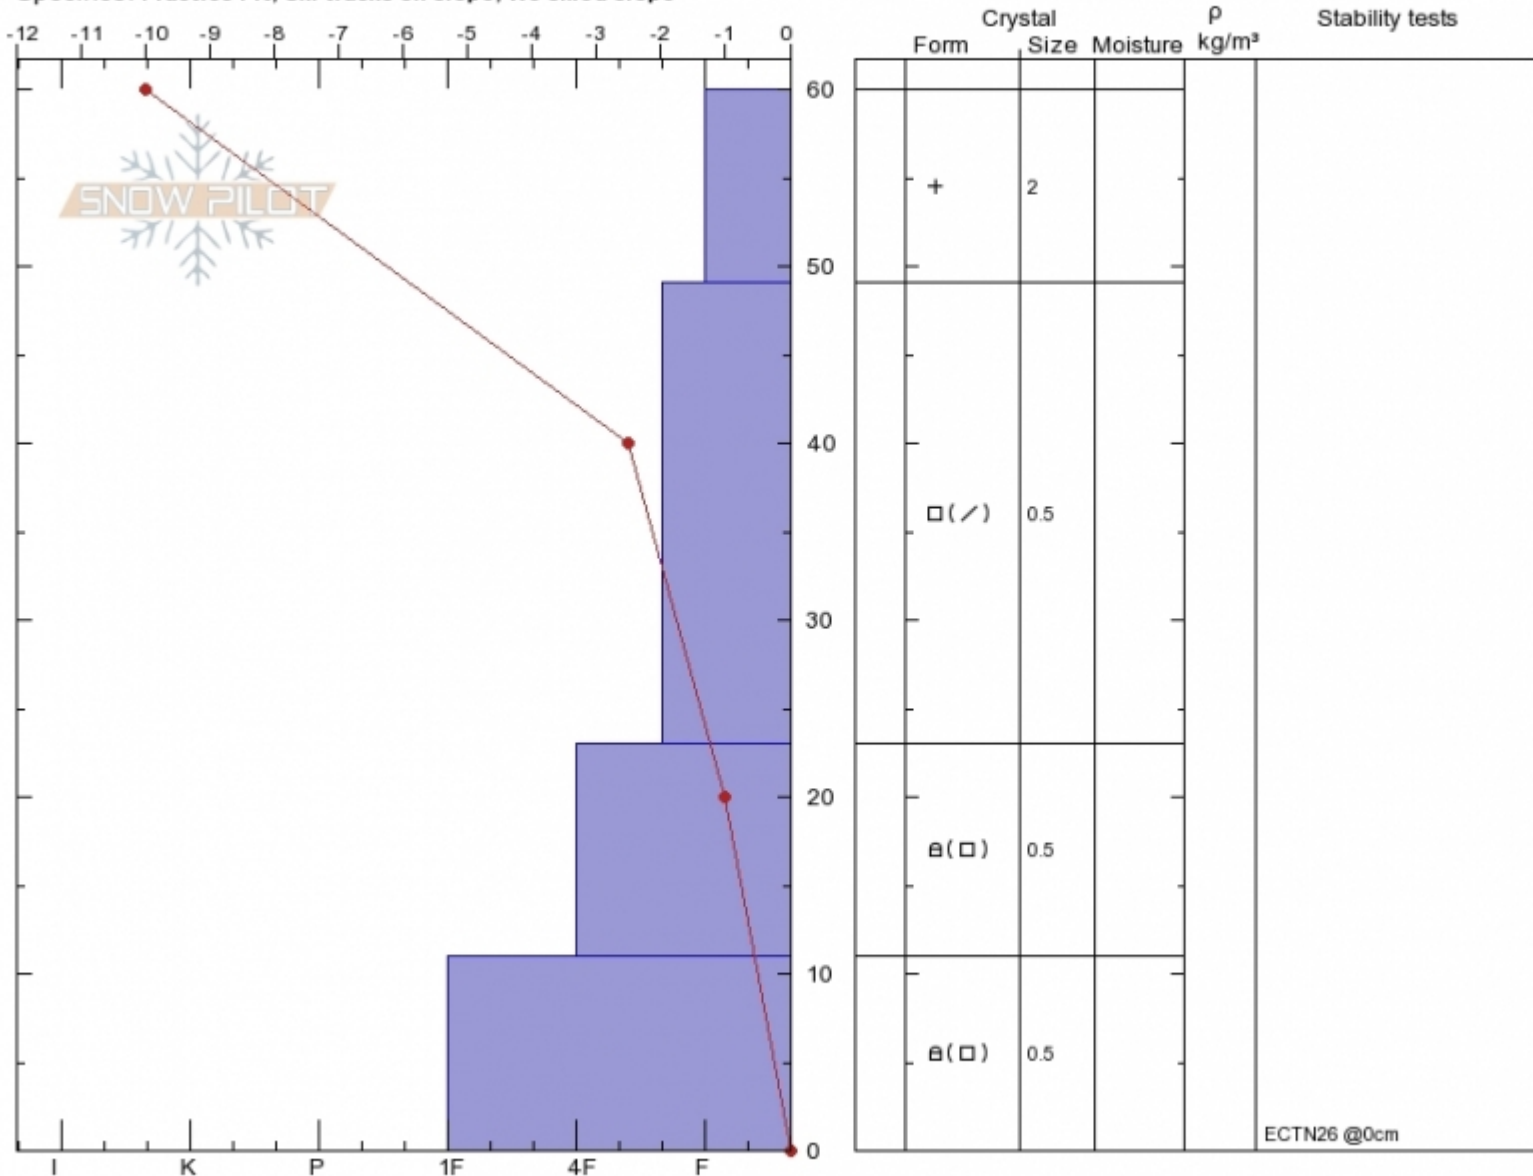

Tyler's Slope Snowpit Profile

Tyler's Slope
Madison Range-N
MT

Elevation: 9000 ft
Aspect: 240°

Specifics: Practice Pit; Ski tracks on slope; We skied slope

Doug Chabot-Admin
Mon Nov 12 11:30 2018
Co-ord: 45.32017N, -111.38308W
Slope Angle: 35°
Wind Loading: no

Stability:
Air Temperature: -10°C
Sky Cover: CLR
Precipitation: NO
Wind: SW Light Breeze

HS60
Stability Test Notes

Layer No

Notes: The snowpack is beginning to facet.

Advisory Region
Northern Madison
Northern Madison, 2018-11-14