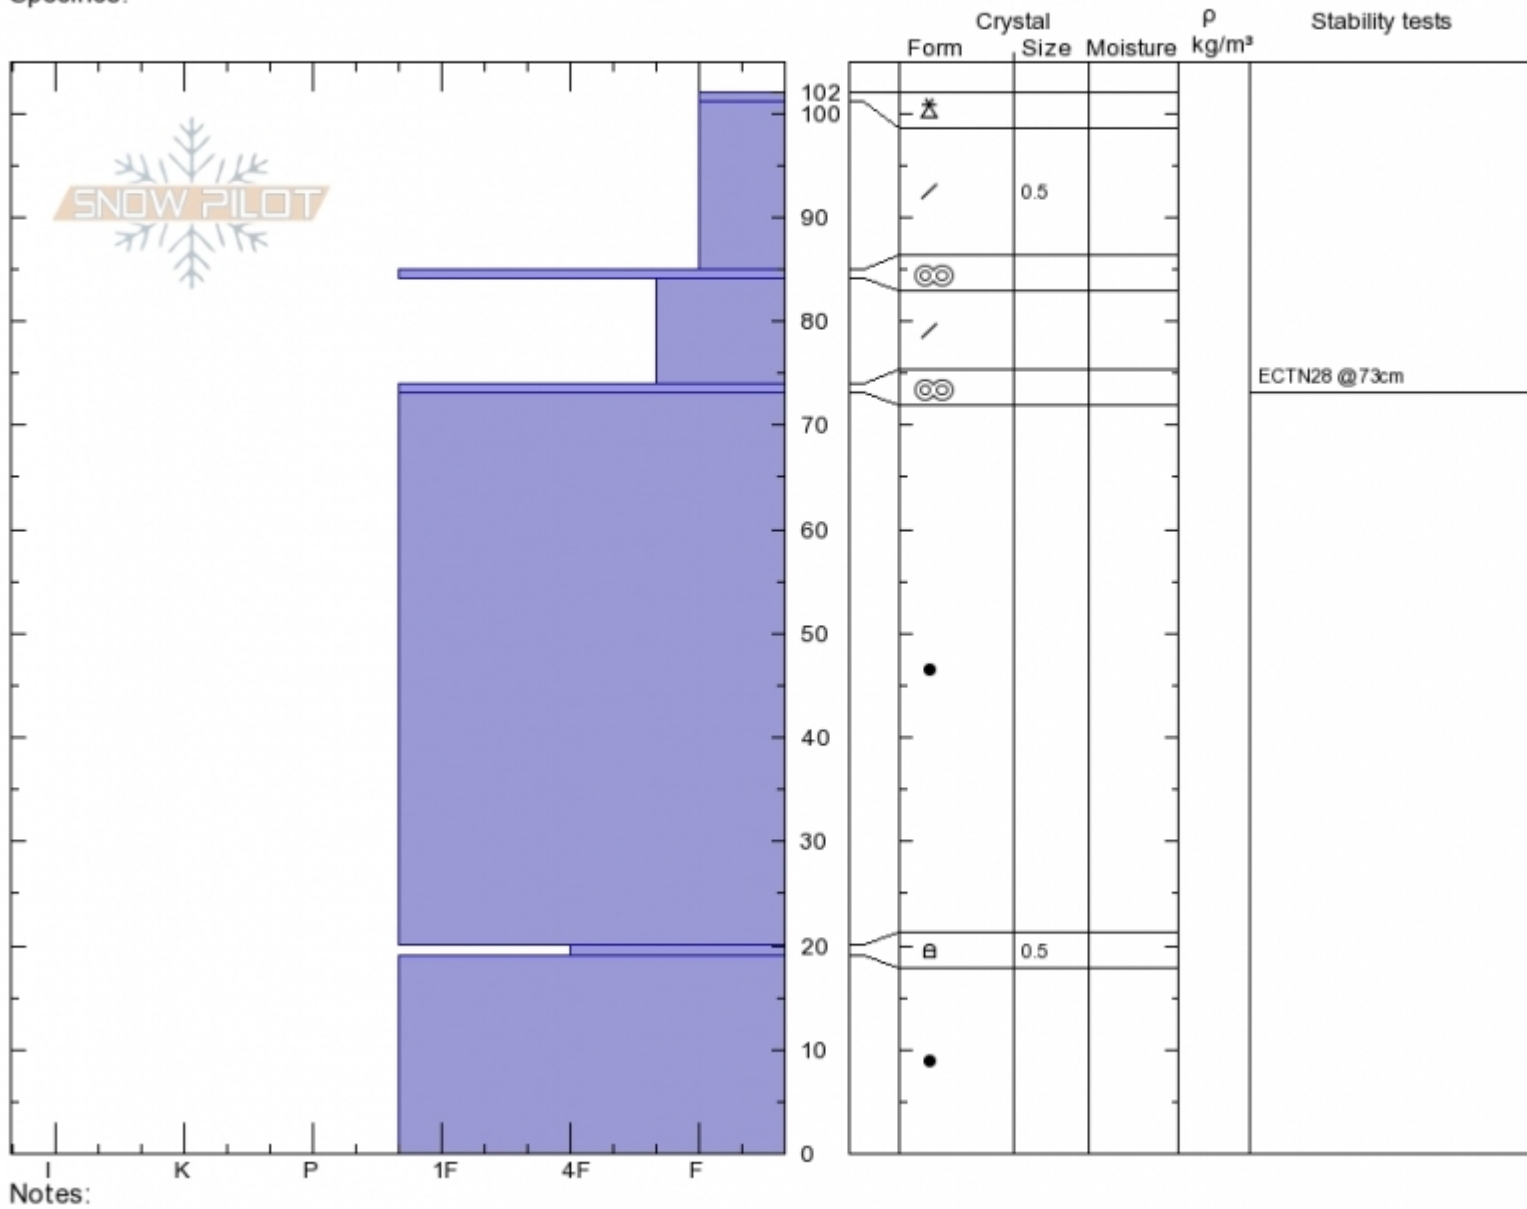

# Above Bradley's Meadow Profile

**Above Bradley's  
Bridger Range  
MT**  
Elevation: **7840 ft**  
Aspect: **118°**  
Specifics:

**Andrew Schauer**  
Fri Nov 23 16:20 2018  
Co-ord: **45.82893N, -110.92925W**  
Slope Angle: **26°**  
Wind Loading:

Stability:  
Air Temperature: **-4°C**  
Sky Cover: **BKN**  
Precipitation: **NO**  
Wind: **Calm**

**HS102 PS10**  
Stability Test Notes

Layer No  
**84-85: Pr**

Longitude  
-110.93W

Latitude

45.83N

No Region, 2018-11-23