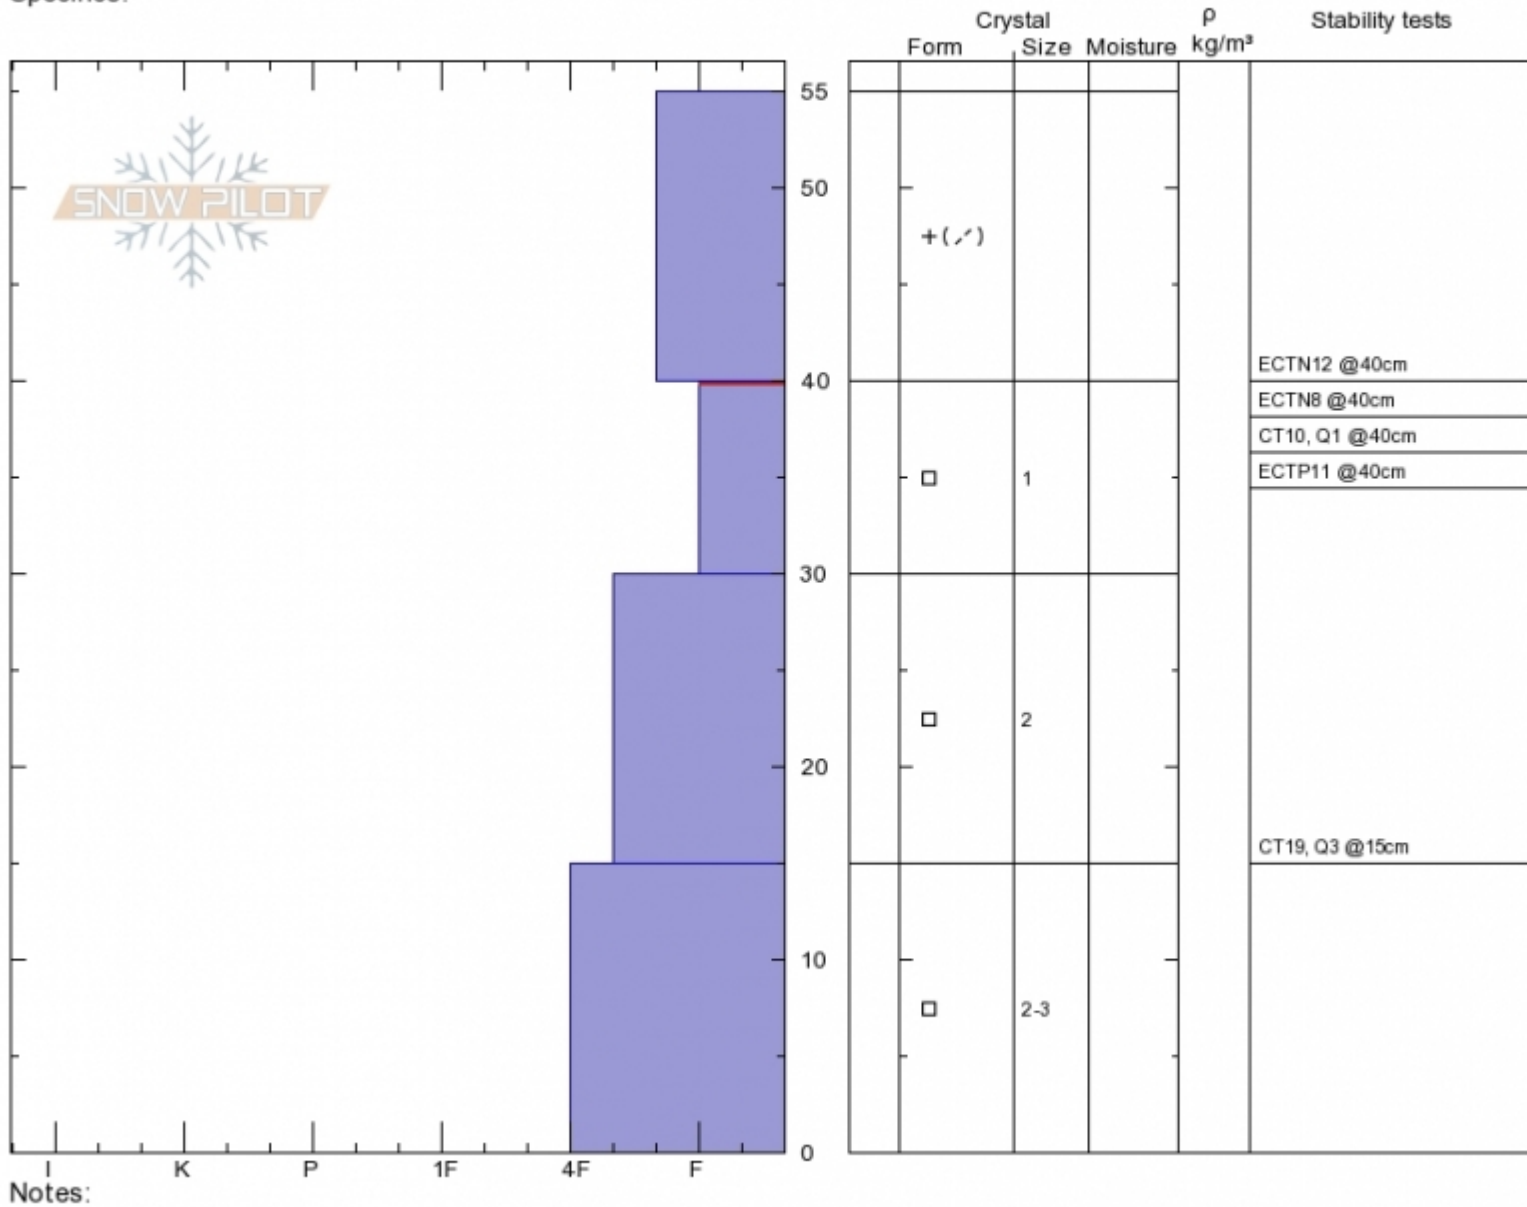

Lionhead Ridge Profile

Lionhead Ridge
Lionhead Range
MT
 Elevation: **8000 ft**
 Aspect: **60°**
 Specifics:

Alex Marienthal
Mon Nov 26 11:30 2018
 Co-ord: **44.70257N, -111.29597W**
 Slope Angle: **30°**
 Wind Loading:

Stability: **Poor**
 Air Temperature:
 Sky Cover:
 Precipitation:
 Wind:

HS55
 Stability Test Notes

Layer No
30-40: Pr

Advisory Region
 Lionhead Range
 Lionhead Range, 2018-11-28