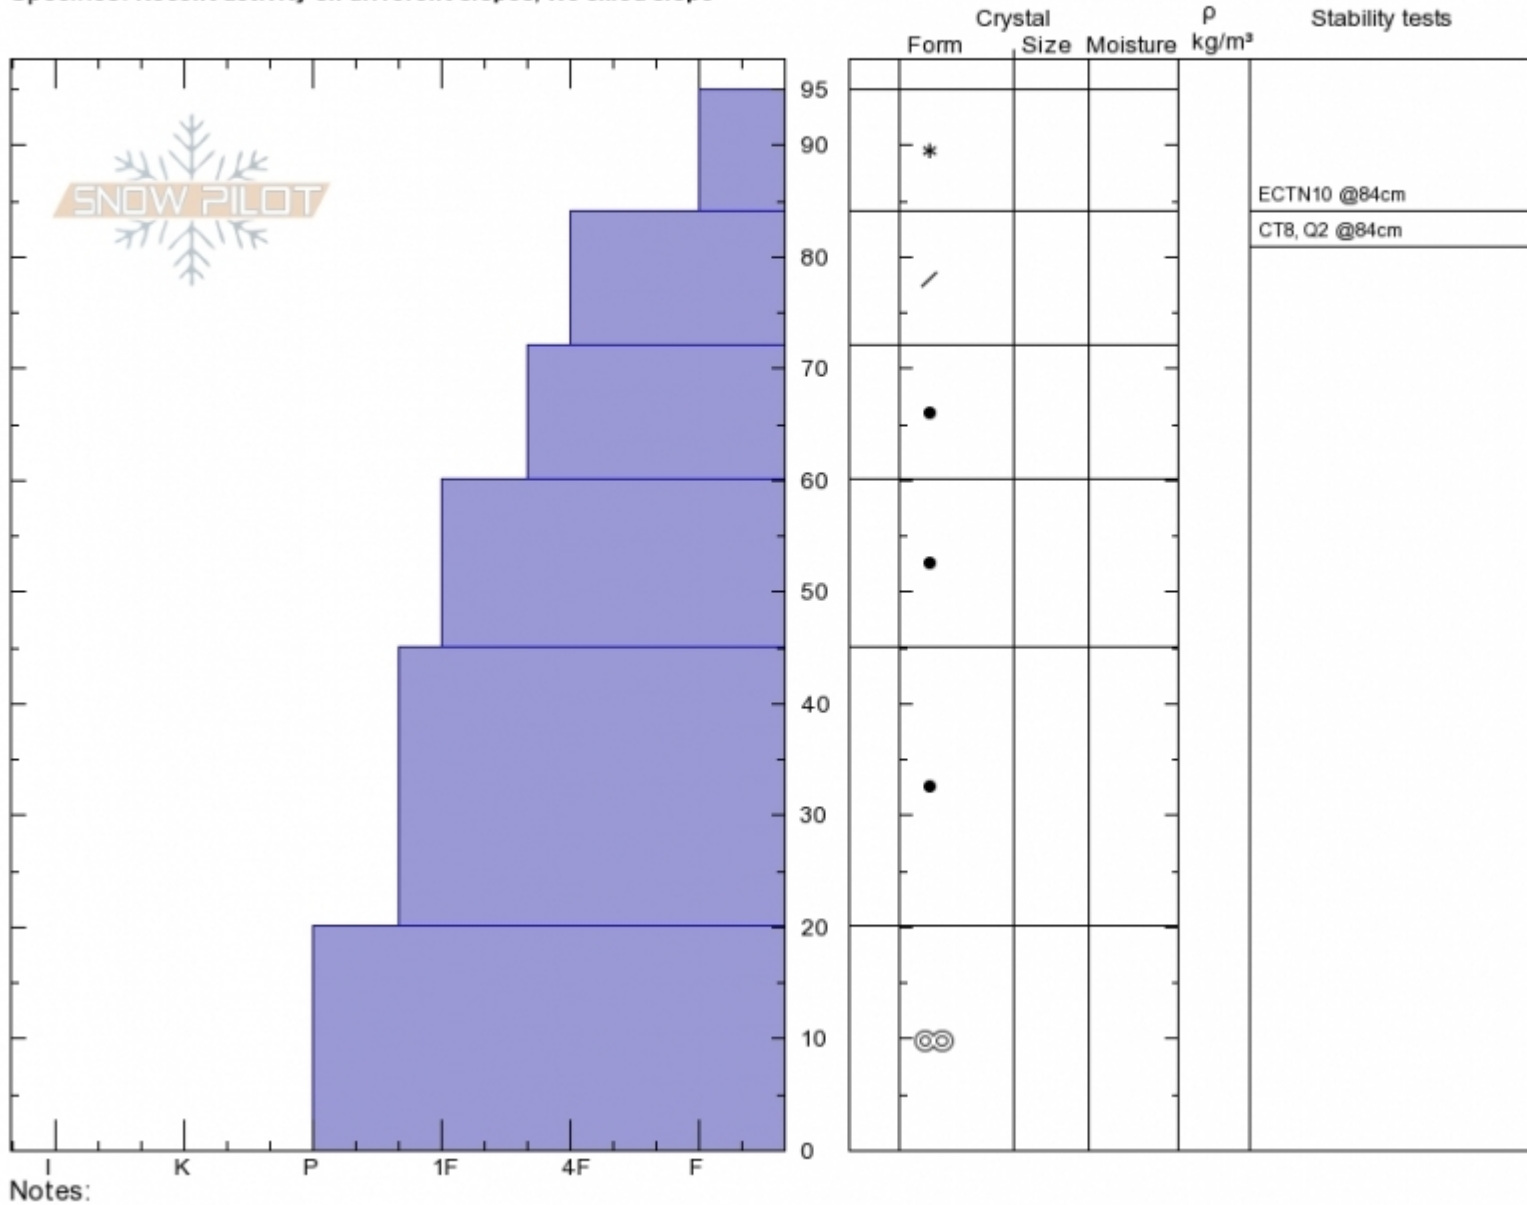

Bostwick Profile

Bostwick Canyon
Bridger Range
MT

Elevation: **7990 ft**
Aspect: **290°**

Specifics: **Recent activity on different slopes; We skied slope**

Alex Marienthal
Sat Dec 1 11:45 2018
Co-ord: **45.79311N, -110.94444W**
Slope Angle: **28°**
Wind Loading:

Stability: **Good**
Air Temperature:
Sky Cover: **BKN**
Precipitation: **NO**
Wind: **Light Breeze**

HS95
Stability Test Notes

Layer No

Advisory Region
Bridger Range
Bridger Range, 2018-12-03