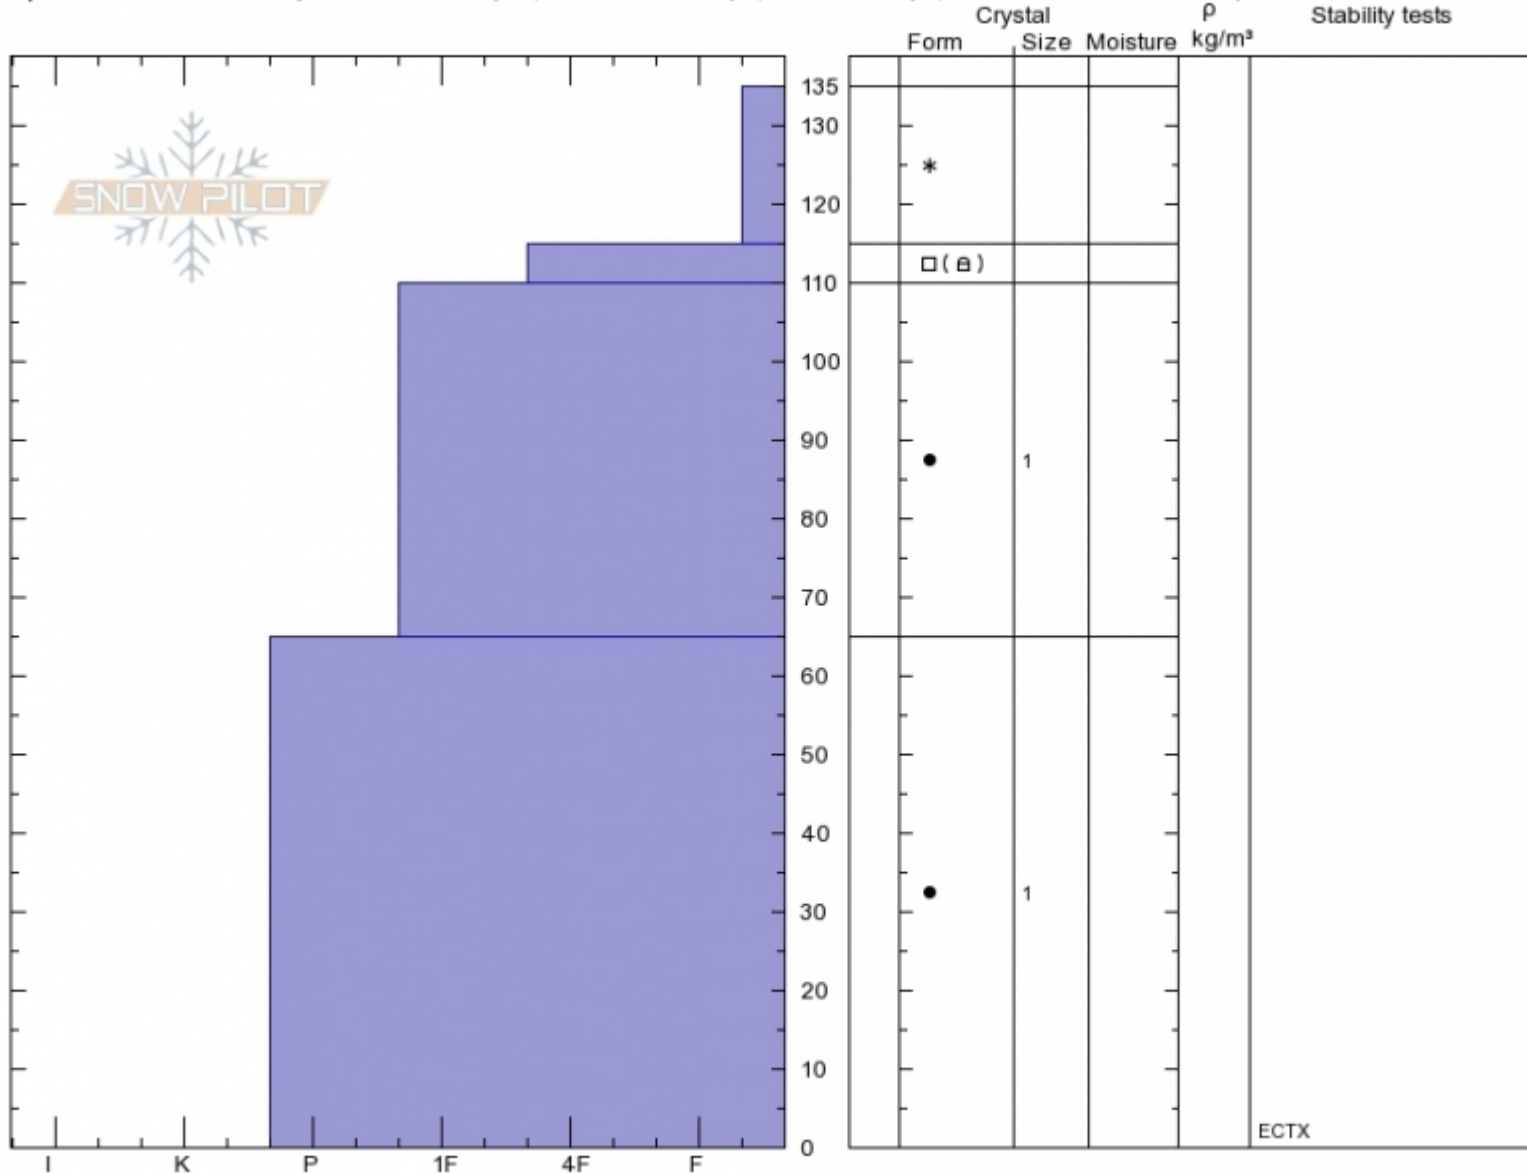

Throne Profile - 2 Dec

The Throne
Bridger Range
MT
 Elevation: **8150 ft**
 Aspect: **90°**

Alex Marienthal
Sun Dec 2 11:15 2018
 Co-ord: **45.88400N, -110.95015W**
 Slope Angle: **35°**
 Wind Loading:

Stability:
 Air Temperature:
 Sky Cover: **CLR**
 Precipitation: **NO**
 Wind: **Calm**

HS135
 Stability Test Notes

Layer No

Specifics: Recent activity on different slopes; Ski tracks on slope; We skied slope; Snowmobile tracks on slope

Notes: We dug a second pit on ENE aspect 8450' elev.: Similar structure to this pit, HS 160 and ECTN16, CT14 Q2 @ 135cm (same layer as