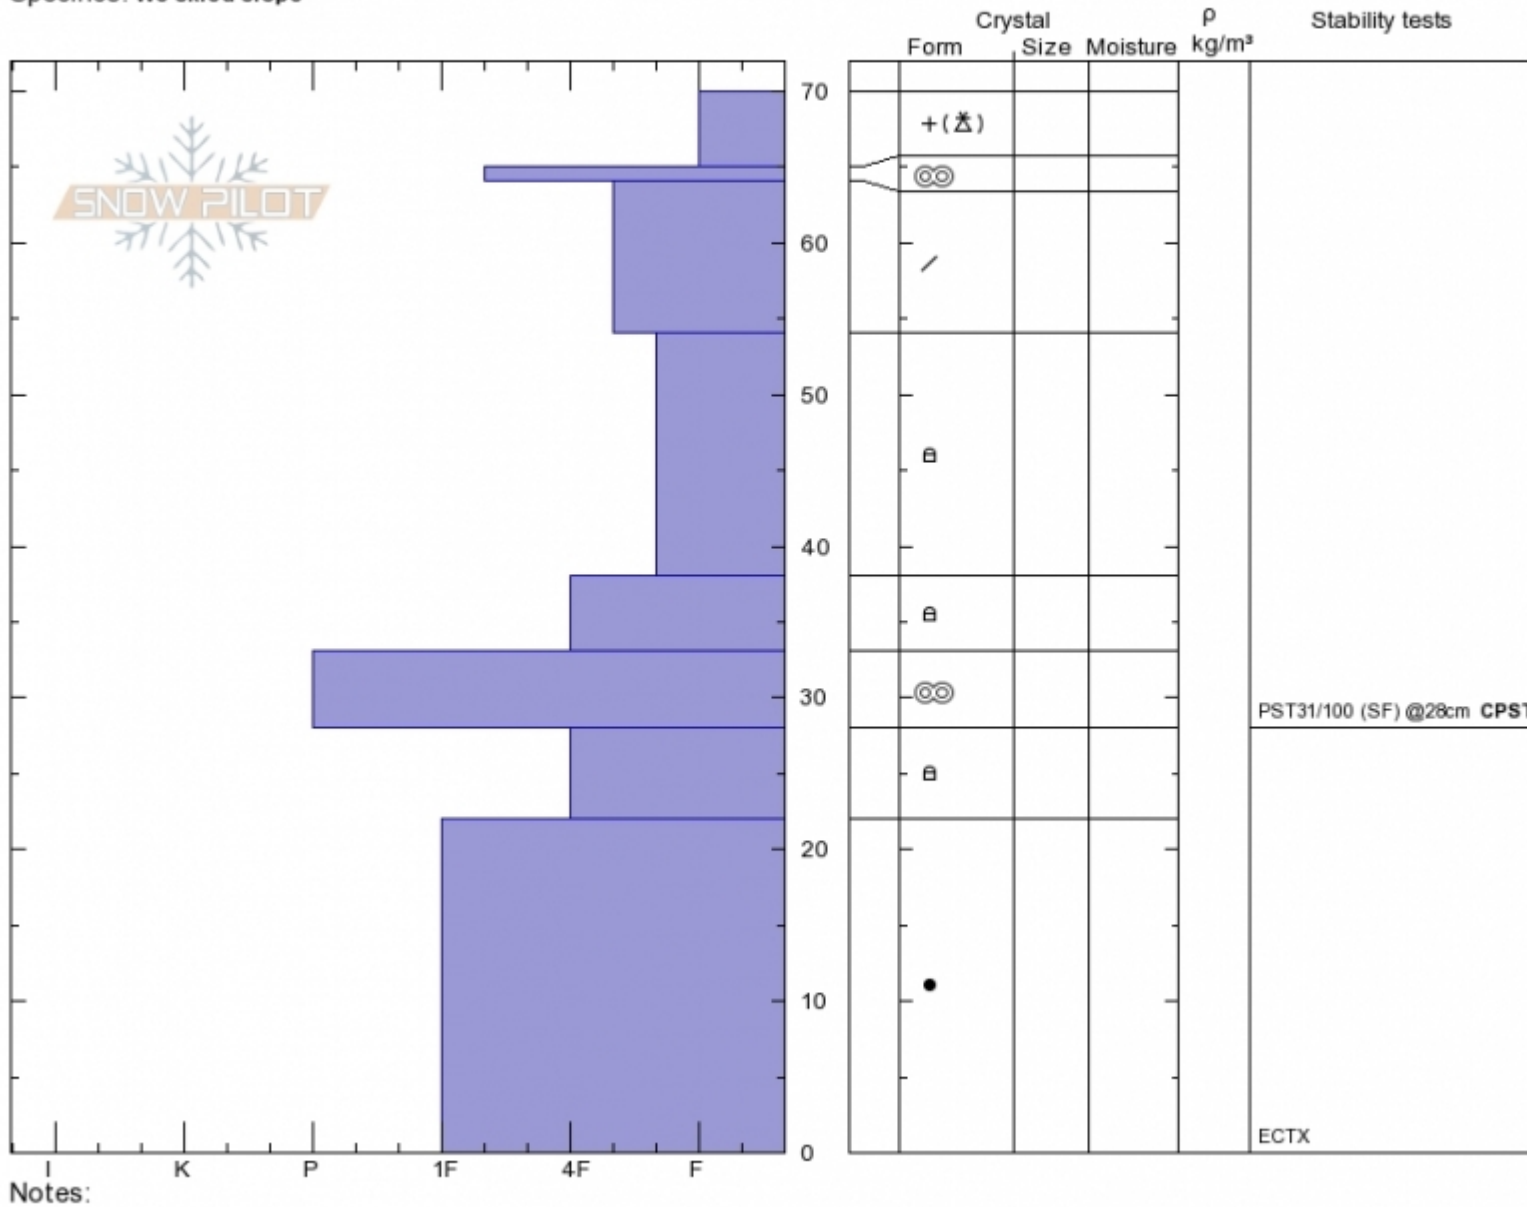

Texas Meadow Snowpit Profile

Texas Meadows
Bridger Range
MT
 Elevation: **7360 ft**
 Aspect: **170°**
 Specifics: **We skied slope**

Gabrielle Antonioli
Fri Dec 21 12:00 2018
 Co-ord: **45.83743N, -110.93429W**
 Slope Angle: **28°**
 Wind Loading:

Stability: **Good**
 Air Temperature:
 Sky Cover:
 Precipitation: **NO**
 Wind:

HS70 PS10
Stability Test Notes
28: CPST 36/100 END

Layer No
22-28: Pro

Advisory Region
 Bridger Range
 Bridger Range, 2018-12-21