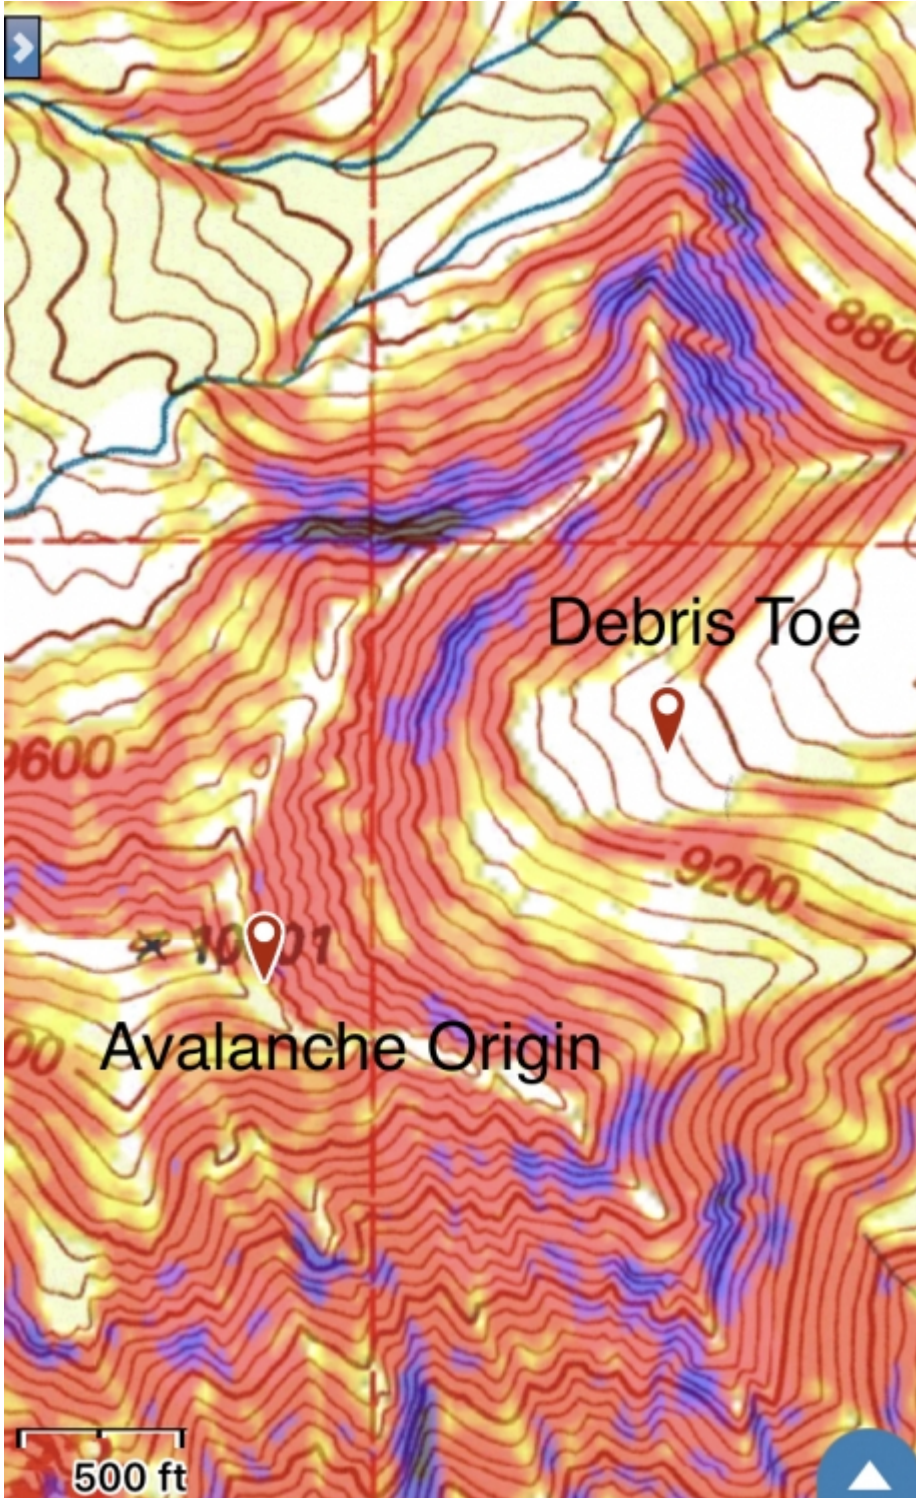

## Burnt Creek Avalanche Map

This map shows where a skier triggered a wind slab from the ridgetop near Emigrant Peak in Paradise Valley.

Photo: A. Whitmore

Advisory Region

Out of Advisory Area

**Avalanche Details:** [Skier triggered on Emigrant Peak](#)

Out of Advisory Area, 2018-12-25