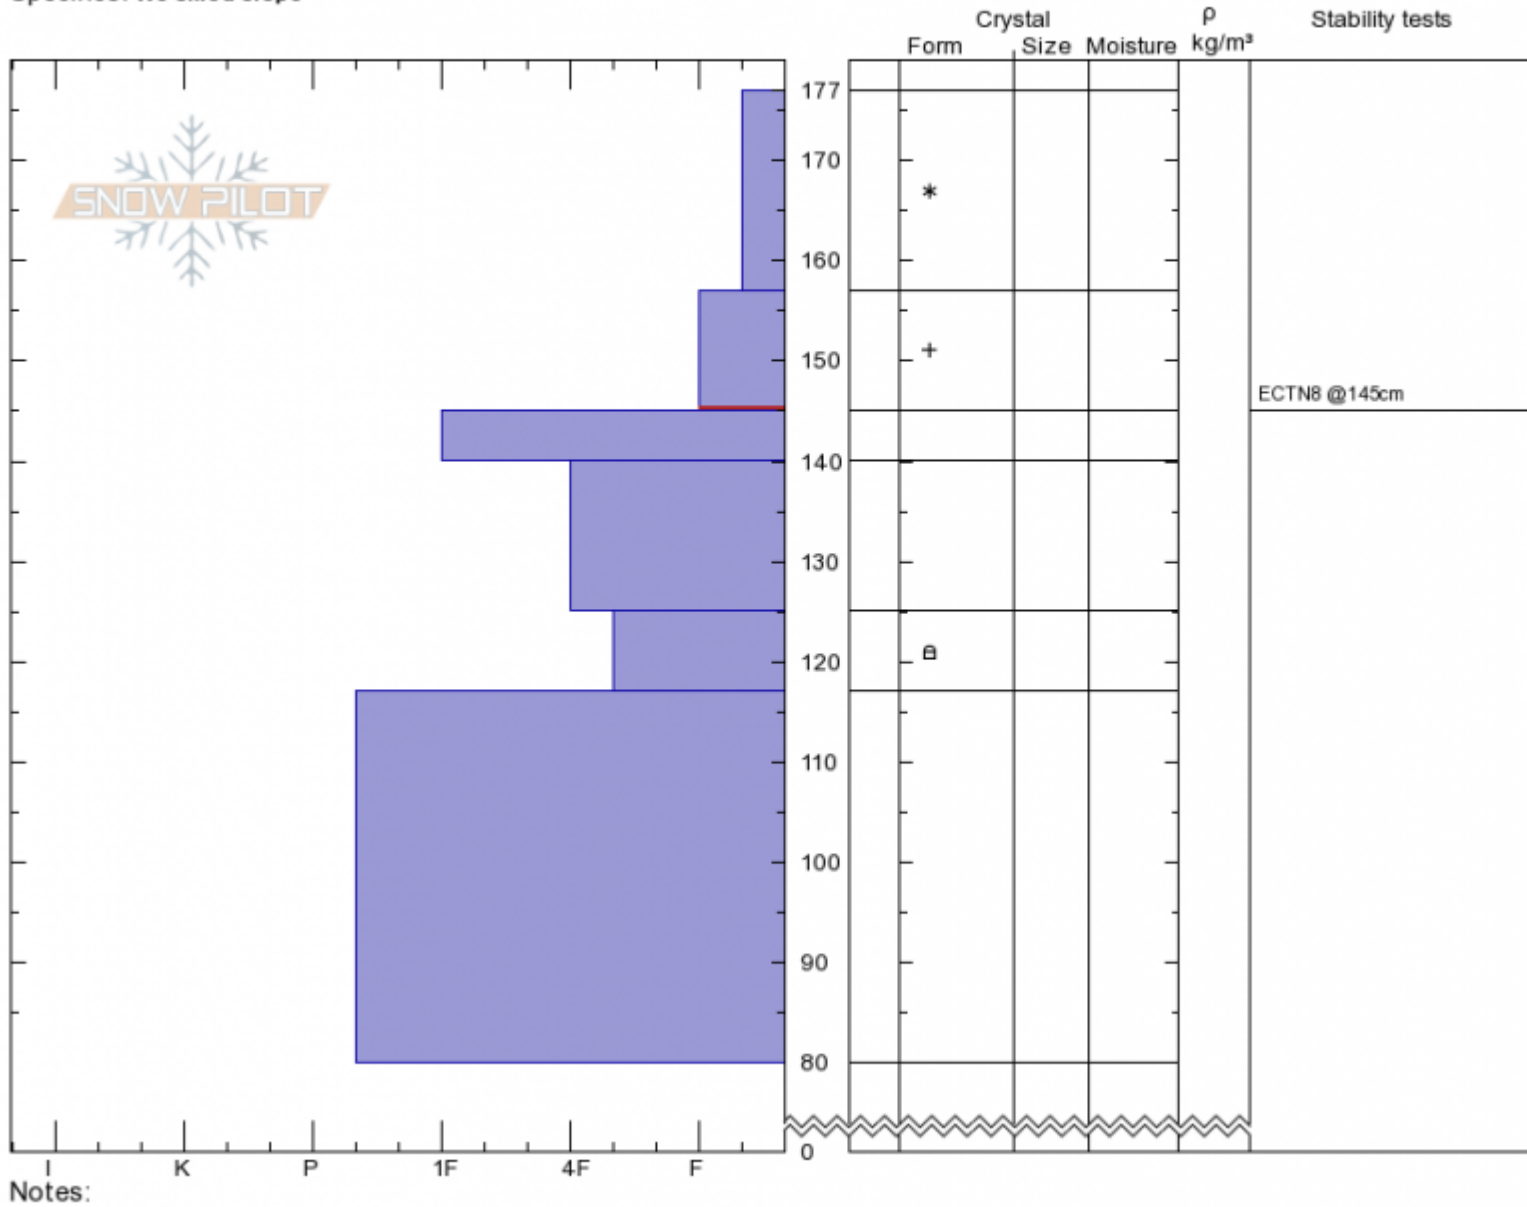

The Throne 8515 ft Profile

Throne
Bridger Range
MT
 Elevation: **8515 ft**
 Aspect: **65°**
 Specifics: **We skied slope**

Andrew Schauer
Thu Dec 27 13:30 2018
 Co-ord: **45.88175N, -110.95565W**
 Slope Angle: **34°**
 Wind Loading: **no**

Stability: **Good**
 Air Temperature: **-12°C**
 Sky Cover: **OVC**
 Precipitation: **S2**
 Wind: **Calm**

Layer No
145-157:

Advisory Region
 Bridger Range

Longitude

-110.96W

Latitude

45.88N

Bridger Range, 2018-12-27