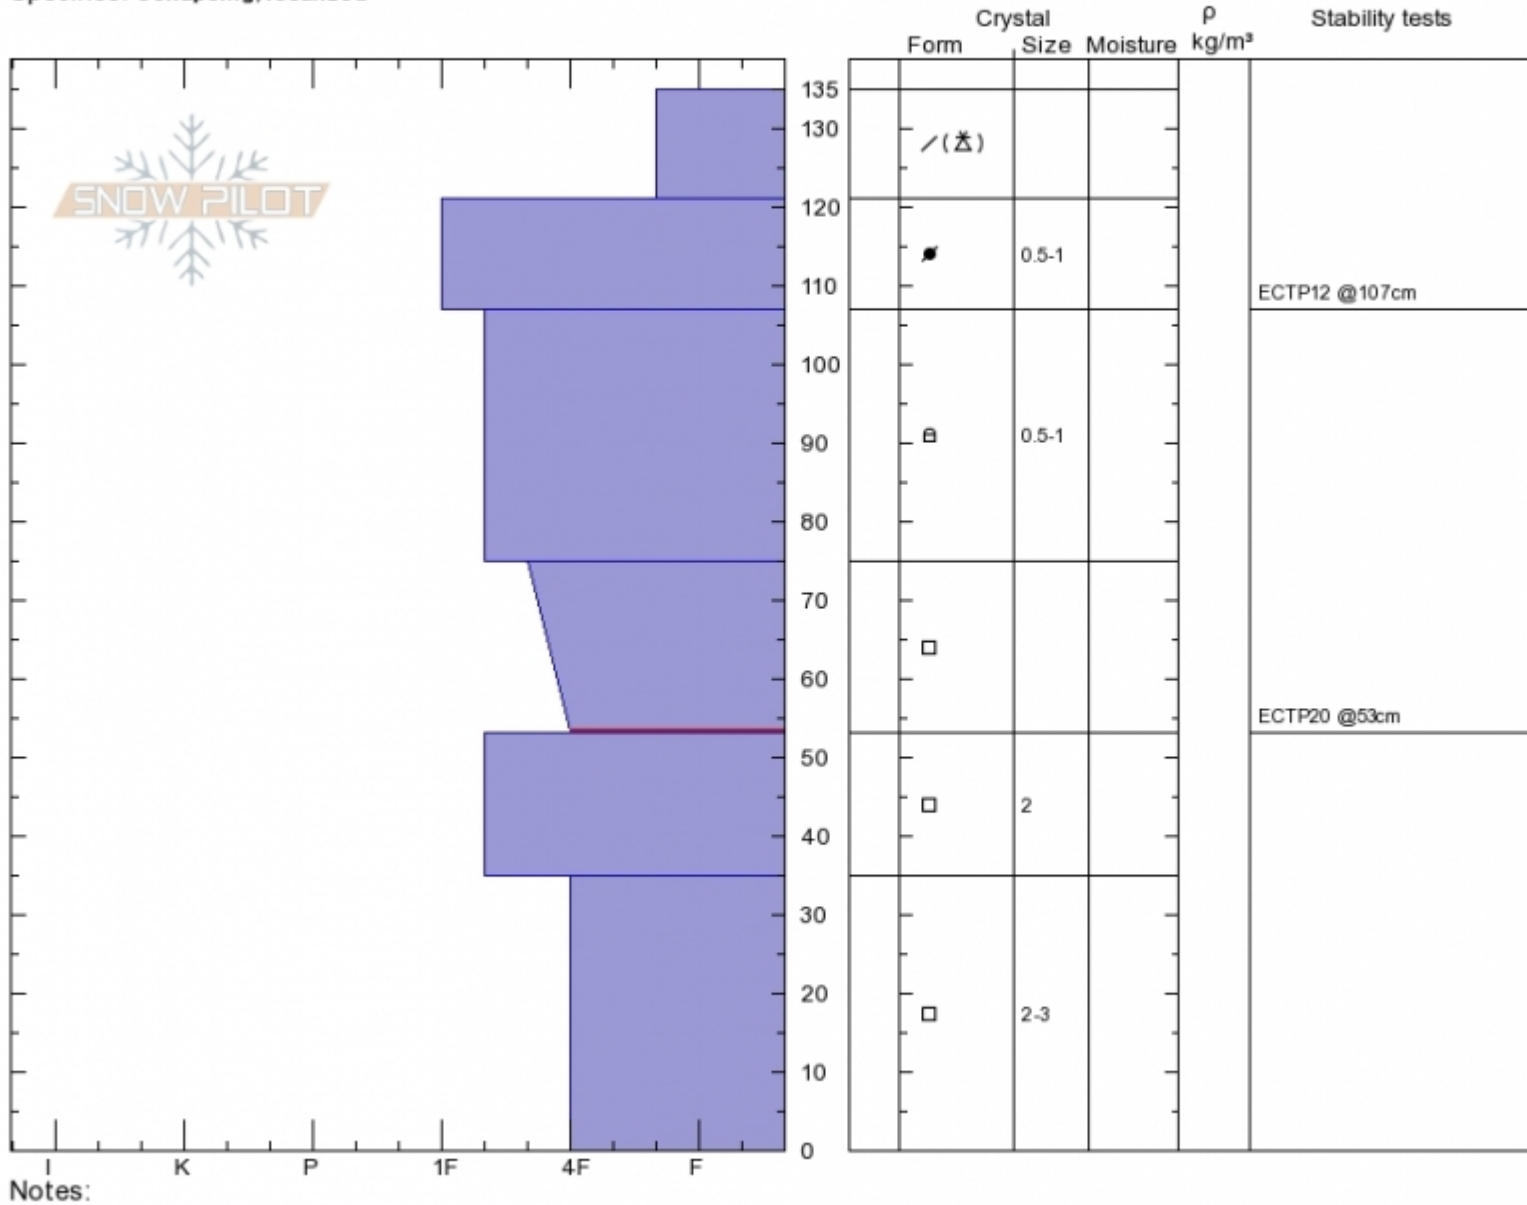

Lionhead Ridge - 6 Jan

Lionhead Ridge
Lionhead Range
MT

Elevation: 8650 ft
Aspect: 30°

Specifics: Collapsing, localized

Ian Hoyer
Sun Jan 6 11:30 2019
Co-ord: 44.70829N, -111.30733W
Slope Angle: 25°
Wind Loading: previous

Stability: Fair
Air Temperature:
Sky Cover: OVC
Precipitation: S1
Wind: Light Breeze

HS135
Stability Test Notes

Layer No
53-75: Pro

Advisory Region
Lionhead Range
Lionhead Range, 2019-01-06