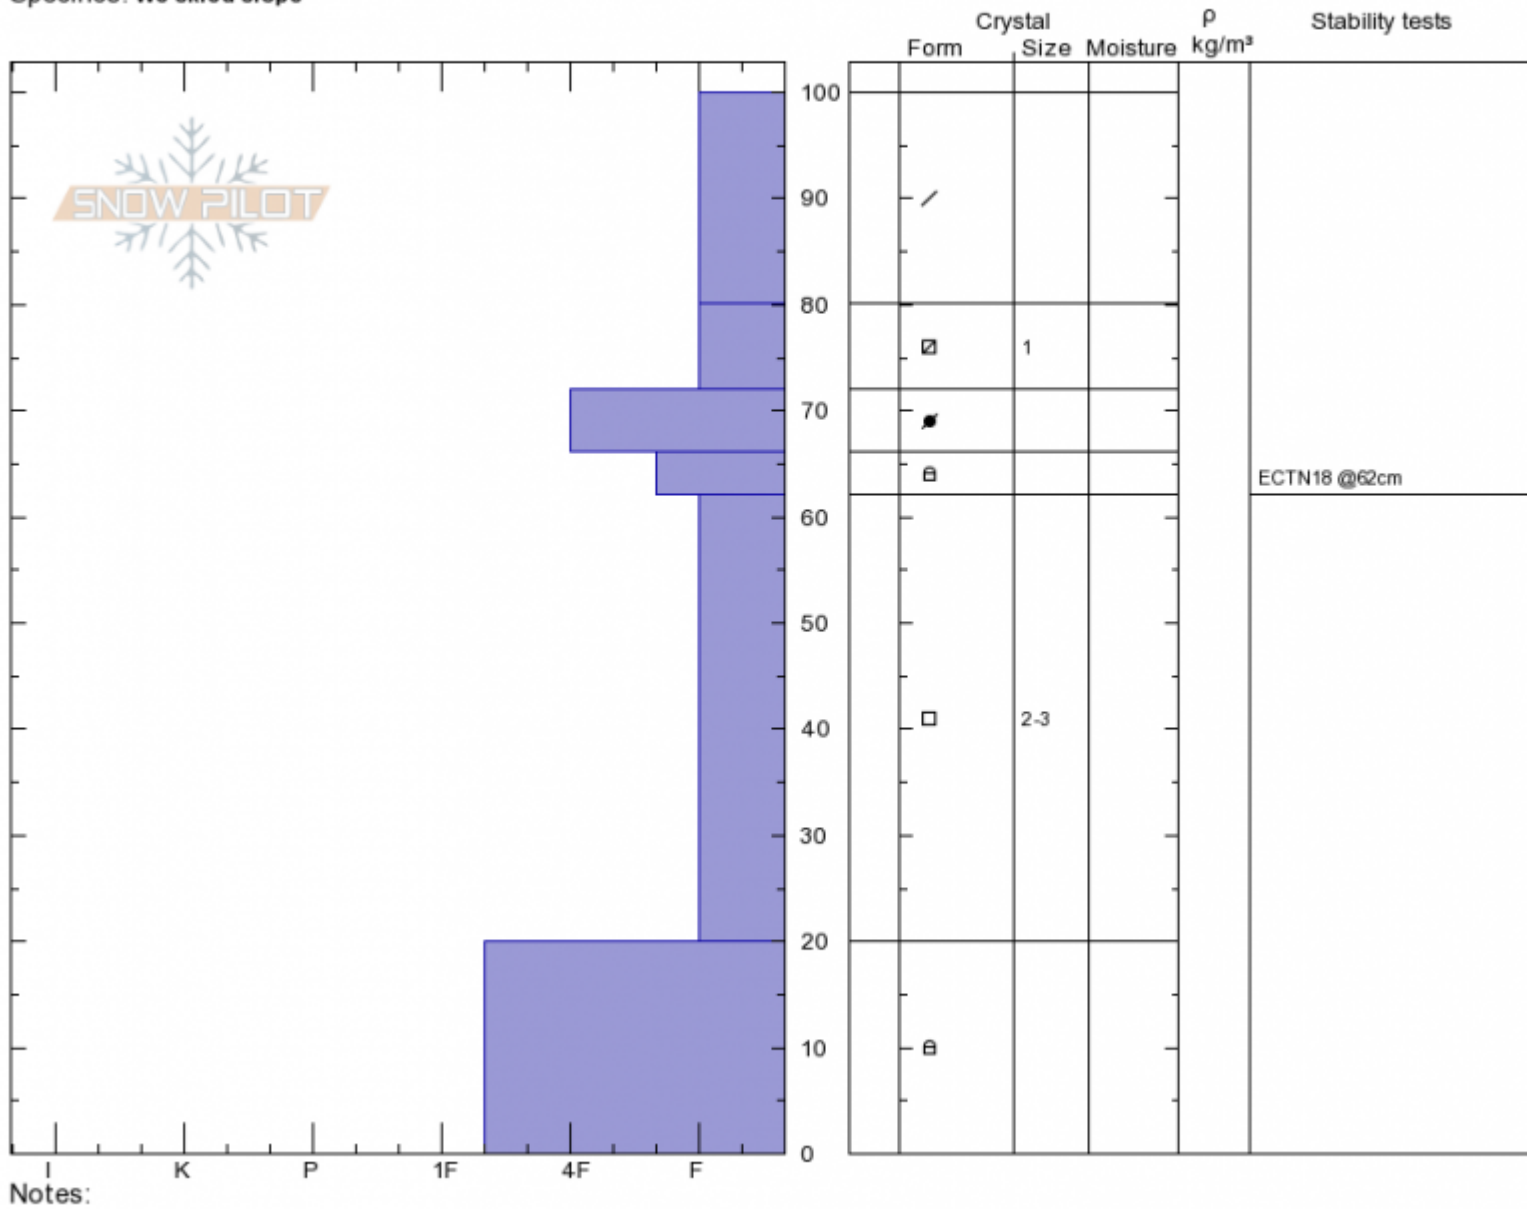

# Woody Ridge Profile

**Woody Ridge**  
**Cooke City**  
**MT**  
 Elevation: **9426 ft**  
 Aspect: **245°**  
 Specifics: **We skied slope**

**Andrew Schauer**  
**Wed Jan 9 10:00 2019**  
 Co-ord: **44.98511N, -109.92785W**  
 Slope Angle: **31°**  
 Wind Loading: **no**

Stability: **Good**  
 Air Temperature: **-3°C**  
 Sky Cover: **SCT**  
 Precipitation: **NO**  
 Wind: **Moderate**

**HS100 PF30**  
 Stability Test Notes

Layer No  
**20-62: Pro**

Advisory Region  
 Cooke City

Longitude

-109.93W

Latitude

44.99N

Cooke City, 2019-01-09