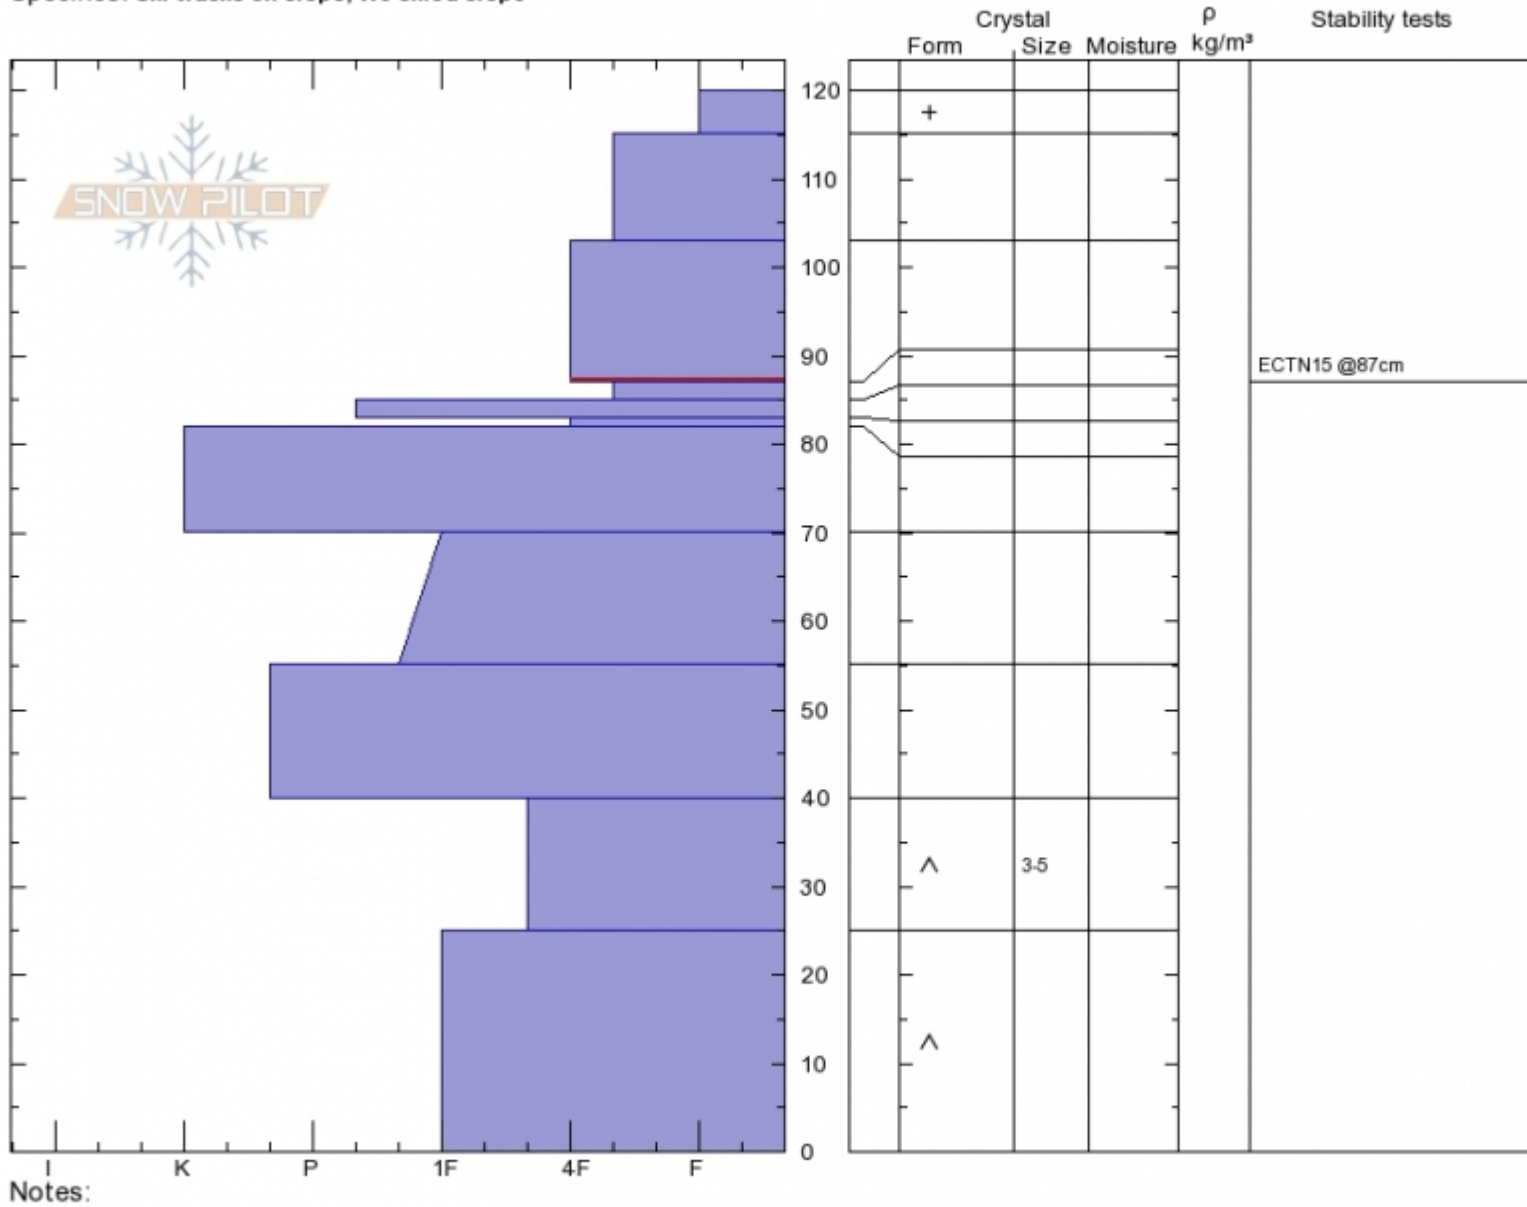

# Throne (Lower) - Jan 20

**Throne (Lower)**  
**Bridger Range**  
**MT**  
 Elevation: **7850 ft**  
 Aspect: **95°**  
 Specifics: **Ski tracks on slope; We skied slope**

**Ian Hoyer**  
**Sun Jan 20 11:00 2019**  
 Co-ord: **45.88444N, -110.94860W**  
 Slope Angle: **28°**  
 Wind Loading:

Stability: **Fair**  
 Air Temperature:  
 Sky Cover: **OVC**  
 Precipitation: **S-1**  
 Wind: **Calm**

**HS120**  
 Stability Test Notes

Layer No  
**87-103: P**

Advisory Region  
 Bridger Range

Longitude

-110.93W

Latitude

45.80N

Bridger Range, 2019-01-20