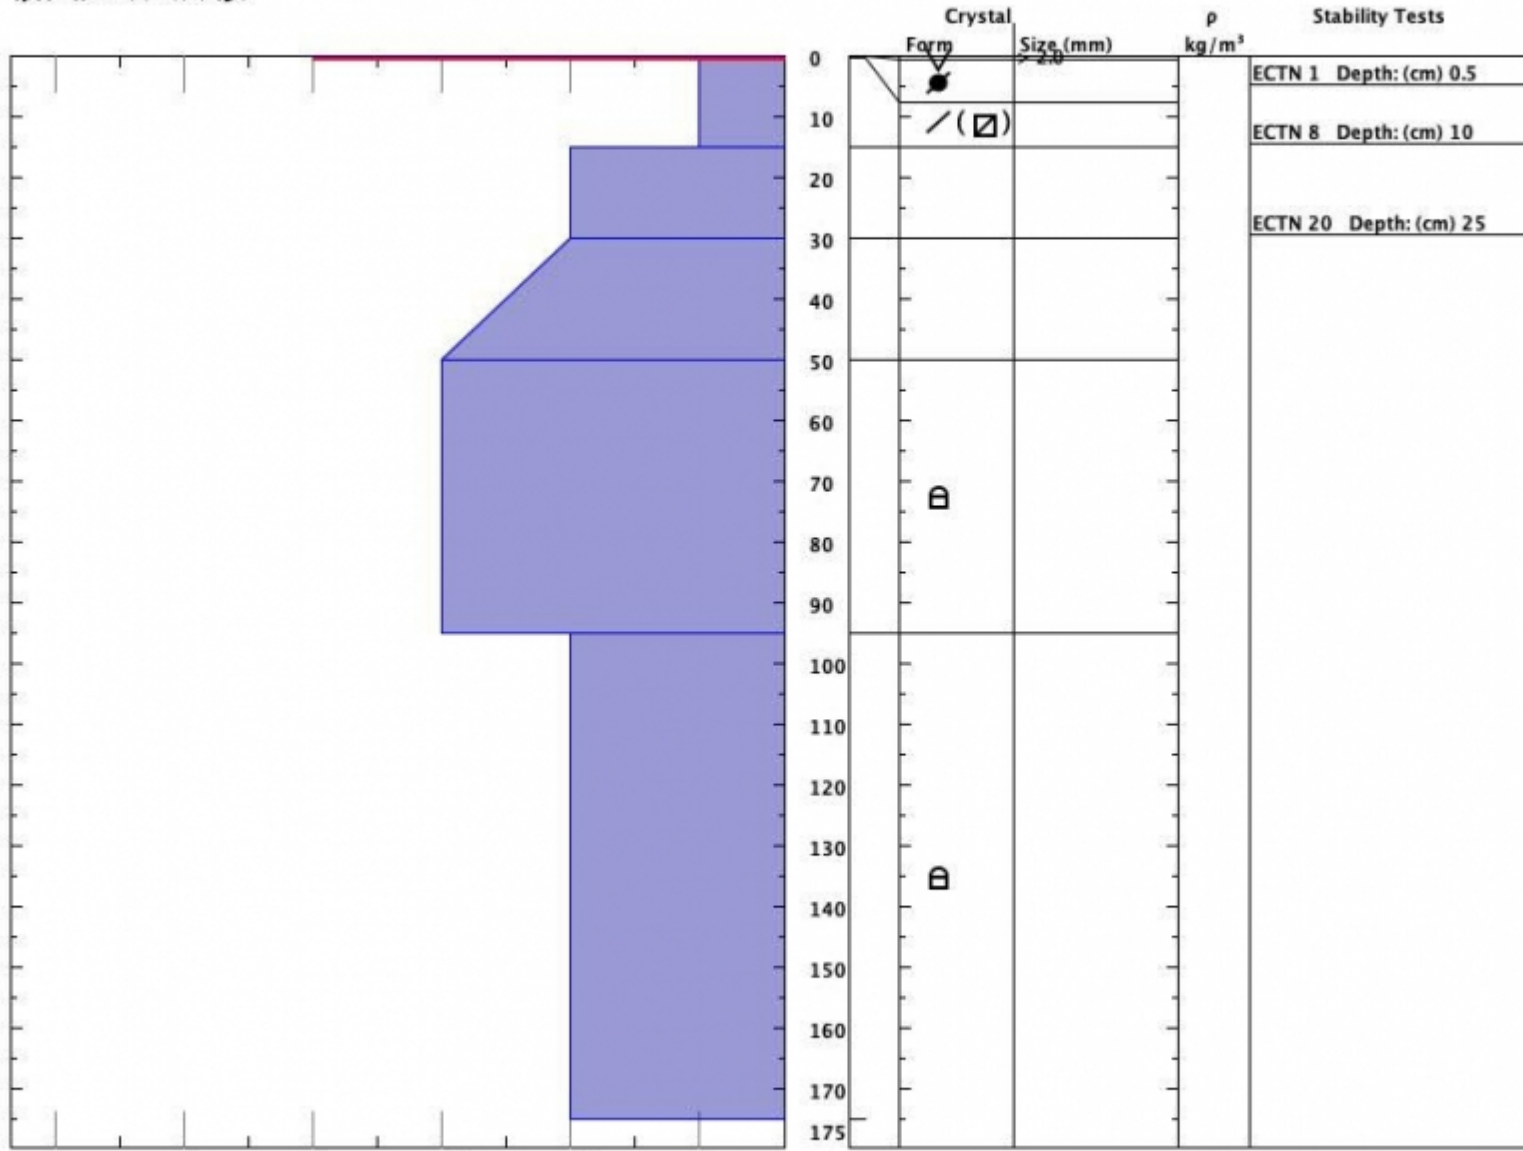

Republic Mtn Profile - 31 Jan

Snow Pit Profile

Republic Mtn
 ,MT
 Elevation (m) 9470
 Aspect: 90
 Specifics: We skidded slope.

Observer: Gary Kuehn
 Thu Jan 31 13:30:00 MST 2019
 Co-ord: 45.00523 N -109.94467 W
 Slope: 21
 Wind loading: previous

Stability on similar slopes: Good
 Air Temperature: C
 Sky Cover: sky 8/8 covered
 Precipitation: Snow < 0.5 cm/hr
 Wind: E Light Breeze

PF10 H5175
 Stability Test Notes:
 0.5: next day SH was 2-6mm
 95-175: by

Notes: PB 30 cm; SH 2-3mm; previous wind load from W; cloud base ~9800' and from obs this day and next rime occurred from E1/4; next day 1st feb: SH was preserved, now 3-6mm and made existing skin track difficult. Expect/hope winds and warm temps night 1st and 2nd redistributed SH