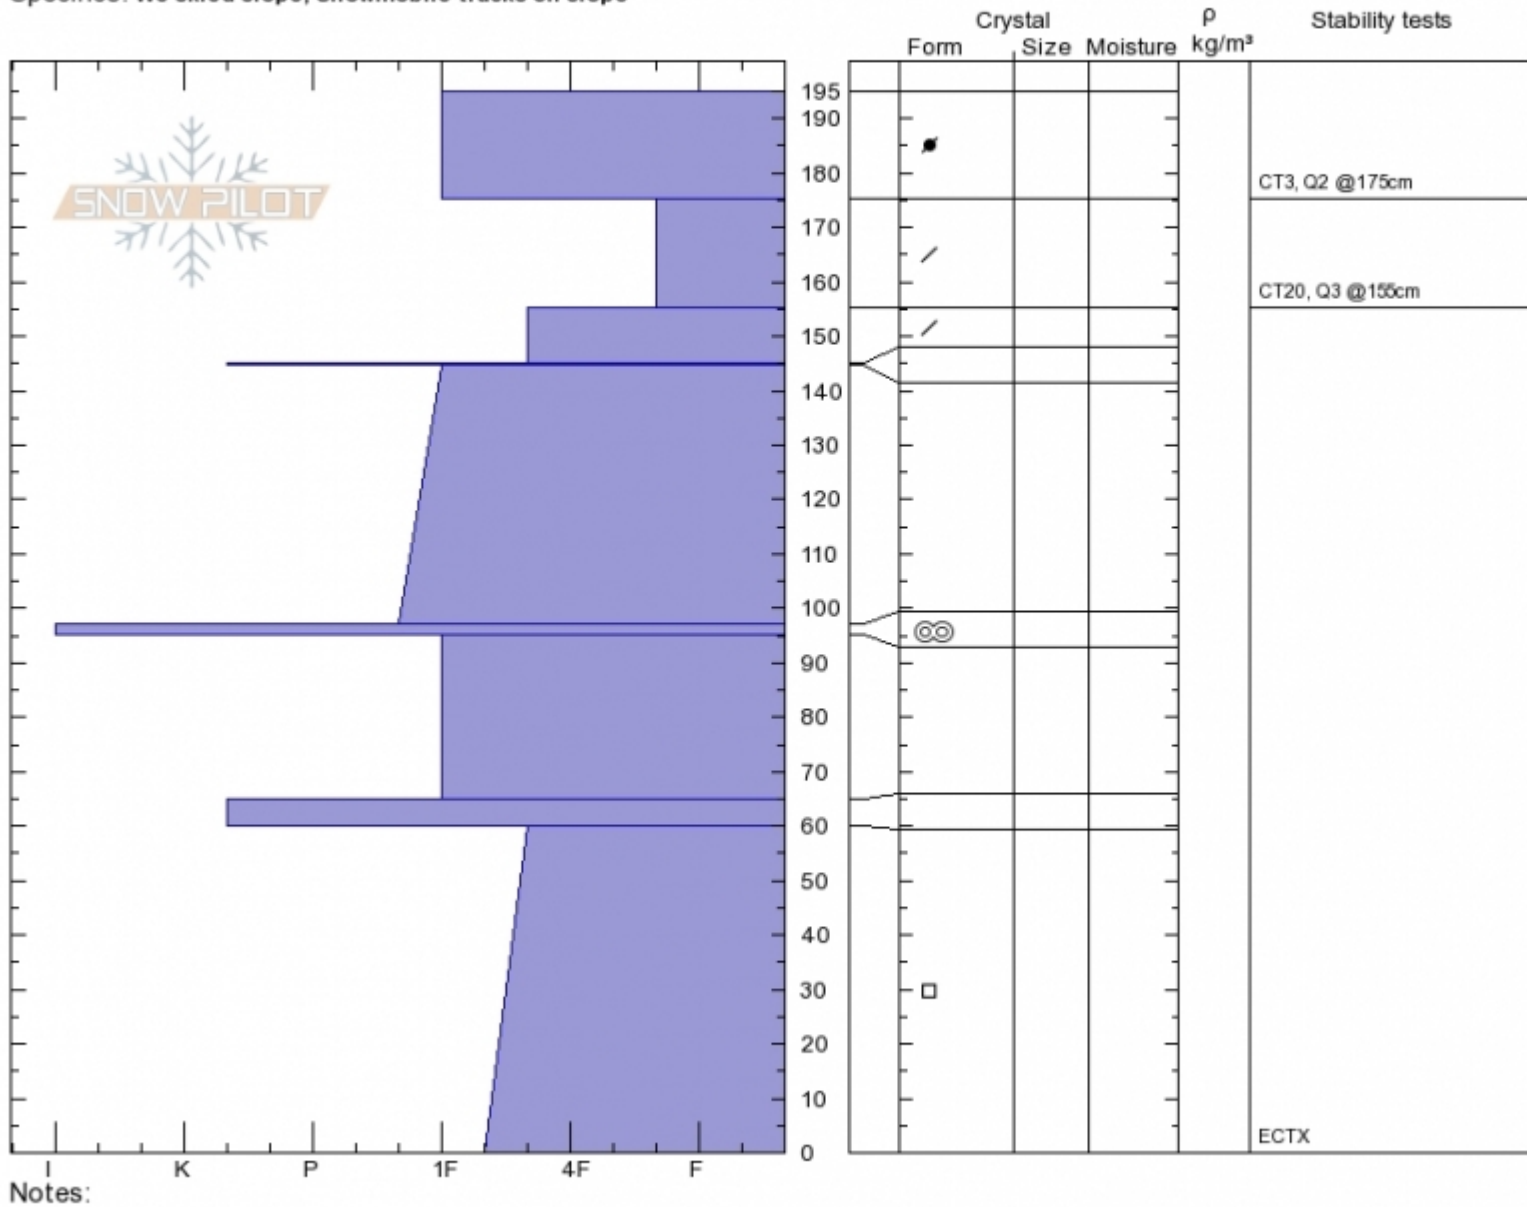

Rasta Snowpit Profile

Rasta
Cooke City
MT
 Elevation: **9850 ft**
 Aspect: **200°**
 Specifics: **We skied slope; Snowmobile tracks on slope**

Doug Chabot-Admin
Mon Feb 11 12:10 2019
 Co-ord: **45.07015N, -109.94611W**
 Slope Angle: **34°**
 Wind Loading: **no**

Stability: **Good**
 Air Temperature: **-16°C**
 Sky Cover: **OVC**
 Precipitation: **S2**
 Wind: **N Moderate**

HS195
 Stability Test Notes

Layer No
60-65: De

Notes:

Advisory Region
 Cooke City
 Cooke City, 2019-02-13