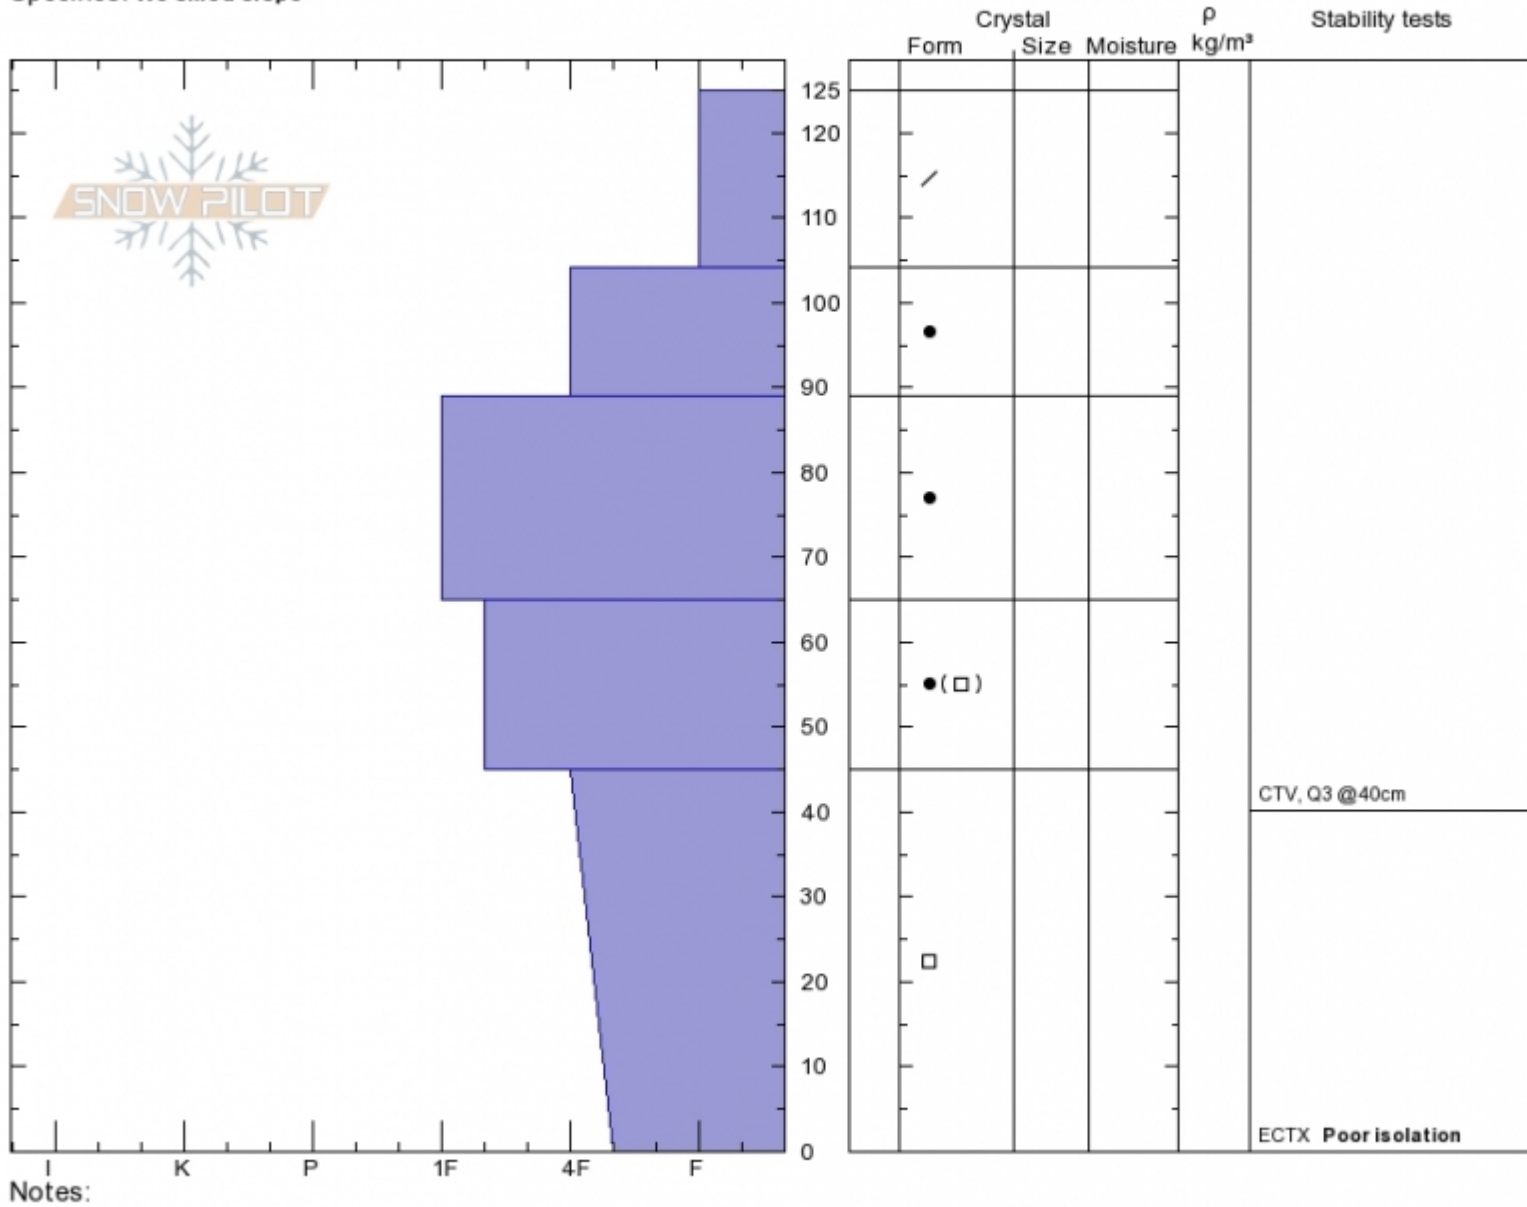

Dudley Creek Snowpit Profile

Dudley Creek
Madison Range-N
MT
 Elevation: **2240 m**
 Aspect: **N**
 Specifics: **We skied slope**

Erich Schreier
Mon Feb 11 14:00 2019
 Co-ord: **45.28718N, -111.27949W**
 Slope Angle: **25°**
 Wind Loading: **previous**

Stability:
 Air Temperature: **-10°C**
 Sky Cover: **BKN**
 Precipitation: **NO**
 Wind: **SE Calm**

HS125
 Stability Test Notes
0: Poor isolation

Layer No

Advisory Region
 Northern Madison