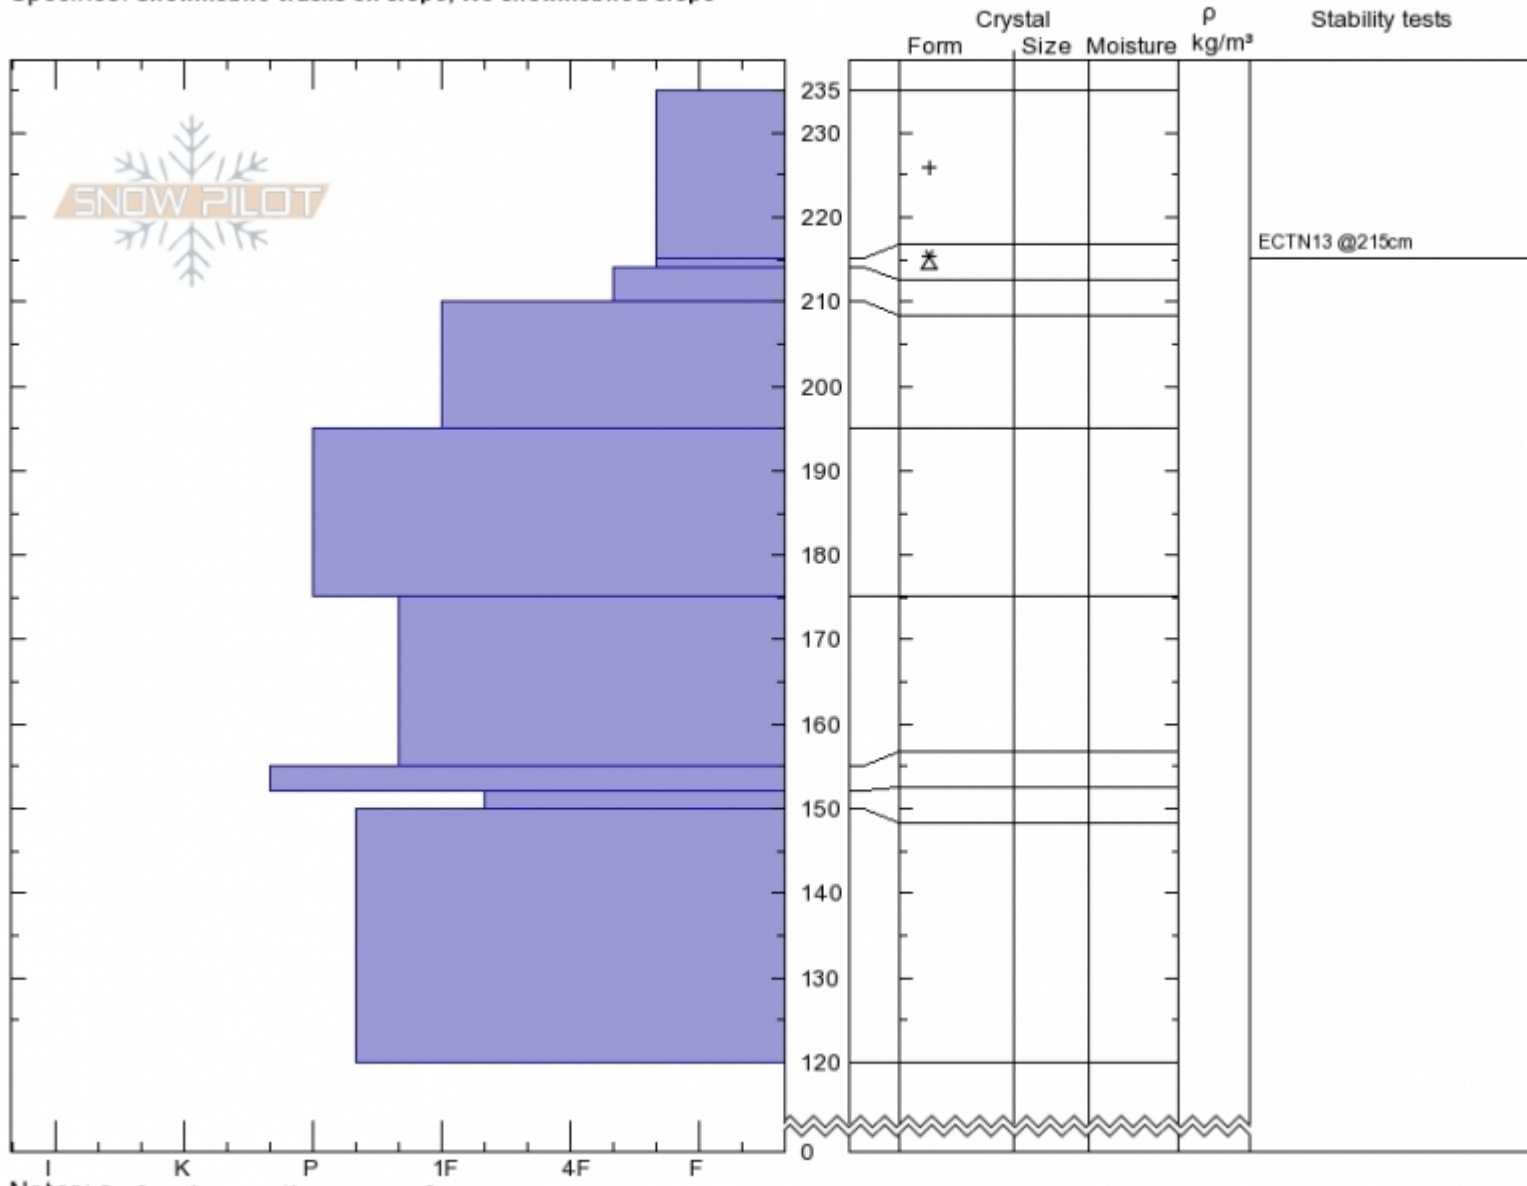

Crown Butte Profile - 18 Feb

Crown Butte
Cooke City
MT
 Elevation: **9600 ft**
 Aspect: **138°**
 Specifics: **Snowmobile tracks on slope; We snowmobiled slope**

Ian Hoyer
Mon Feb 18 09:00 2019
 Co-ord: **45.04981N, -109.96120W**
 Slope Angle: **15°**
 Wind Loading: **previous**

Stability: **Good**
 Air Temperature:
 Sky Cover: **CLR**
 Precipitation: **NO**
 Wind: **Calm**

HS235 PF30
 Stability Test Notes

Layer No
 214-215: P

Notes: Surface hoar on the snow surface.

Longitude

-109.96W

Latitude

45.05N

Cooke City, 2019-02-18