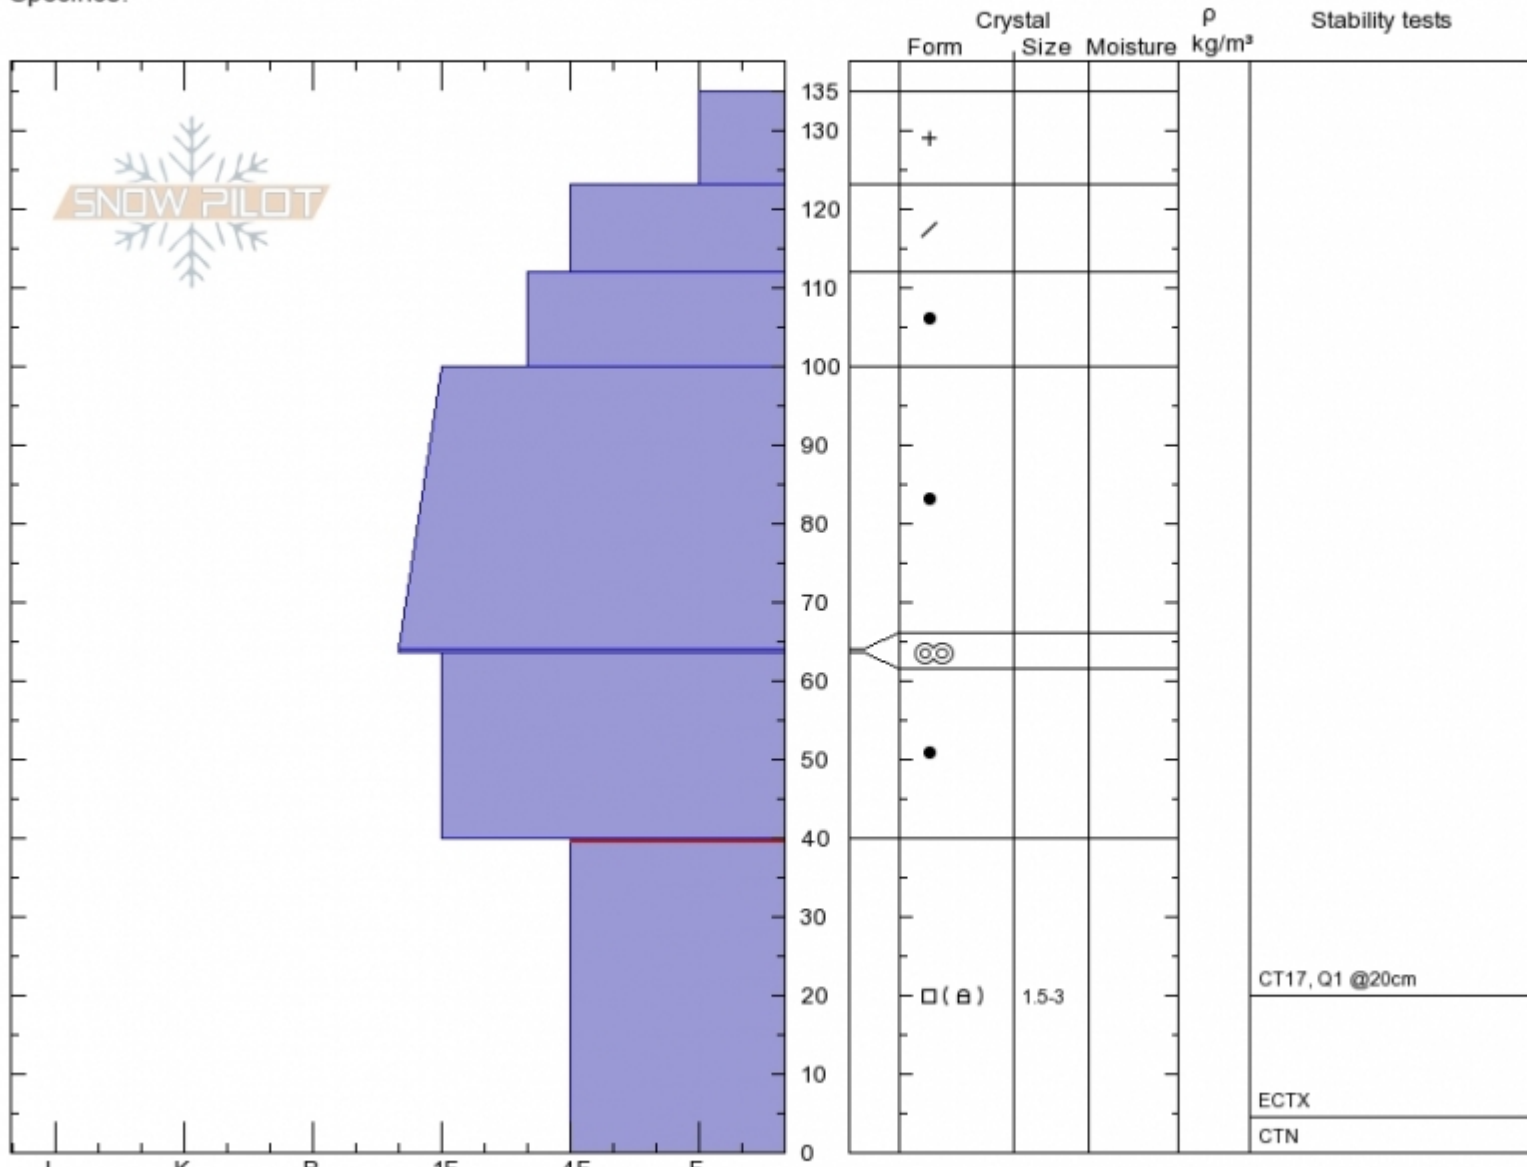

# Hebgen Profile - 23 Feb

Trapper Creek, Hebgen  
Henry Mtns  
MT  
Elevation: 8950 ft  
Aspect: 120°  
Specifics:

Alex Marienthal  
Sat Feb 23 11:05 2019  
Co-ord: 44.83937N, -111.34297W  
Slope Angle: 25°  
Wind Loading: previous

Stability: Fair  
Air Temperature:  
Sky Cover: BKN  
Precipitation: S-1  
Wind: Calm

HS135 PF30  
Stability Test Notes

Layer No  
0-40: Prof

Notes: ECT column propagated after 30+ hits; removed 3/4 of the slab below the shovel, multiple extra hits from shoulder, then collapsed with boot to shovel. Very dense, hard slab above.