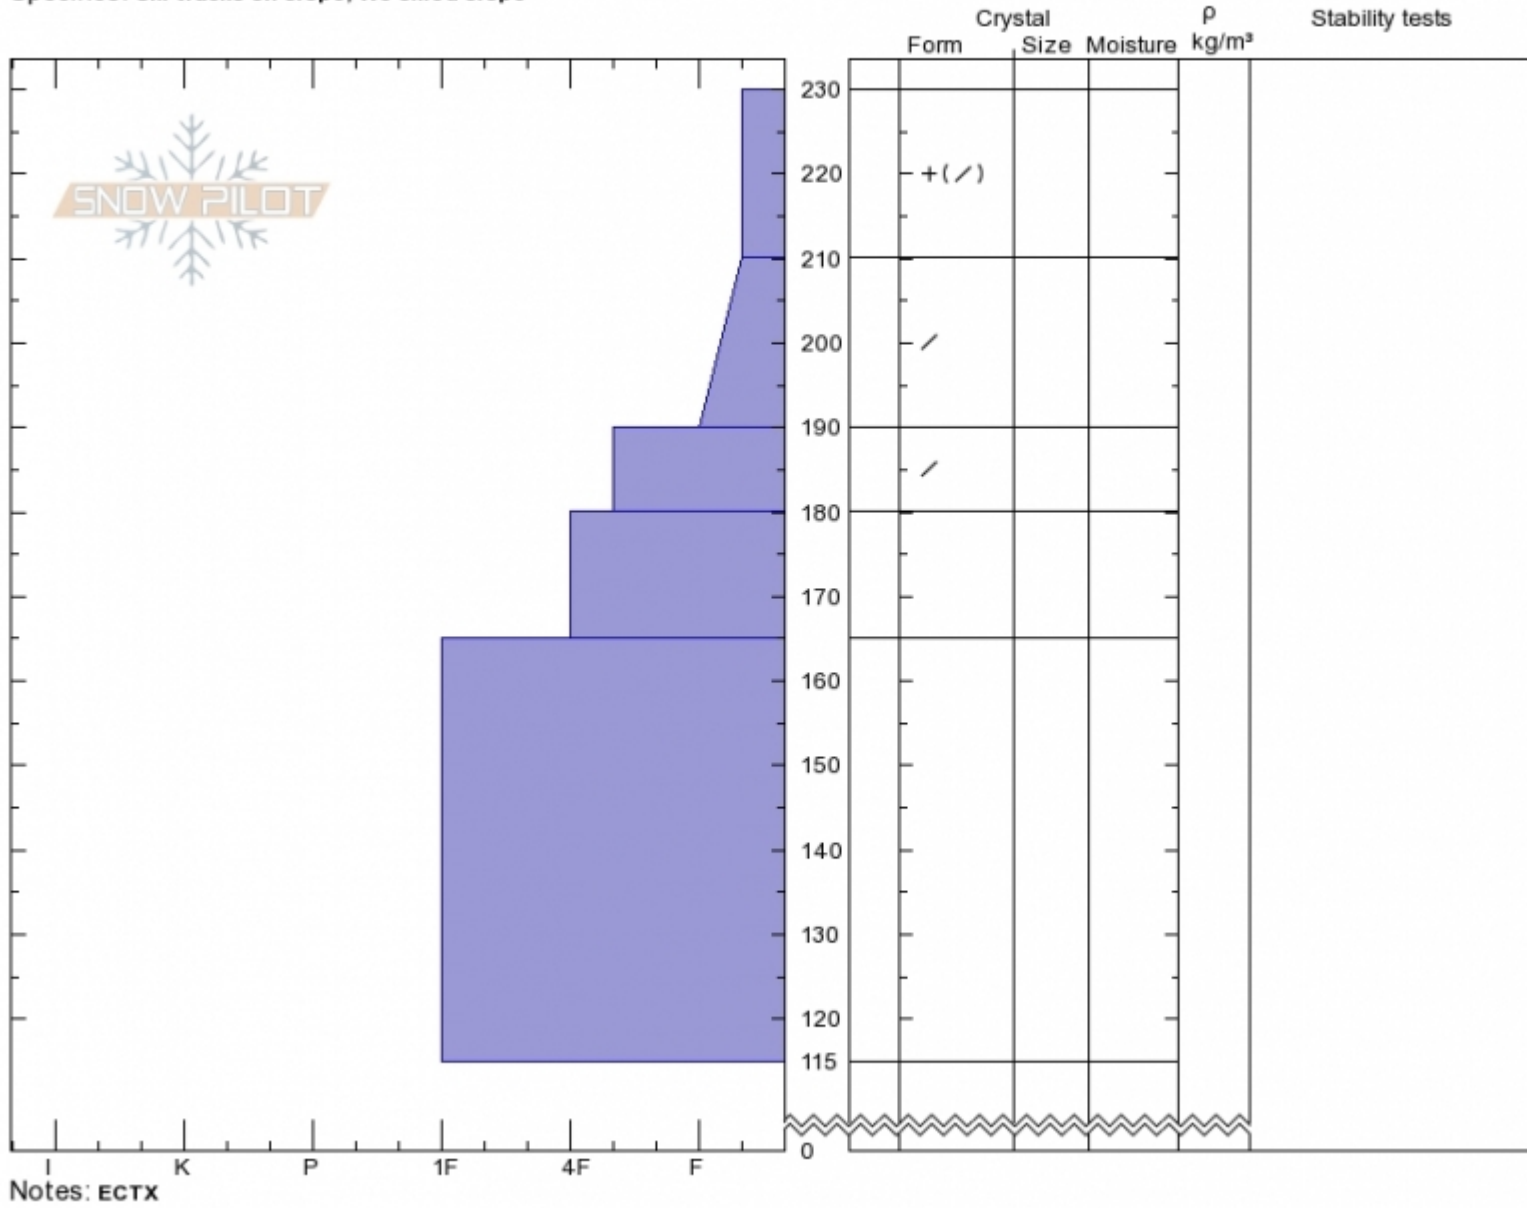

Vegas Meadow, Bridgers Snowpit Profile

Vegas Meadow
Bridger Range
MT
 Elevation: **8050 ft**
 Aspect: **90°**
 Specifics: **Ski tracks on slope; We skied slope**

Doug Chabot-Admin
Sun Feb 24 10:30 2019
 Co-ord: **45.82996N, -110.93059W**
 Slope Angle: **25°**
 Wind Loading: **no**

Stability: **Good**
 Air Temperature: **-16°C**
 Sky Cover: **OVC**
 Precipitation: **NO**
 Wind: **Calm**

HS230
Stability Test Notes

Layer No

Advisory Region
 Bridger Range
 Bridger Range, 2019-02-24