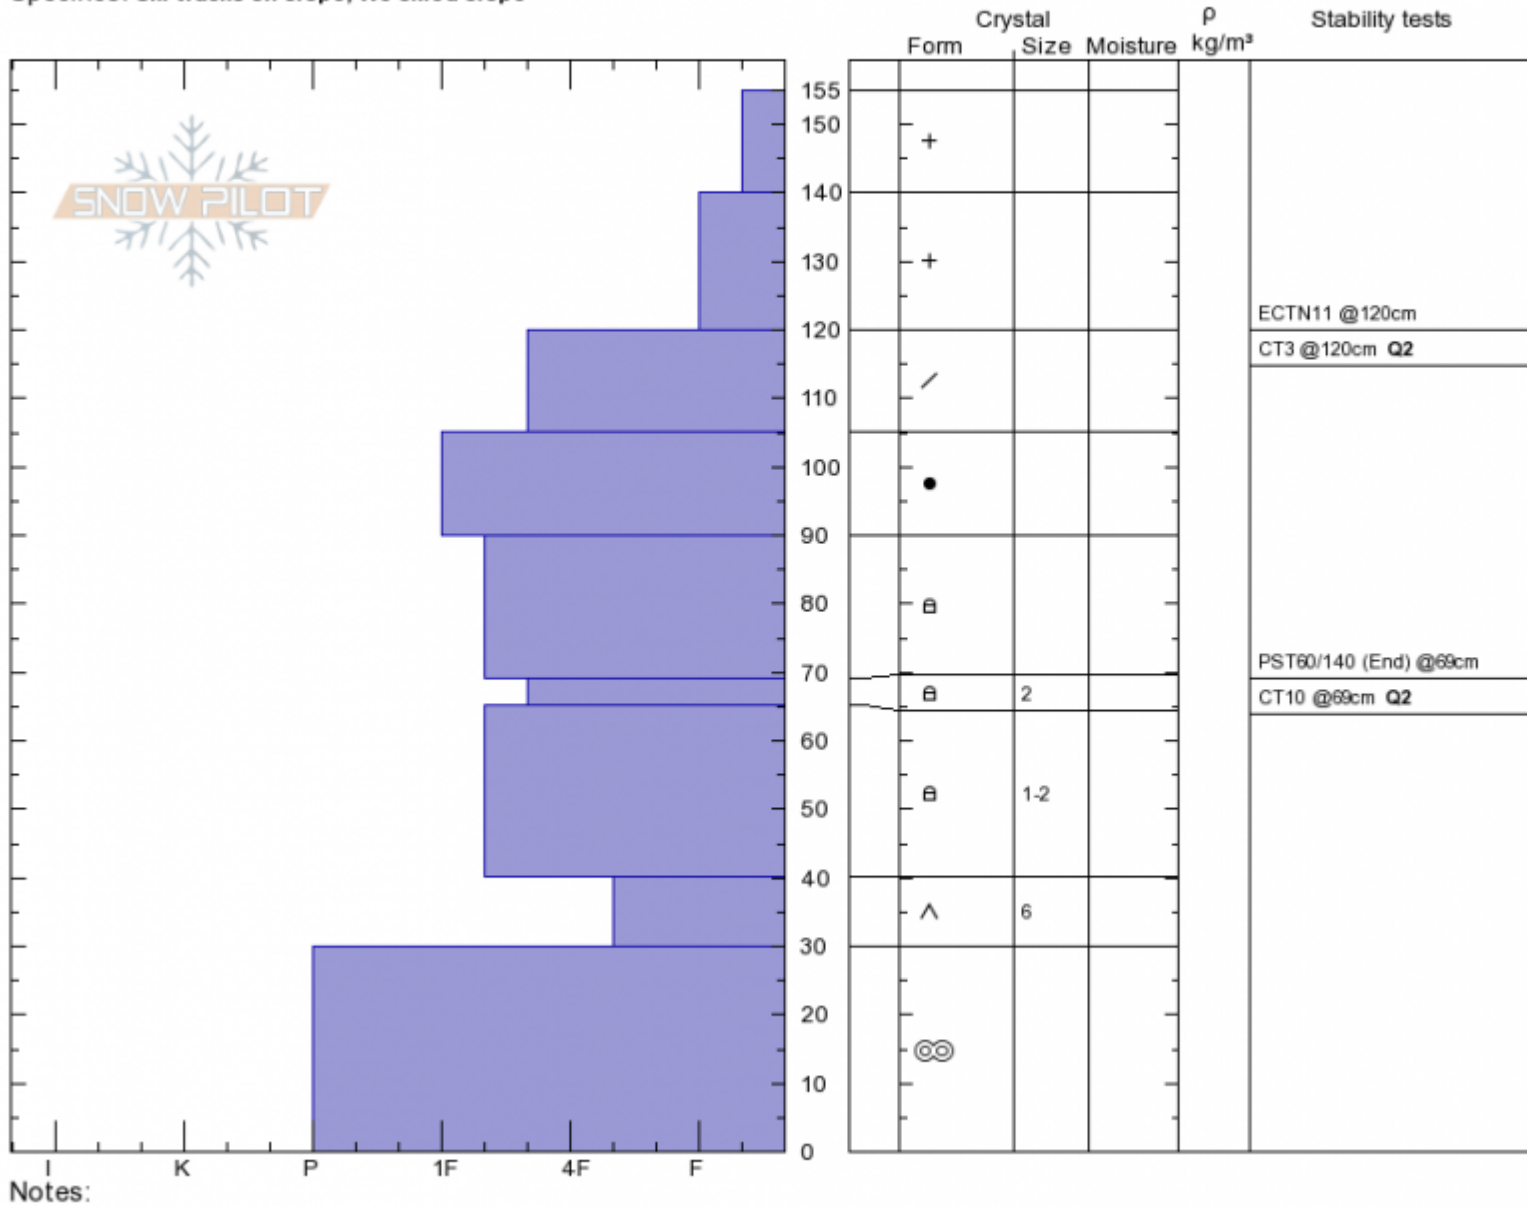

# Beehive Basin Snowpit Profile

**Beehive Basin**  
**Andrew Schauer**  
**Sat Mar 2 10:30 2019**  
**Montana, Madison Range** Co-ord: **45.32055N, -111.38106W**  
 Elevation: **8850 ft** Slope Angle: **27°**  
 Aspect: **240°** Wind Loading: **no**  
 Specifics: **Ski tracks on slope; We skied slope**

Stability: **Fair**  
 Air Temperature: **-12°C**  
 Sky Cover: **OVC**  
 Precipitation: **S-1**  
 Wind: **SW Light Breeze**

**HS155 PS20**  
 Stability Test Notes  
**120: Q2**  
**69: Q2**

Layer No  
**65-69: Pr**

Longitude

-111.38W

Latitude

45.32N

Northern Madison, 2019-03-02