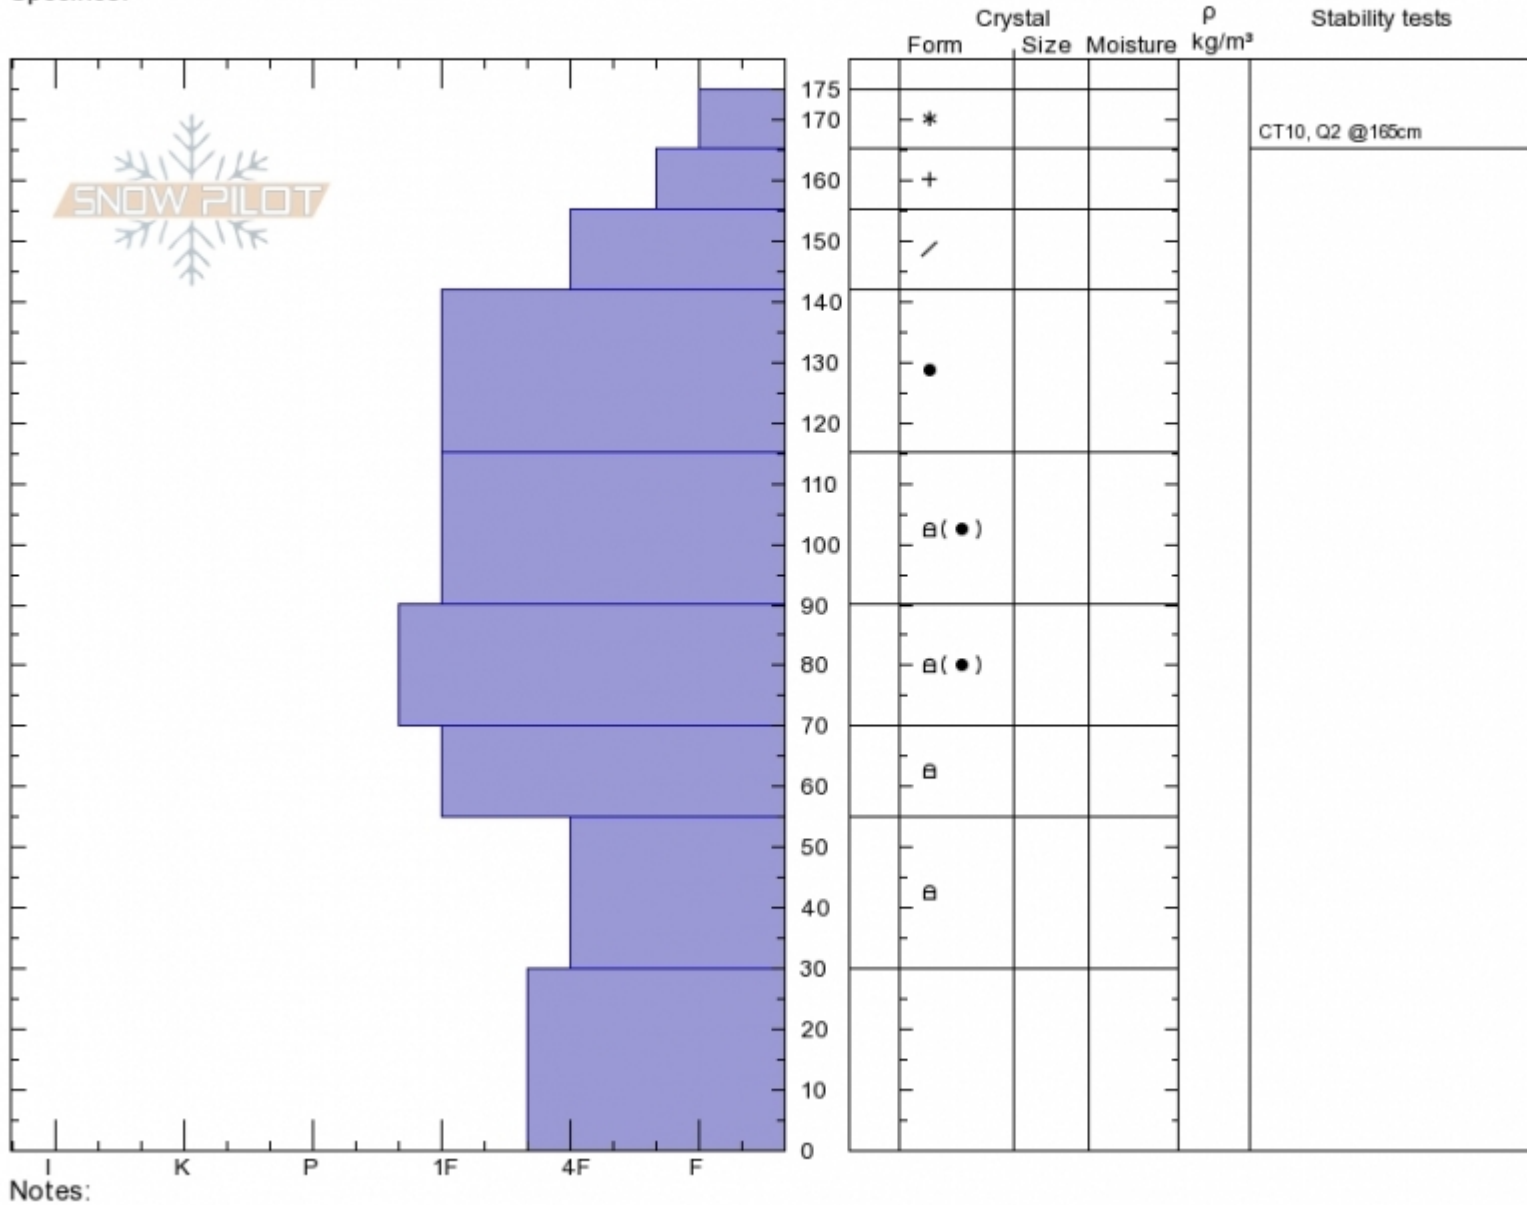

# Wilderness Boundary Profile - 1 Mar

Wilderness Bndry  
Madison Range-S  
MT  
Elevation: 8800 ft  
Aspect: 255°  
Specifics:

Alex Marienthal  
Fri Mar 1 13:30 2019  
Co-ord: 44.97642N, -111.35880W  
Slope Angle: 15°  
Wind Loading:

Stability: Fair  
Air Temperature:  
Sky Cover: SCT  
Precipitation: S-1  
Wind: Light Breeze

HS175  
Stability Test Notes

Layer No

Advisory Region  
Southern Madison  
Southern Madison, 2019-03-04