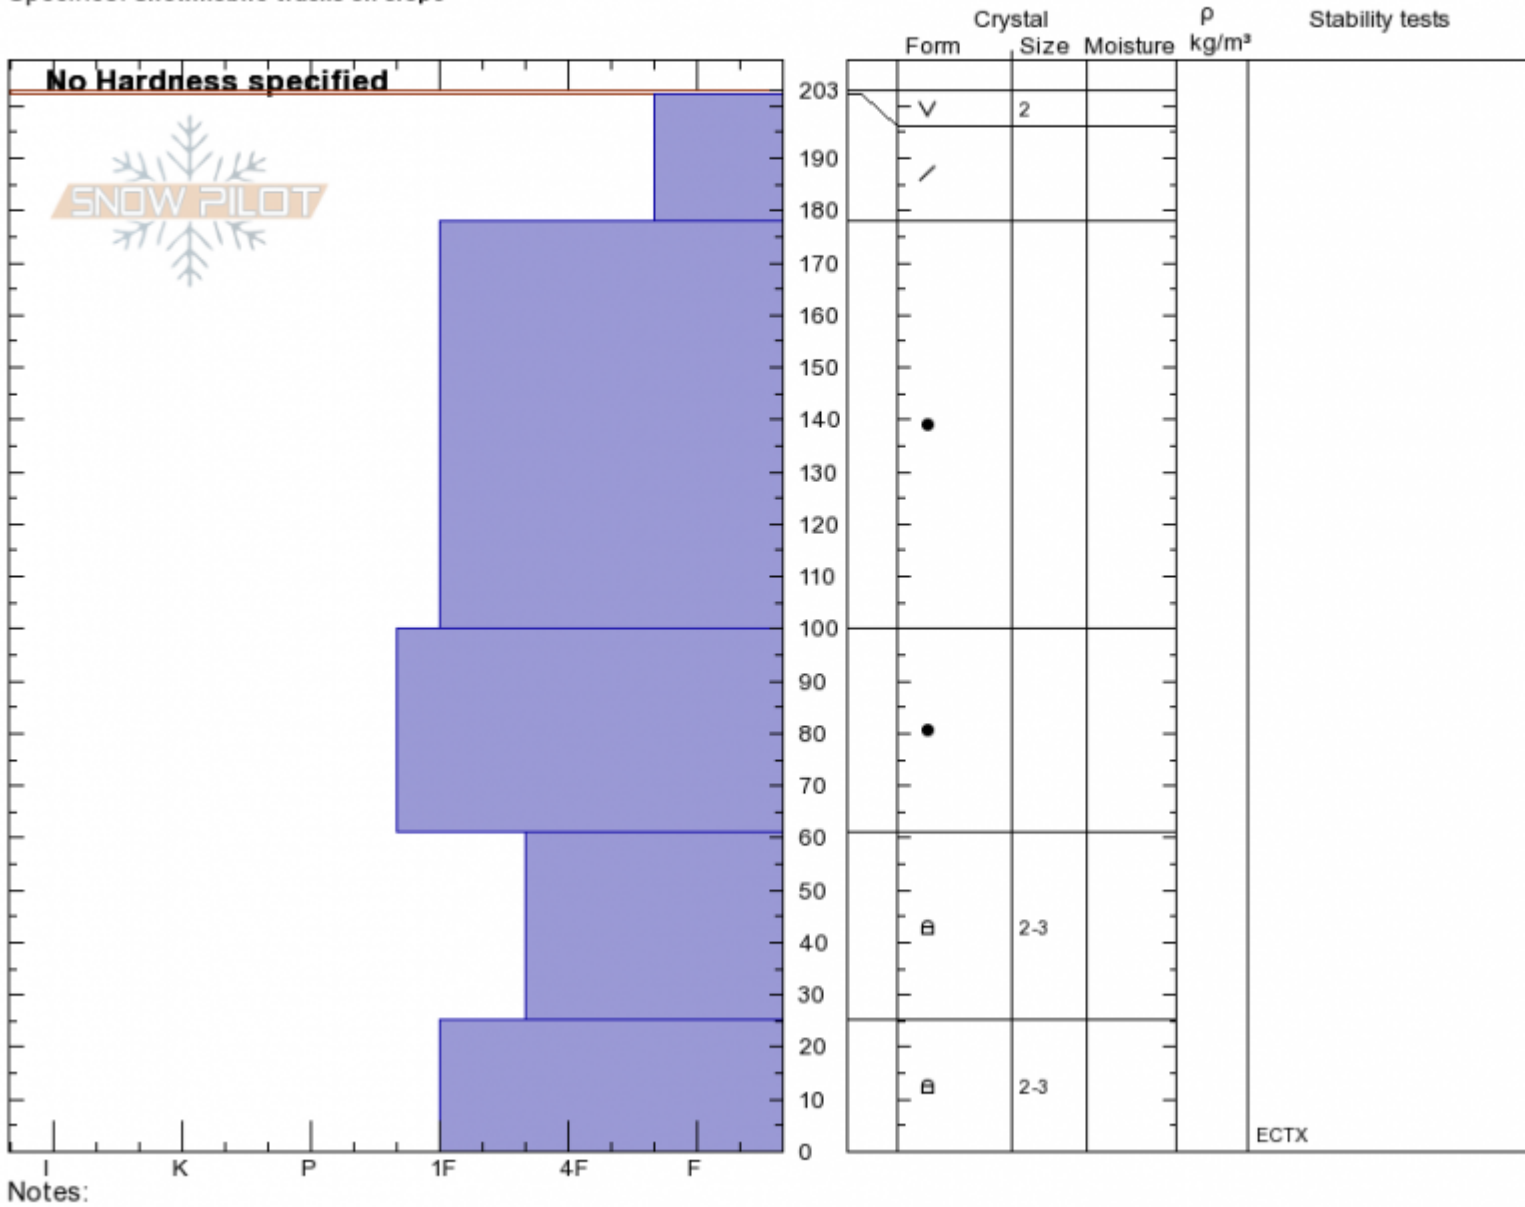

# Ski Hill Snowpit Profile

**Ski Hill**  
**Henry Mtns**  
**MT**  
 Elevation: **8050 ft**  
 Aspect: **85°**  
 Specifics: **Snowmobile tracks on slope**

**Andrew Schauer**  
**Mon Mar 4 12:00 2019**  
 Co-ord: **44.69732N, -111.29451W**  
 Slope Angle: **29°**  
 Wind Loading: **no**

Stability: **Good**  
 Air Temperature:  
 Sky Cover: **FEW**  
 Precipitation: **NO**  
 Wind: **Calm**

**HS203 PF20**  
 Stability Test Notes

Layer No  
**25-61: Pro**

Advisory Region  
 Lionhead Range

Longitude

-111.30W

Latitude

44.70N

Lionhead Range, 2019-03-04